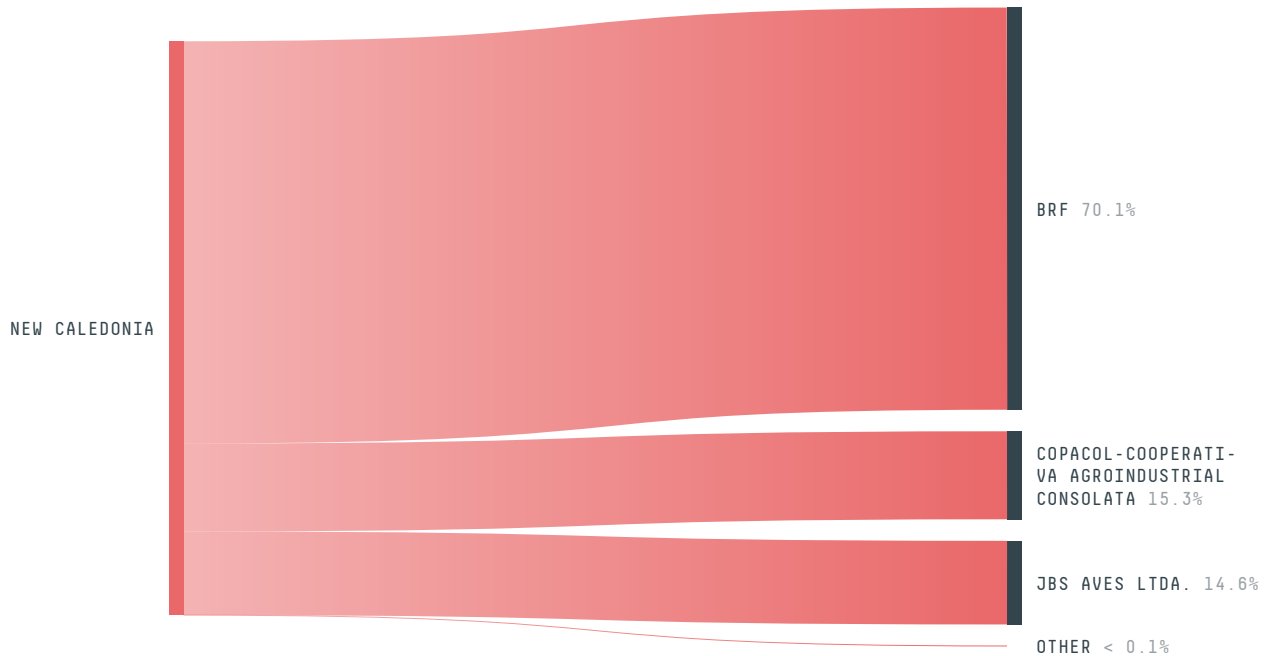

TOP EXPORT TRADERS OF CHICKEN IN NEW CALEDONIA IN 2018