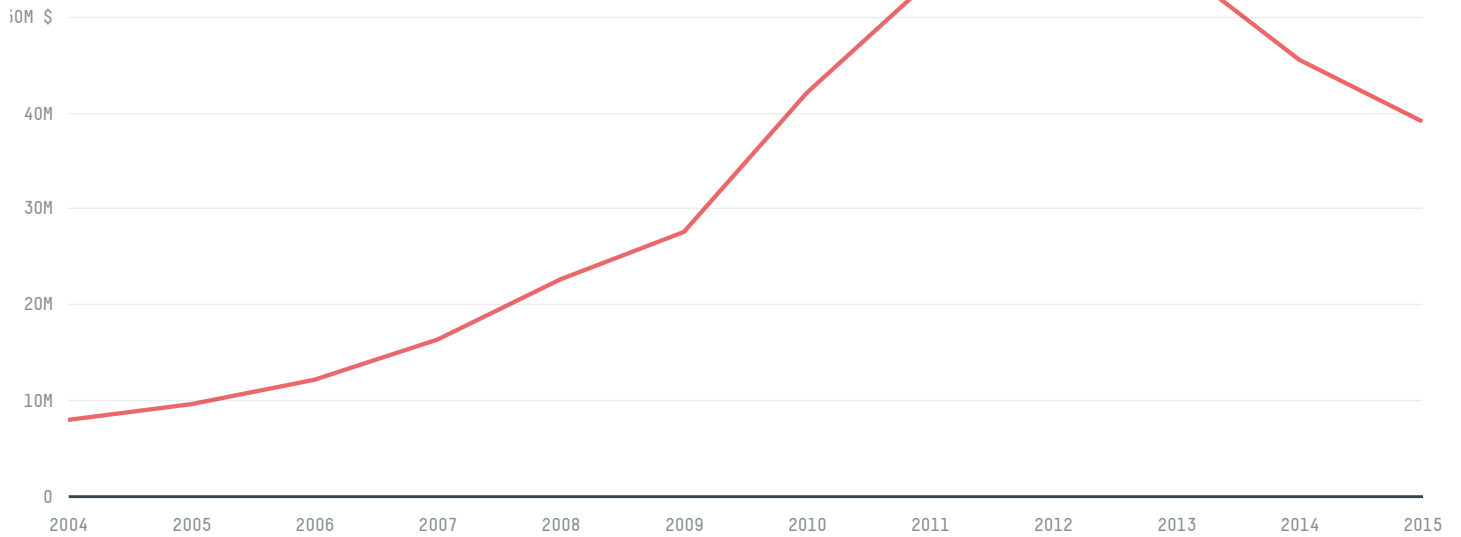

IMPORT TRAJECTORY OF NEW CALEDONIA