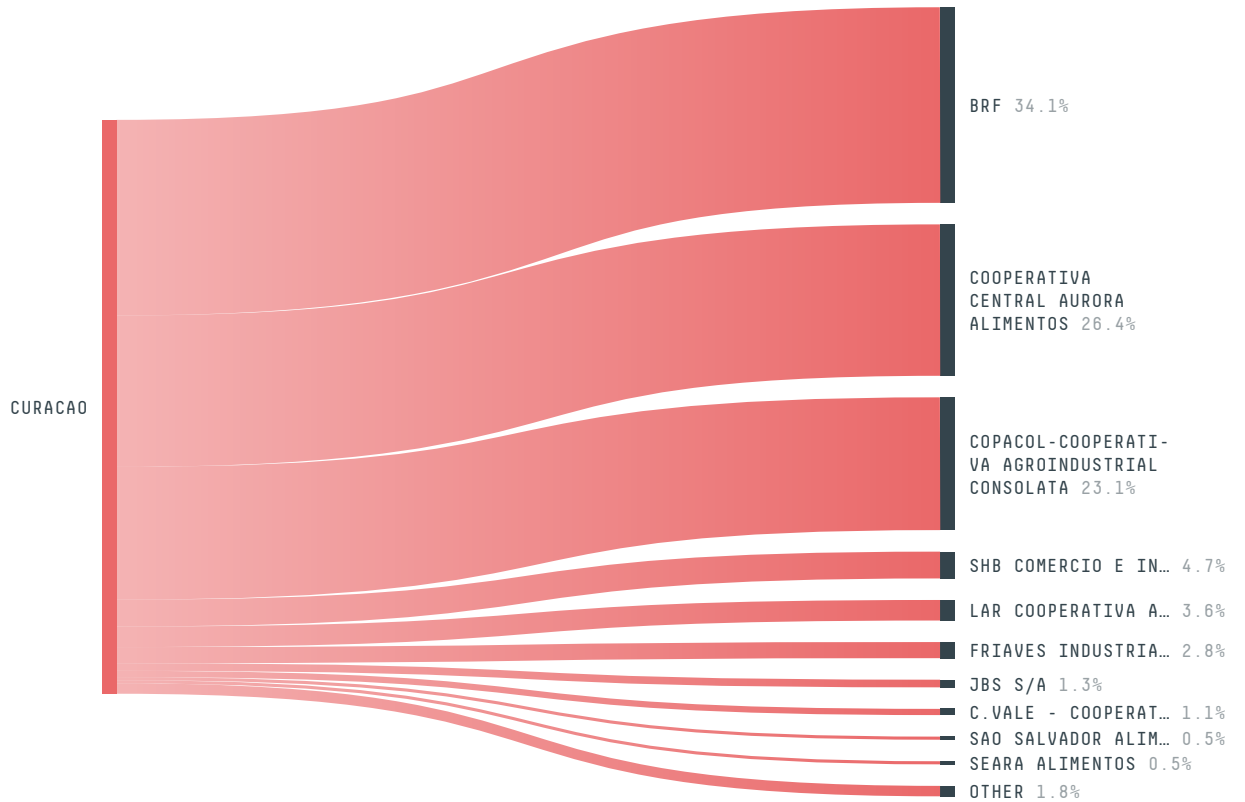

trase

CURACAO (importer)

ACTIVITY COMMODITY YEAR
Importer **Chicken** **2018**

POPULATION GDP SURFACE AREA
159,800 **3,127,908,044.7** **444**

CURACAO is the world's 191st largest country by area, 183rd largest by population size and is the world's 166th largest economy (by GDP). It's placement in the Human Development Index is 0.0. CURACAO is a signatory to NYDF ENDORSER and ADP SIGNATORY.

TOP IMPORTS IN 2018

COMMODITY	WORLD IMPORT RANKING	PRODUCTION	IMPORTS	VALUE
BEEF	-	0	-	-
COFFEE	-	0	-	-
SHRIMP	-	0	-	-
PALM OIL	-	-	-	-
CHICKEN	-	0	-	-
PORK	-	0	-	-

TOP EXPORT TRADERS OF CHICKEN IN CURACAO IN 2018

TOP EXPORT COUNTRIES OF CHICKEN TO CURACAO IN 2018

Trase is a partnership between

 Stockholm Environment Institute

 Global Canopy Programme

In collaboration with

 vizzuality

 The European Forest Institute

and many other organizations and individuals.