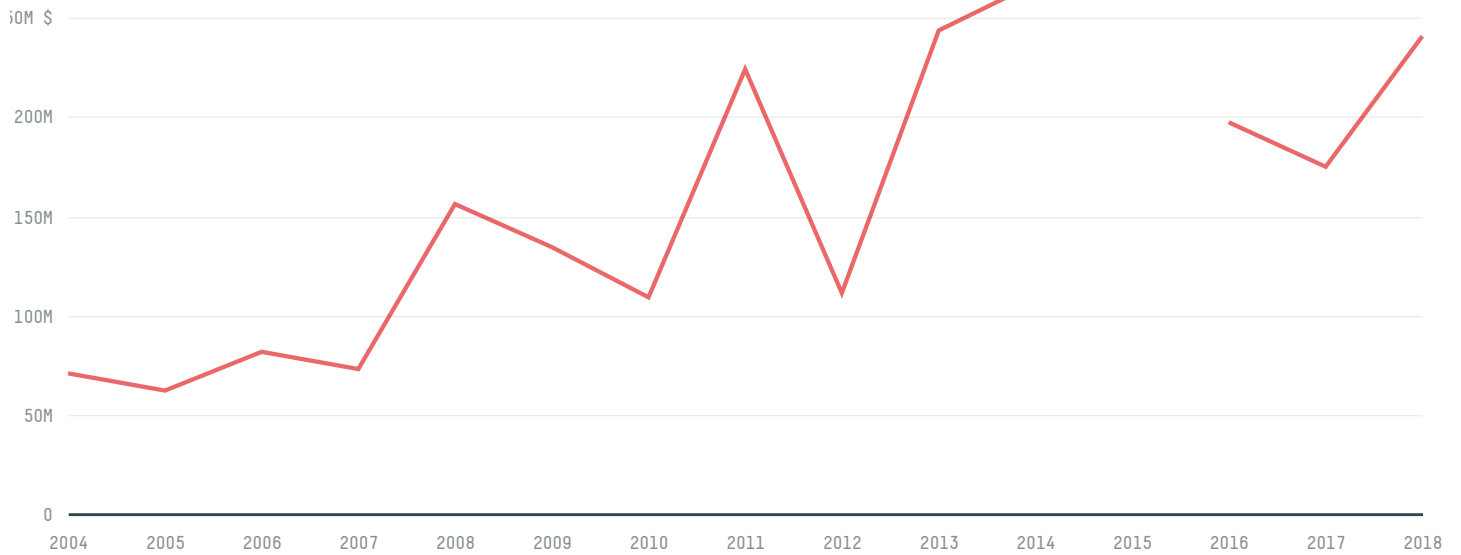

IMPORT TRAJECTORY OF MOZAMBIQUE