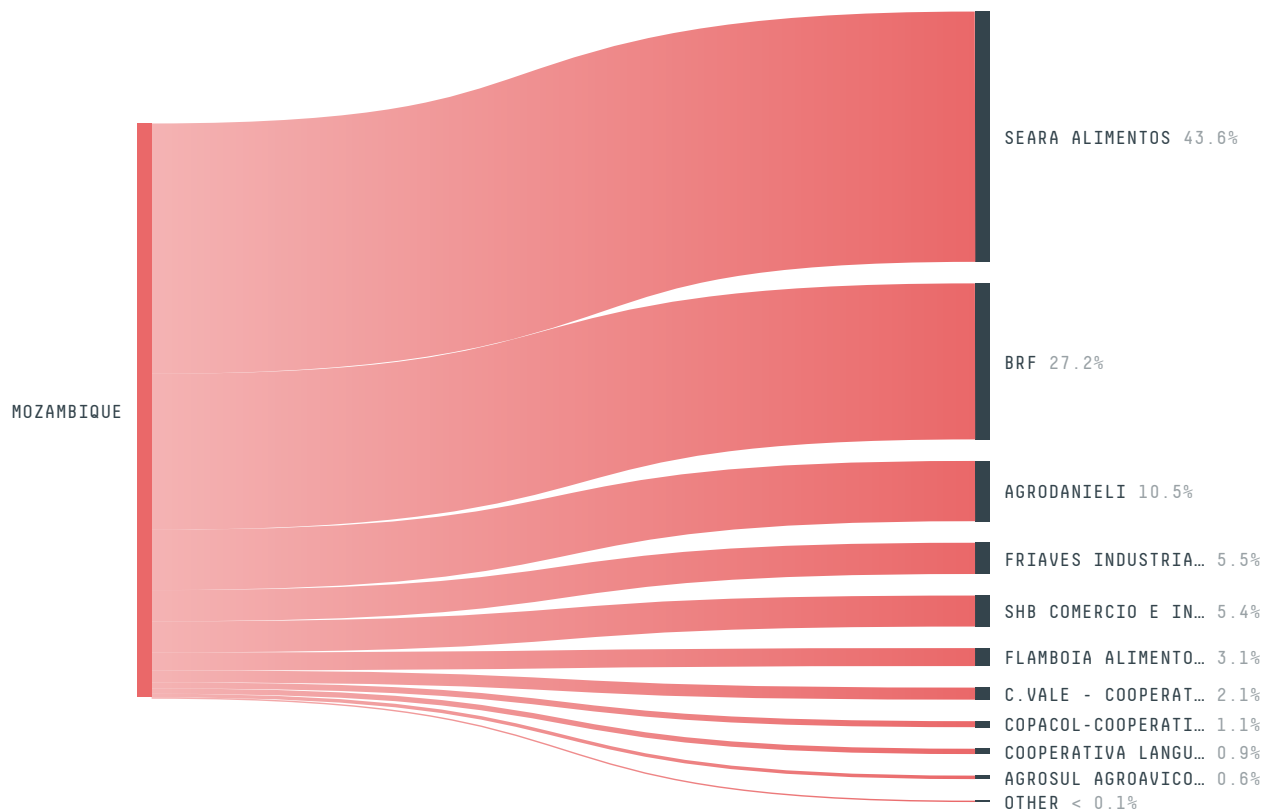

TOP EXPORT TRADERS OF CHICKEN IN MOZAMBIQUE IN 2018