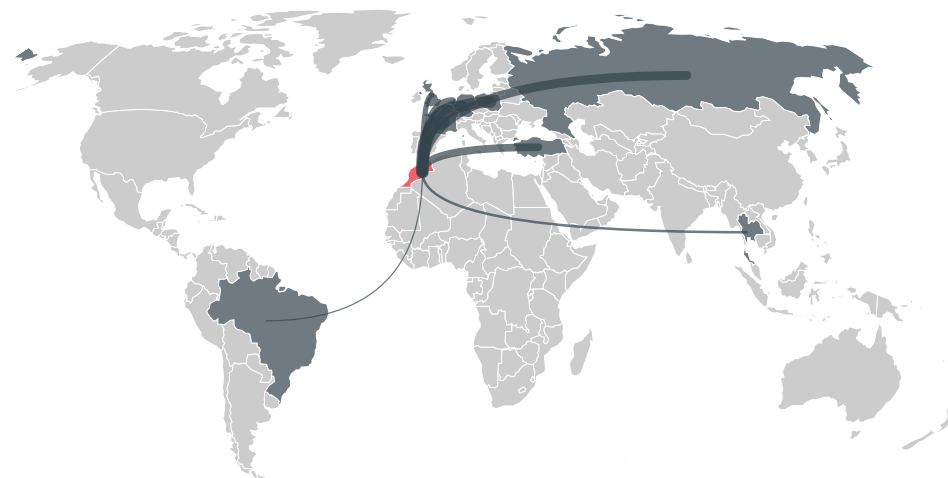

trase

MOROCCO (importer)

ACTIVITY	COMMODITY	YEAR
Importer	Chicken	2018

POPULATION	GDP	SURFACE AREA
36,029,138	118,096,227,400.1	446,550

AGRICULTURAL LAND AREA	FORESTED LAND AREA
305,915	56,240

MOROCCO is the world's 56th largest country by area, 40th largest by population size and is the world's 59th largest economy (by GDP). Forests make up 13% of its area, and agriculture 69%. It's placement in the Human Development Index is 0.676. MOROCCO is a signatory to NYDF ENDORSER and ADP SIGNATORY.

TOP IMPORTS IN 2018

COMMODITY	WORLD IMPORT RANKING	PRODUCTION	IMPORTS	VALUE
SUGARCANE	20	616,114	8,058,671,341.6	374,836,966
CORN	15	118,392	2,379,262,668	509,851,855
SOY	30	732	1,154,959,872	657,248,891
COFFEE	34	0	54,428,324.3	126,337,886
PALM OIL	65	-	37,911,657.9	25,533,569
SHRIMP	18	0	30,769,836	87,434,483
BEEF	57	283,002	25,531,528.5	180,016,960
COTTON	34	217	15,576,879.7	19,450,508
COCOA	45	0	9,067,139	22,835,159
CHICKEN	101	720,000	8,002,496.5	30,528,307
PALM KERNEL	35	-	5,069,575	5,285,251
WOOD PULP	57	-	2,467,920	2,131,254
PORK	114	638	328,027.6	1,546,696

IMPORT TRAJECTORY OF MOROCCO

TOP EXPORT TRADERS OF CHICKEN IN MOROCCO IN 2018

TOP EXPORT COUNTRIES OF CHICKEN TO MOROCCO IN 2018

FRANCE 44.4%

POLAND 28.2%

GERMANY 13.3%

RUSSIAN FEDERATION
5.9%

TURKEY 3.5%

NETHERLANDS 1.7%

UNITED KINGDOM 1.2%

BELGIUM 1.1%

THAILAND 0.6%

BRAZIL < 0.1%

DEFORESTATION ALERTS IN BRAZIL

There were **19,863** GLAD alerts reported in the week of the **18th of January 2021**. This was **low** compared to the same week in previous years.