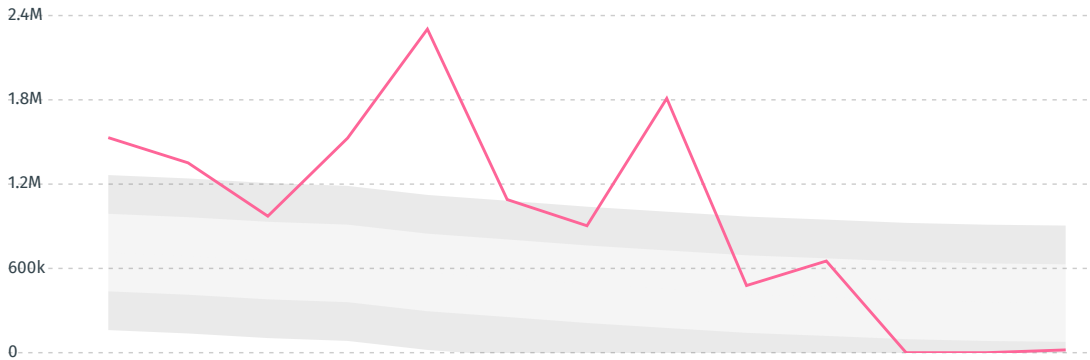

NETHERLANDS 1.7%

UNITED KINGDOM 1.2%

BELGIUM 1.1%

THAILAND 0.6%

BRAZIL < 0.1%

DEFORESTATION ALERTS IN BRAZIL

There were **19,863** GLAD alerts reported in the week of the **18th of January 2021**. This was **low** compared to the same week in previous years.