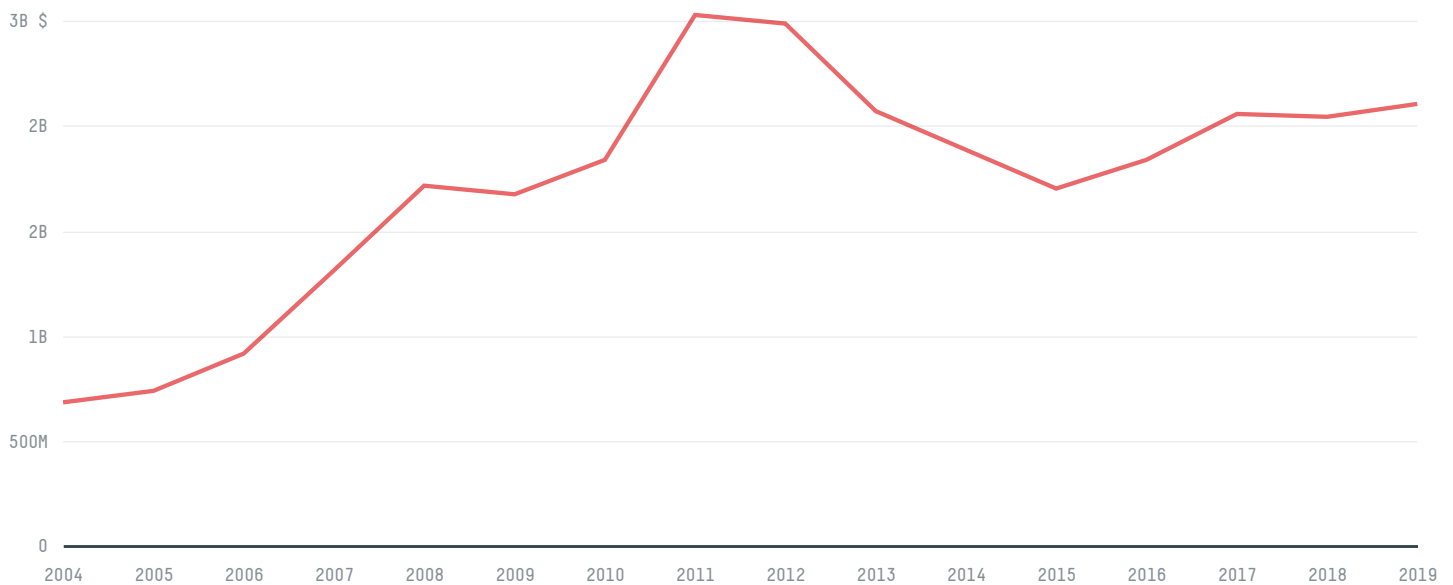

TOP IMPORTS IN 2018

COMMODITY	WORLD IMPORT RANKING	PRODUCTION	IMPORTS	VALUE
SUGARCANE	20	616,114	8,058,671,341.6	374,836,966
CORN	15	118,392	2,379,262,668	509,851,855
SOY	30	732	1,154,959,872	657,248,891
COFFEE	34	0	54,428,324.3	126,337,886
PALM OIL	65	-	37,911,657.9	25,533,569
SHRIMP	18	0	30,769,836	87,434,483
BEEF	57	283,002	25,531,528.5	180,016,960
COTTON	34	217	15,576,879.7	19,450,508
COCOA	45	0	9,067,139	22,835,159
CHICKEN	101	720,000	8,002,496.5	30,528,307
PALM KERNEL	35	-	5,069,575	5,285,251
WOOD PULP	57	-	2,467,920	2,131,254
PORK	114	638	328,027.6	1,546,696

IMPORT TRAJECTORY OF MOROCCO