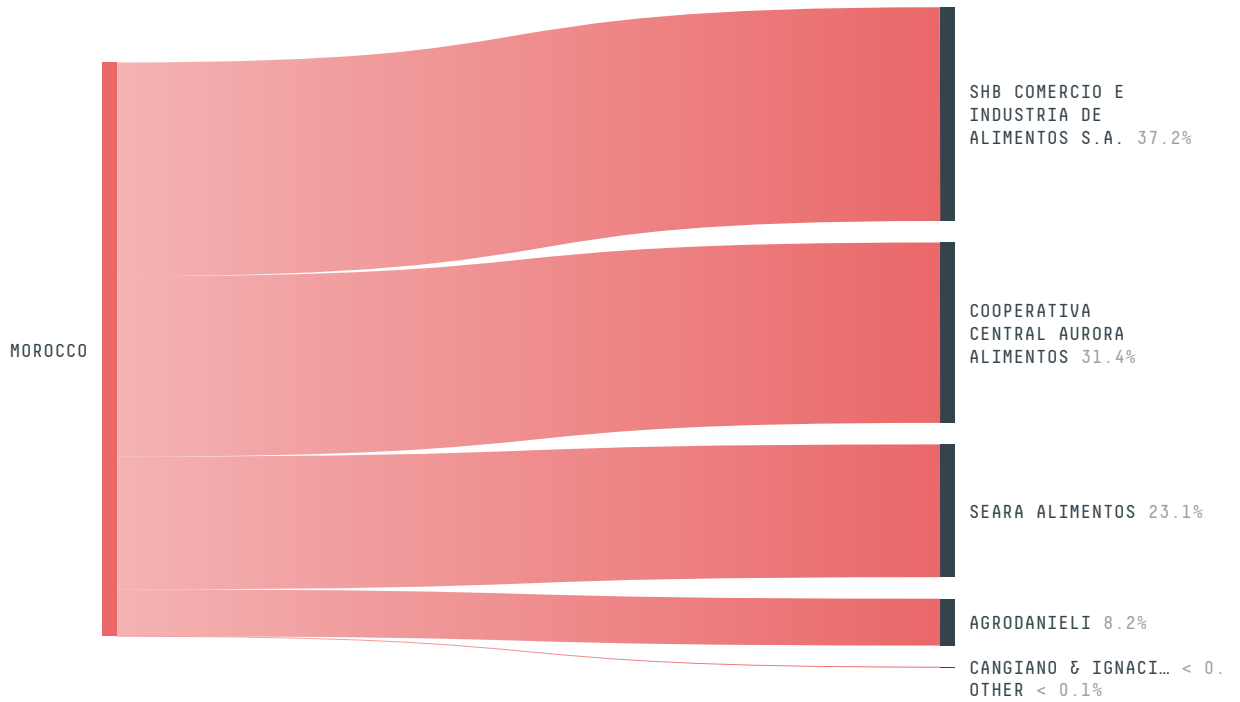

TOP EXPORT TRADERS OF CHICKEN IN MOROCCO IN 2018