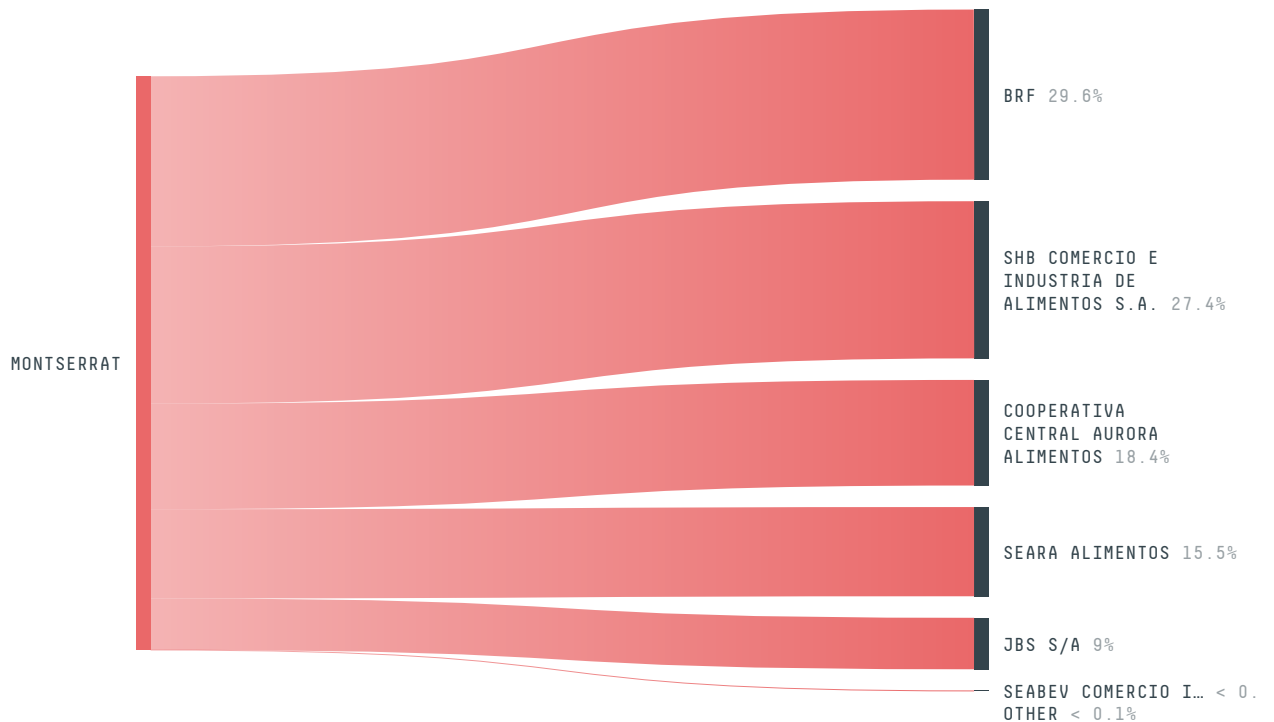

TOP EXPORT TRADERS OF CHICKEN IN MONTSERRAT IN 2018