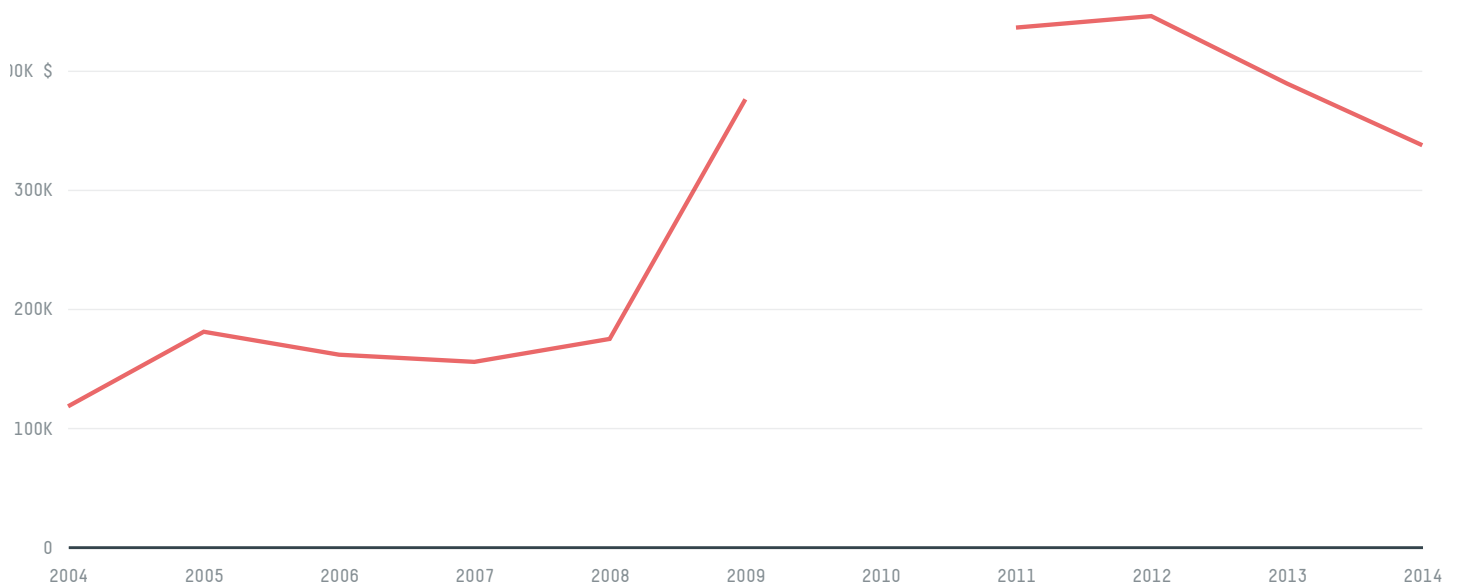

IMPORT TRAJECTORY OF MONTSERRAT