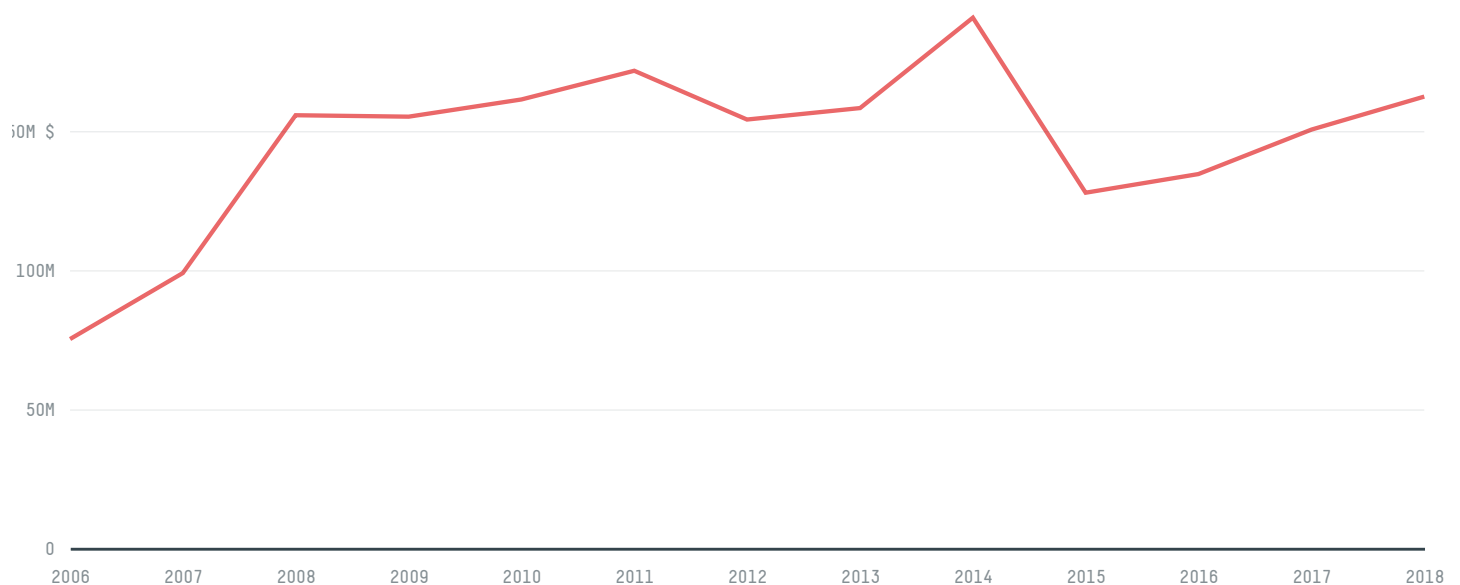

TOP IMPORTS IN 2018

COMMODITY	WORLD IMPORT RANKING	PRODUCTION	IMPORTS	VALUE
SUGARCANE	120	0	96,379,150.4	5,581,748
CORN	99	2,743	35,269,235.3	7,331,454
PORK	54	3,594	25,223,561.1	66,034,221
CHICKEN	97	4,010	9,379,770.5	18,271,691
BEEF	90	4,284	6,371,571	46,302,208
COFFEE	90	0	3,741,968	13,654,442
PALM OIL	126	-	624,596.1	518,840
SHRIMP	84	0	212,332	1,688,175
COCOA	109	0	103,733	352,420

IMPORT TRAJECTORY OF MONTENEGRO