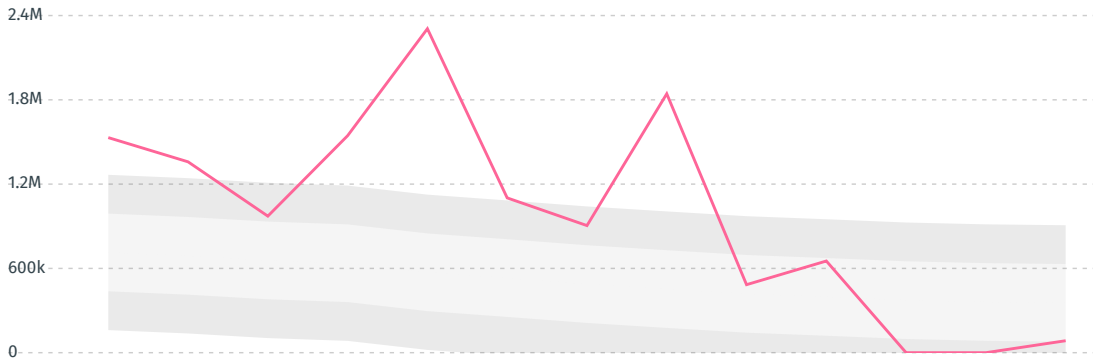

IMPORT TRAJECTORY OF JAPAN

TOP EXPORT TRADERS OF CHICKEN IN JAPAN IN 2018

TOP EXPORT COUNTRIES OF CHICKEN TO JAPAN IN 2018

SPAIN	21%
CANADA	18.8%
LITHUANIA	18%
NEW ZEALAND	11.6%
BELGIUM	10.7%
MALAYSIA	7.8%
INDONESIA	7.2%
GERMANY	1.8%
PAKISTAN	1.7%
SRI LANKA	1.4%

DEFORESTATION ALERTS IN BRAZIL

There were **85,218** GLAD alerts reported in the week of the **18th of January 2021**. This was **normal** compared to the same week in previous years.

Caution: GLAD alerts from the last six months are preliminary. Revisions are made as unconfirmed alerts are removed from the data and alert totals are finalized six months after posting. Source: **Global Forest Watch**