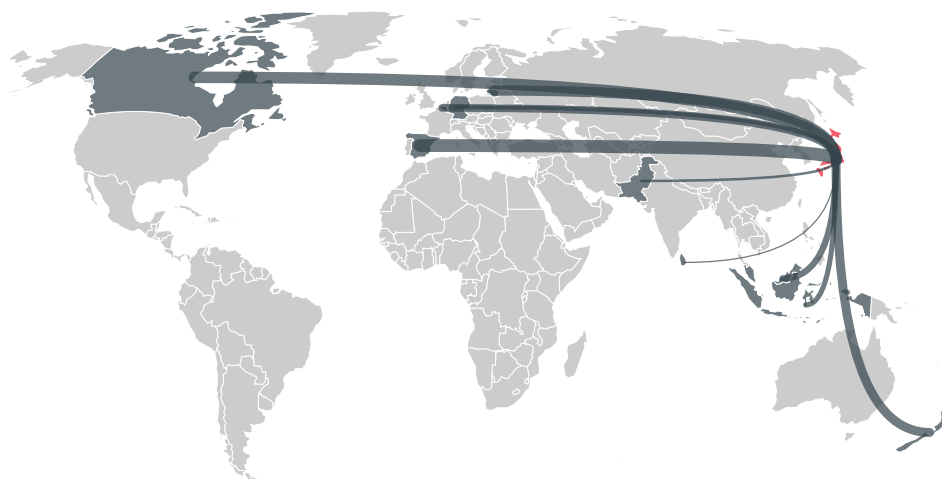

trase

JAPAN (importer)

ACTIVITY	COMMODITY	YEAR
Importer	Chicken	2018

POPULATION	GDP	SURFACE AREA
126,529,100	4,954,806,619,995.2	377,970

AGRICULTURAL LAND AREA	FORESTED LAND AREA
44,710	249,564

JAPAN is the world's 61st largest country by area, 10th largest by population size and is the world's 3rd largest economy (by GDP). Forests make up 66% of its area, and agriculture 12%. It's placement in the Human Development Index is 0.915. JAPAN is a signatory to NYDF ENDORSER and ADP SIGNATORY.

TOP IMPORTS IN 2018

COMMODITY	WORLD IMPORT RANKING	PRODUCTION	IMPORTS	VALUE
SUGARCANE	14	1,217,298	11,657,645,682.1	903,827,179
CHICKEN	1	2,250,347	1,255,662,122.3	3,613,444,082
PORK	2	1,284,225	1,238,406,104.6	5,238,597,230
BEEF	5	475,346	958,541,279.6	4,631,540,726
PALM OIL	11	-	794,120,539.1	536,052,679
COFFEE	5	0	446,064,387.8	1,454,358,903
SHRIMP	4	1,500	157,461,297	1,705,543,140
COCOA	15	0	121,338,847	405,980,574
COTTON	15	0	90,417,214.2	172,379,895
PALM KERNEL	9	-	79,394,580	93,180,248
SOY	117	211,300	6,845,727.6	2,309,361,299
CORN	124	165	5,495,702.7	3,374,644,597
WOOD PULP	120	-	0	262,207,588

IMPORT TRAJECTORY OF JAPAN

TOP EXPORT TRADERS OF CHICKEN IN JAPAN IN 2018

TOP EXPORT COUNTRIES OF CHICKEN TO JAPAN IN 2018

SPAIN	21%
CANADA	18.8%
LITHUANIA	18%
NEW ZEALAND	11.6%
BELGIUM	10.7%
MALAYSIA	7.8%
INDONESIA	7.2%
GERMANY	1.8%
PAKISTAN	1.7%
SRI LANKA	1.4%

DEFORESTATION ALERTS IN BRAZIL

There were **85,218** GLAD alerts reported in the week of the **18th of January 2021**. This was **normal** compared to the same week in previous years.

Caution: GLAD alerts from the last six months are preliminary. Revisions are made as unconfirmed alerts are removed from the data and alert totals are finalized six months after posting. Source: **Global Forest Watch**