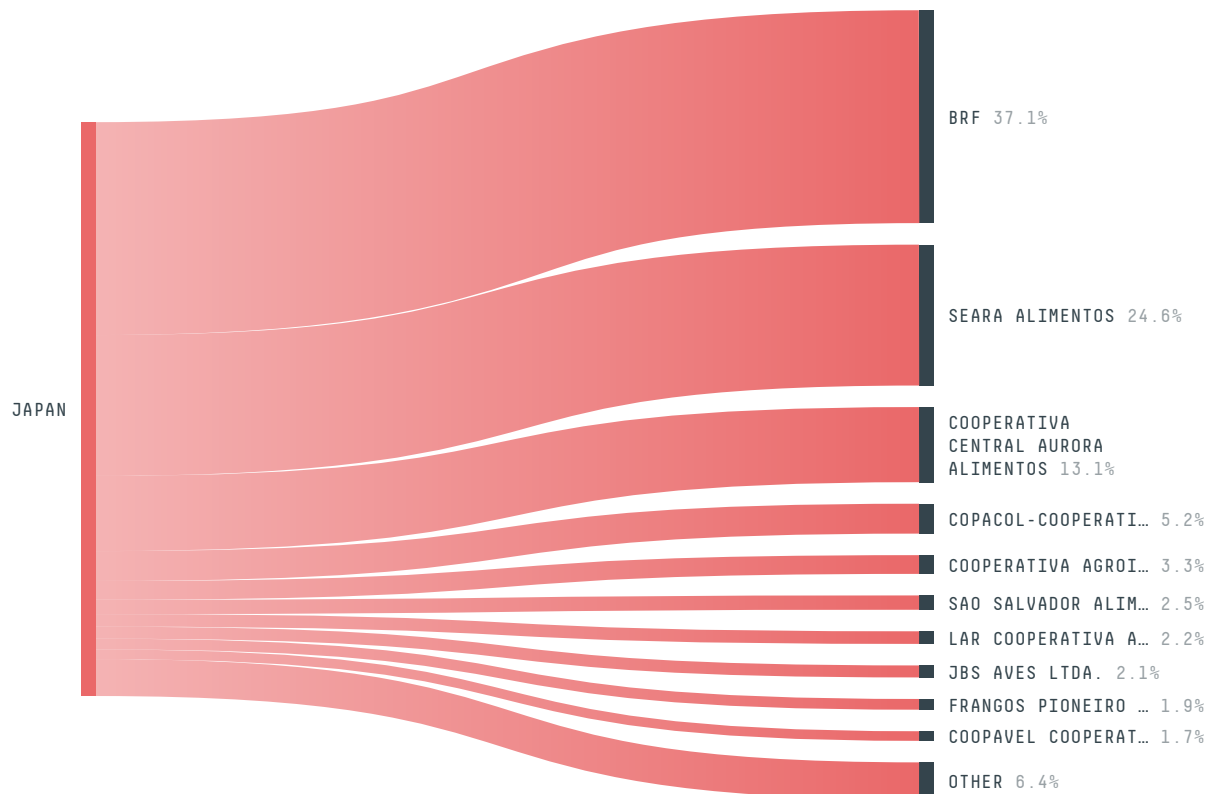

trase

JAPAN (importer)

ACTIVITY	COMMODITY	YEAR
Importer	Chicken	2018

POPULATION	GDP	SURFACE AREA
126,529,100	4,954,806,619,995.2	377,970

AGRICULTURAL LAND AREA	FORESTED LAND AREA
44,710	249,564

JAPAN is the world's 61st largest country by area, 10th largest by population size and is the world's 3rd largest economy (by GDP). Forests make up 66% of its area, and agriculture 12%. It's placement in the Human Development Index is 0.915. JAPAN is a signatory to NYDF ENDORSER and ADP SIGNATORY.

TOP IMPORTS IN 2018

COMMODITY	WORLD IMPORT RANKING	PRODUCTION	IMPORTS	VALUE
SUGARCANE	14	1,217,298	11,657,645,682.1	903,827,179
CHICKEN	1	2,250,347	1,255,662,122.3	3,613,444,082
PORK	2	1,284,225	1,238,406,104.6	5,238,597,230
BEEF	5	475,346	958,541,279.6	4,631,540,726
PALM OIL	11	-	794,120,539.1	536,052,679
COFFEE	5	0	446,064,387.8	1,454,358,903
SHRIMP	4	1,500	157,461,297	1,705,543,140
COCOA	15	0	121,338,847	405,980,574
COTTON	15	0	90,417,214.2	172,379,895
PALM KERNEL	9	-	79,394,580	93,180,248
SOY	117	211,300	6,845,727.6	2,309,361,299
CORN	124	165	5,495,702.7	3,374,644,597
WOOD PULP	120	-	0	262,207,588

IMPORT TRAJECTORY OF JAPAN

TOP EXPORT TRADERS OF CHICKEN IN JAPAN IN 2018

TOP EXPORT COUNTRIES OF CHICKEN TO JAPAN IN 2018

SPAIN	21%
CANADA	18.8%
LITHUANIA	18%
NEW ZEALAND	11.6%
BELGIUM	10.7%
MALAYSIA	7.8%
INDONESIA	7.2%
GERMANY	1.8%
PAKISTAN	1.7%
SRI LANKA	1.4%

DEFORESTATION ALERTS IN BRAZIL

There were **85,218** GLAD alerts reported in the week of the **18th of January 2021**. This was **normal** compared to the same week in previous years.

Caution: GLAD alerts from the last six months are preliminary. Revisions are made as unconfirmed alerts are removed from the data and alert totals are finalized six months after posting. Source: **Global Forest Watch**