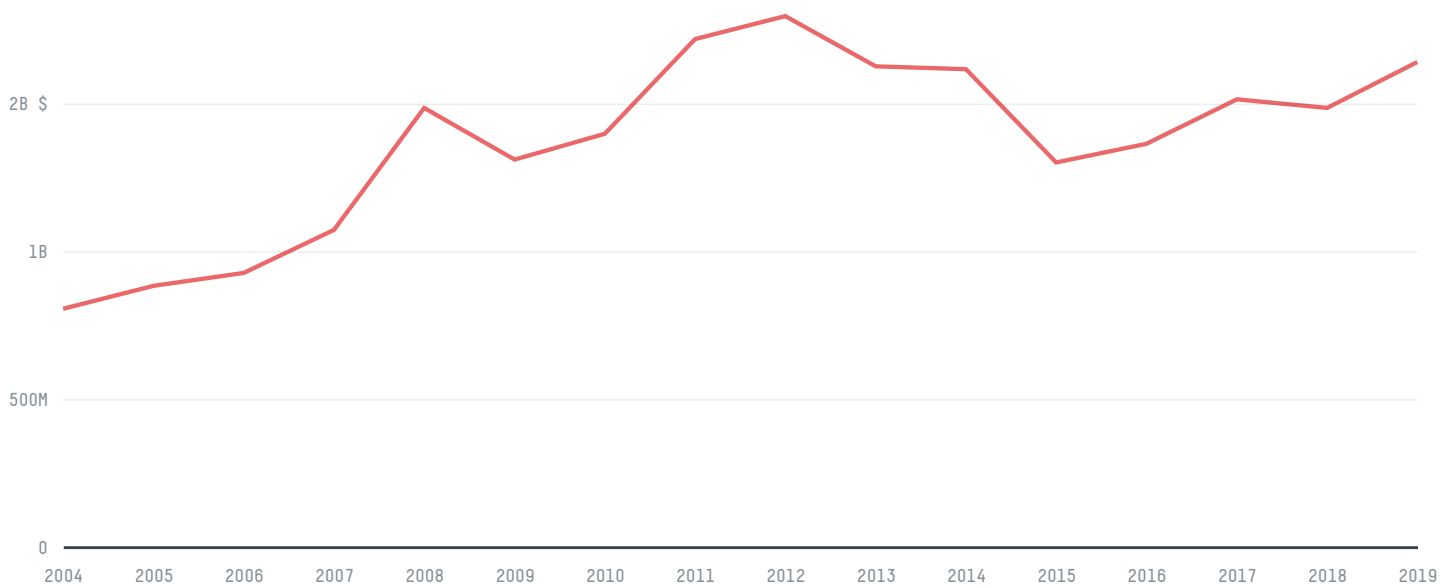

IMPORT TRAJECTORY OF HUNGARY