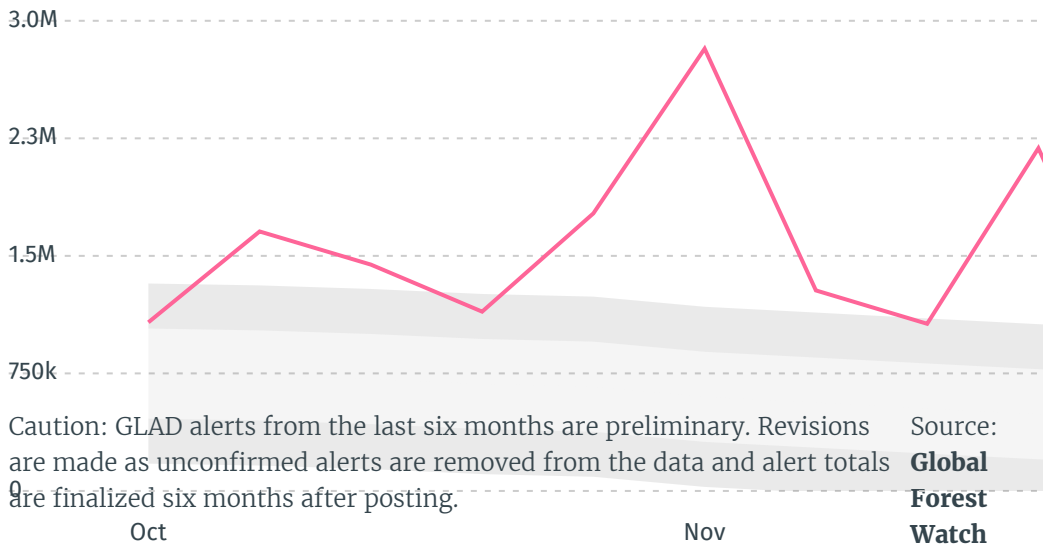

## DEFORESTATION ALERTS IN BRAZIL

There were **0** GLAD alerts reported in the week of the **11th of January 2021**. This was **low** compared to the same week in previous years.

Trase is a partnership between