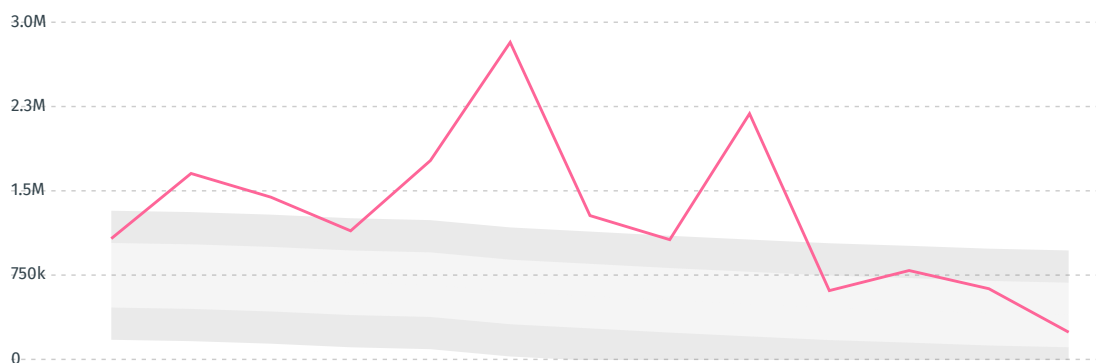

TOP IMPORTS IN 2018

COMMODITY	WORLD IMPORT RANKING	PRODUCTION	IMPORTS	VALUE
SOY	-	0	-	-
CHICKEN	-	0	-	-
PORK	-	0	-	-

TOP EXPORT TRADERS OF CHICKEN IN GIBRALTAR IN 2018

DEFORESTATION ALERTS IN BRAZIL

There were **242,029** GLAD alerts reported in the week of the **11th of January 2021**. This was **normal** compared to the same week in previous years.