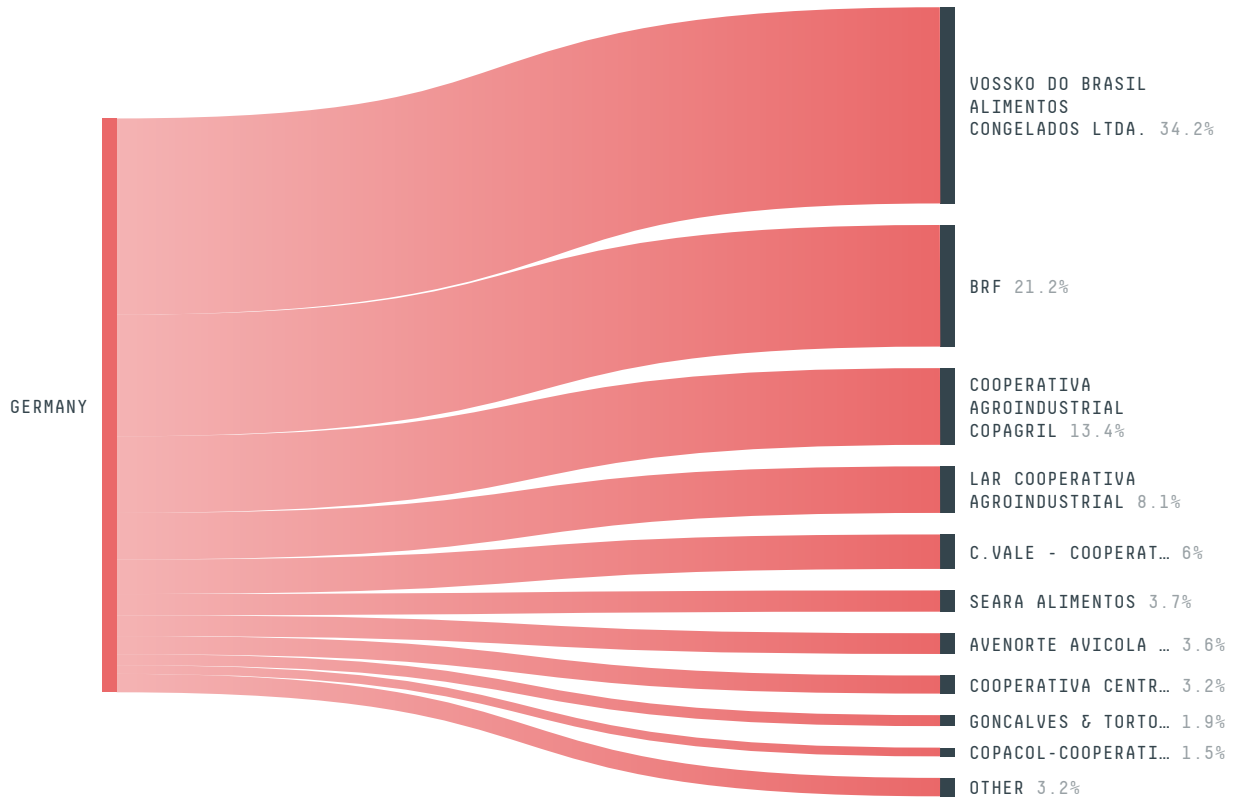

TOP EXPORT TRADERS OF CHICKEN IN GERMANY IN 2018