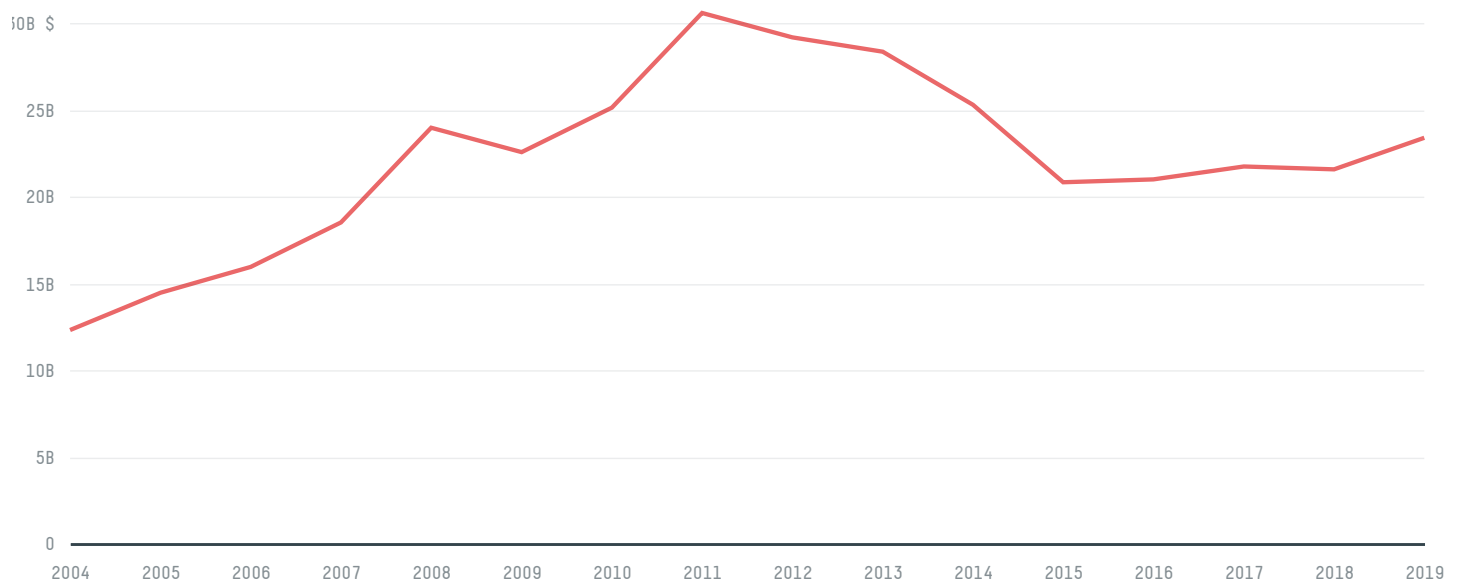

TOP IMPORTS IN 2018

COMMODITY	WORLD IMPORT RANKING	PRODUCTION	IMPORTS	VALUE
SUGARCANE	5	0	24,857,803,819.8	1,188,838,566
SOY	6	59,000	6,129,375,236.2	2,548,394,598
CORN	9	3,344,000	3,801,700,853.1	1,125,324,941
COFFEE	2	0	1,262,462,296	3,768,054,750
PORK	3	5,369,944	1,101,426,563.7	3,480,572,564
CHICKEN	4	1,063,251	845,180,686.6	2,095,271,436
WOOD PULP	3	-	785,464,891	681,983,228
PALM OIL	13	-	714,942,508.7	582,977,984
BEEF	6	1,123,452	621,939,468.7	3,153,505,347
COCOA	3	0	616,052,509	2,081,392,536
PALM KERNEL	2	-	368,950,037	433,802,649
SHRIMP	16	0	38,263,590	422,882,452
COTTON	25	0	30,188,898.7	59,328,187

IMPORT TRAJECTORY OF GERMANY