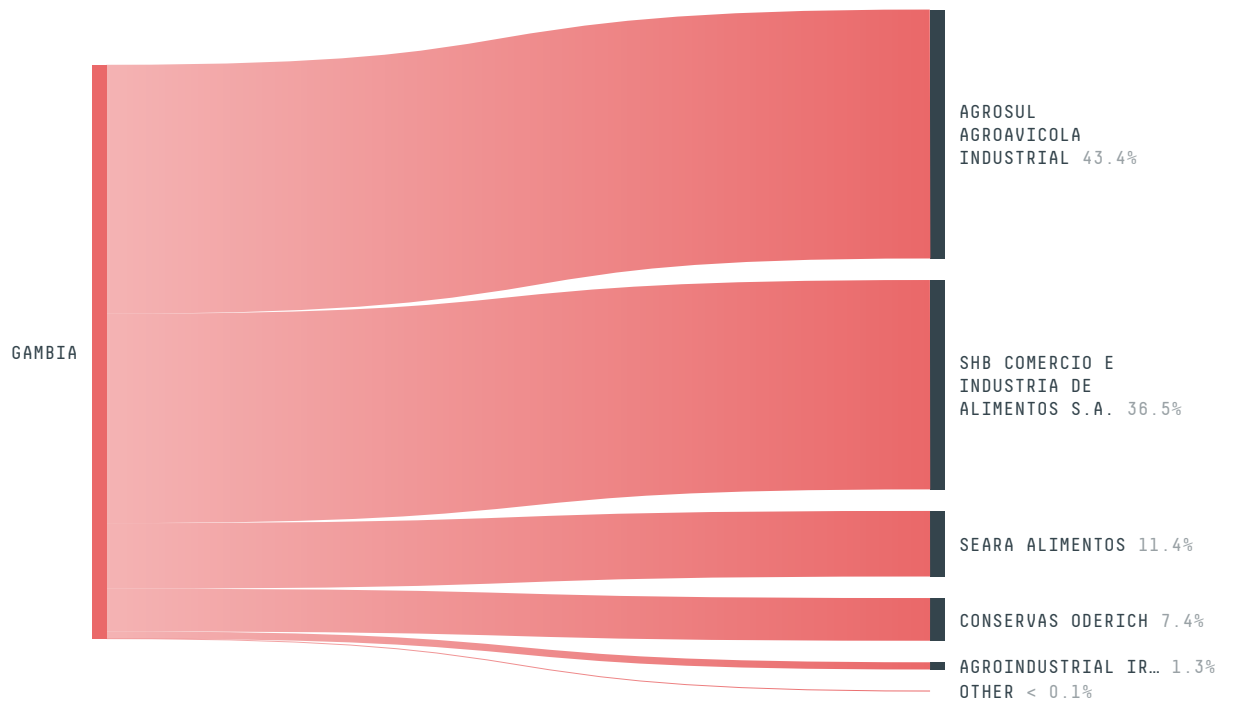

TOP EXPORT TRADERS OF CHICKEN IN GAMBIA IN 2018