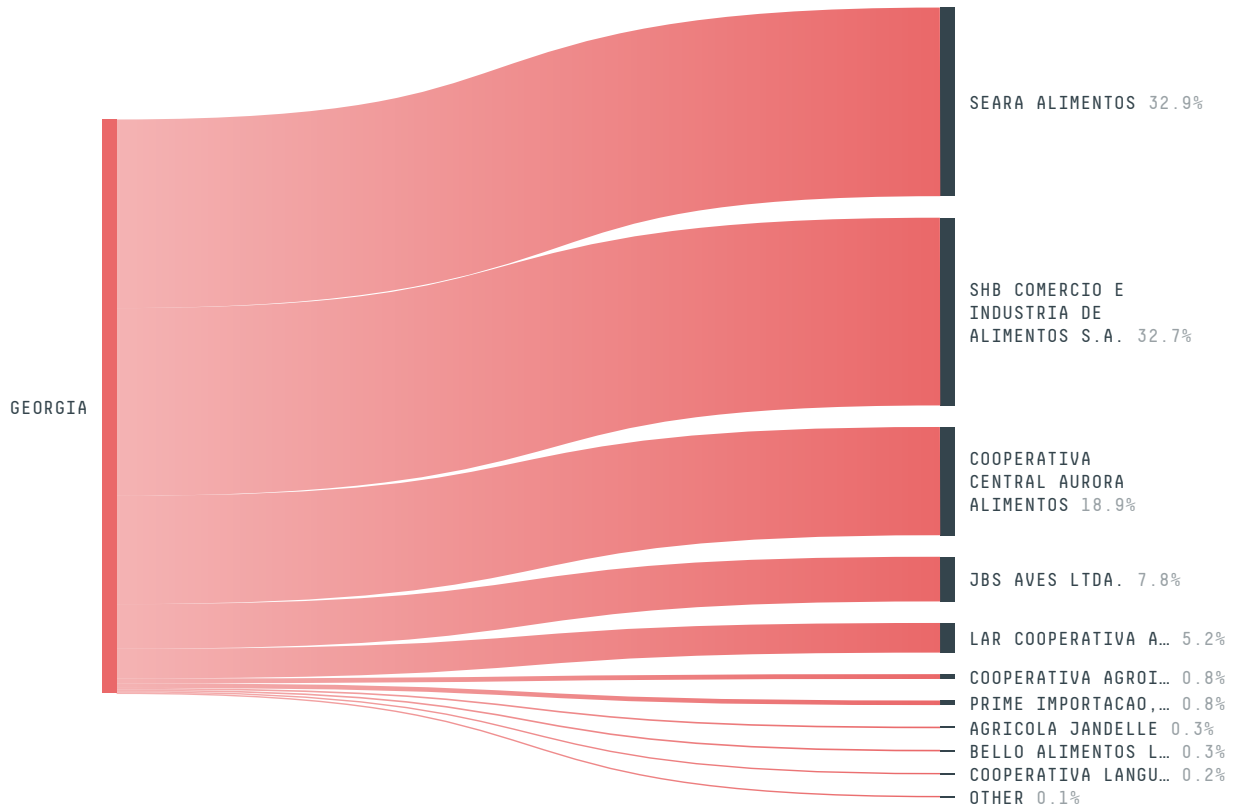

TOP EXPORT TRADERS OF CHICKEN IN GEORGIA IN 2018