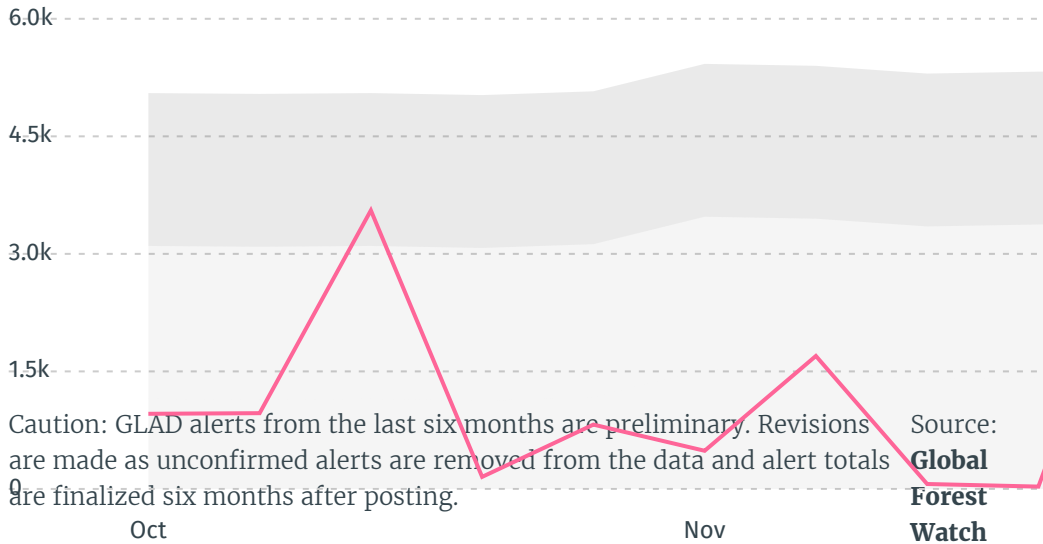

I AGREE

DEFORESTATION ALERTS IN GABON

There were **0** GLAD alerts reported in the week of the **11th of January 2021**. This was **normal** compared to the same week in previous years.

Trase is a partnership between