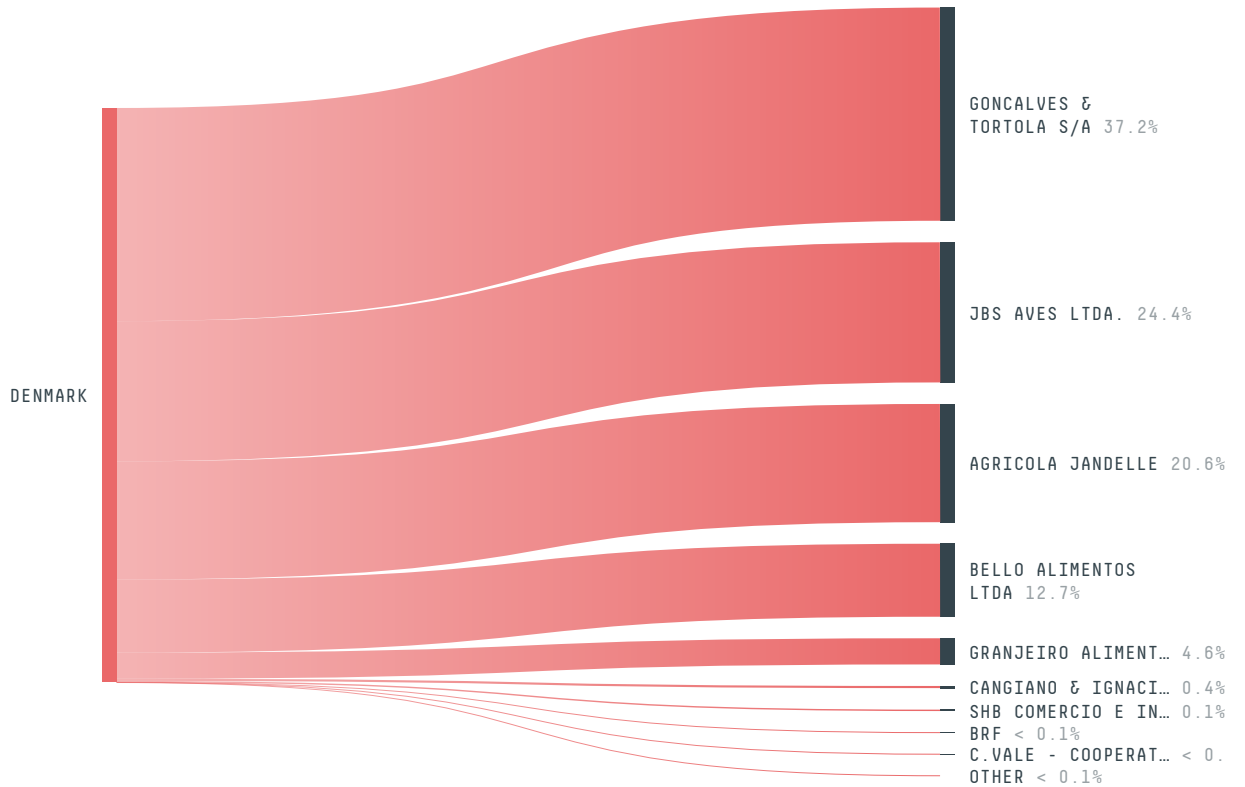

TOP EXPORT TRADERS OF CHICKEN IN DENMARK IN 2018