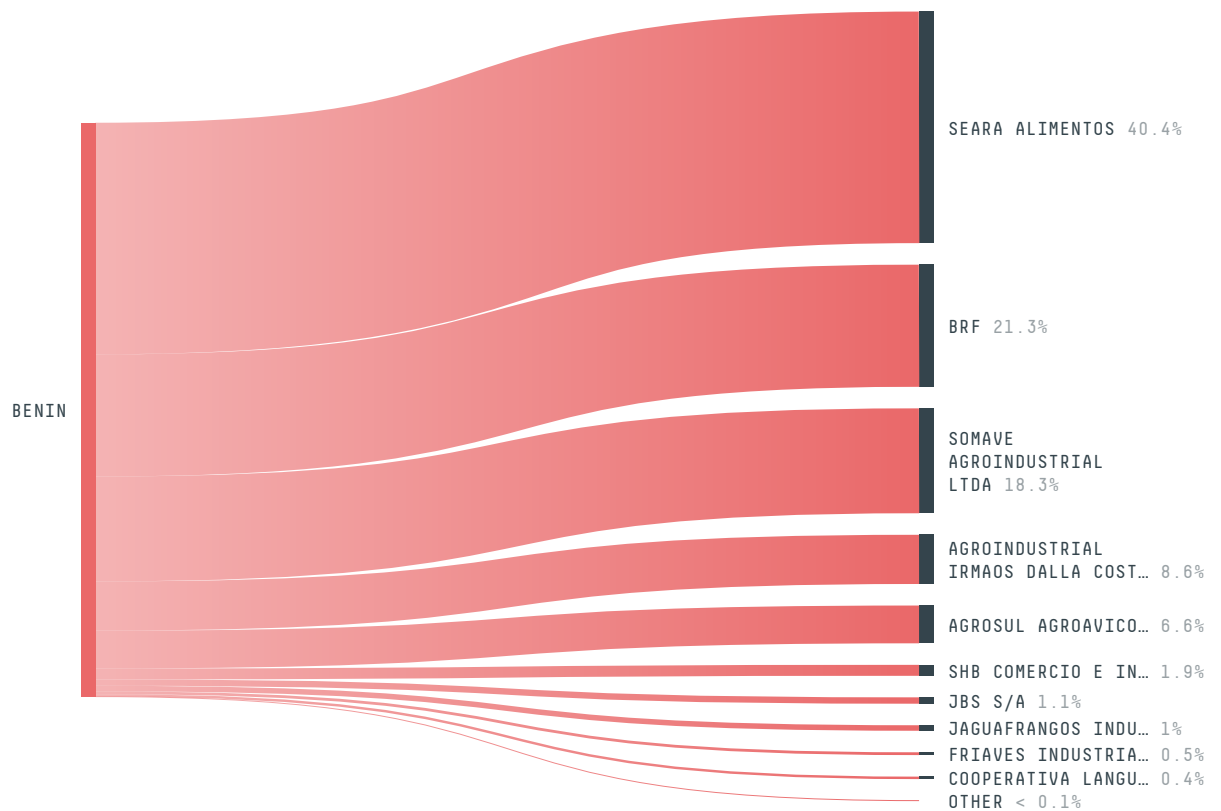

TOP EXPORT TRADERS OF CHICKEN IN BENIN IN 2018