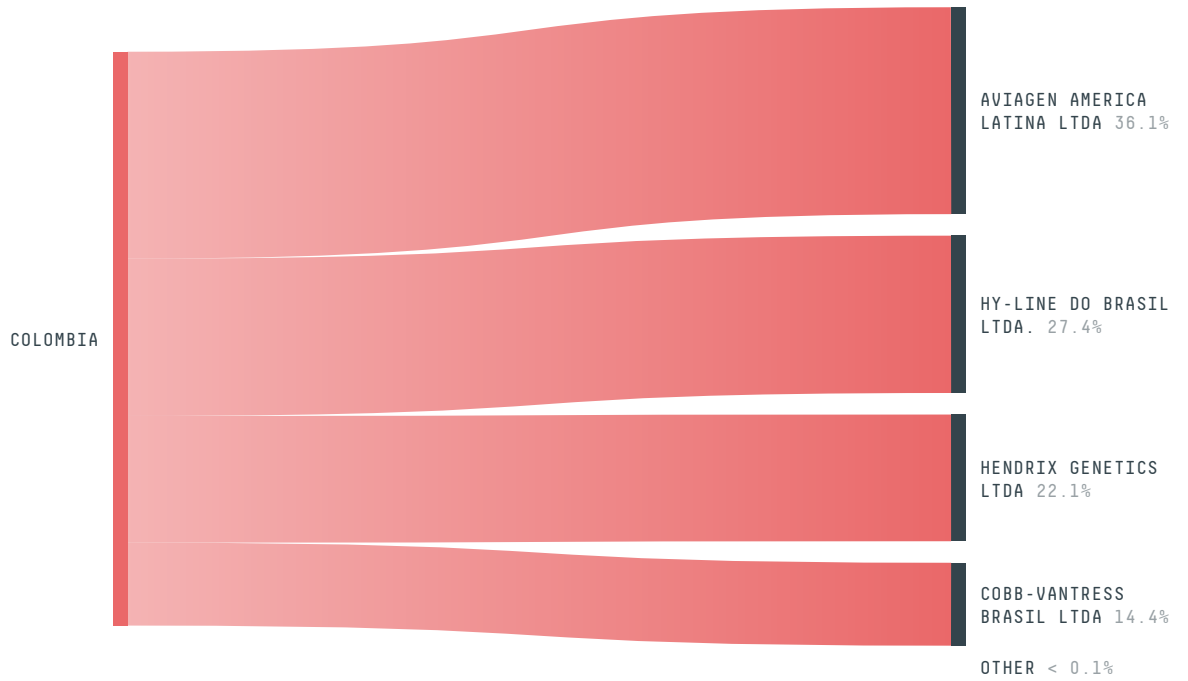

trase

COLOMBIA (importer)

ACTIVITY	COMMODITY	YEAR
Importer	Chicken	2018

POPULATION	GDP	SURFACE AREA
49,661,056	333,568,923,004.5	1,141,749

AGRICULTURAL LAND AREA	FORESTED LAND AREA
446,656	584,750.2

COLOMBIA is the world's 24th largest country by area, 29th largest by population size and is the world's 39th largest economy (by GDP). Forests make up 51% of its area, and agriculture 39%. It's placement in the Human Development Index is 0.761. COLOMBIA is a signatory to NYDF ENDORSER and ADP SIGNATORY.

TOP IMPORTS IN 2018

COMMODITY	WORLD IMPORT RANKING	PRODUCTION	IMPORTS	VALUE
CORN	7	1,388,246	5,417,539,536.4	1,054,299,585
SUGARCANE	36	36,276,860	3,208,621,810.1	199,605,954
SOY	19	77,000	2,384,509,338.1	1,045,784,858
PALM OIL	29	-	314,077,870.5	210,414,614
CHICKEN	39	1,592,830	92,815,978.8	102,117,968
COFFEE	29	720,634	63,222,032	116,800,783
COTTON	26	74,247	26,222,390	50,345,752
PALM KERNEL	22	-	18,859,380	16,993,193
WOOD PULP	36	-	15,151,980	13,749,240
BEEF	84	885,929	10,956,252.2	33,305,788
SHRIMP	33	5,397	6,589,082	39,111,902
COCOA	60	52,743	4,725,214	10,676,740

IMPORT TRAJECTORY OF COLOMBIA

TOP EXPORT TRADERS OF CHICKEN IN COLOMBIA IN 2018

TOP EXPORT COUNTRIES OF CHICKEN TO COLOMBIA IN 2018

UNITED STATES 76.6%

CHILE 23.3%

GERMANY < 0.1%

SPAIN < 0.1%

PERU < 0.1%