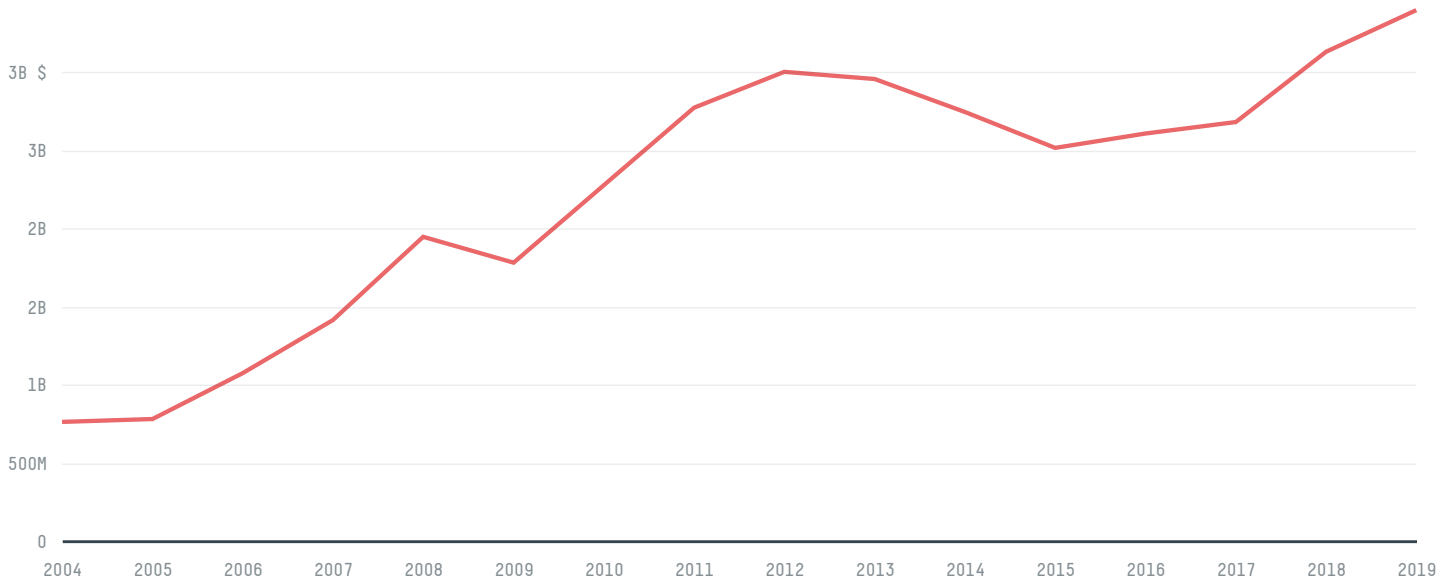

TOP IMPORTS IN 2018

COMMODITY	WORLD IMPORT RANKING	PRODUCTION	IMPORTS	VALUE
CORN	7	1,388,246	5,417,539,536.4	1,054,299,585
SUGARCANE	36	36,276,860	3,208,621,810.1	199,605,954
SOY	19	77,000	2,384,509,338.1	1,045,784,858
PALM OIL	29	-	314,077,870.5	210,414,614
CHICKEN	39	1,592,830	92,815,978.8	102,117,968
COFFEE	29	720,634	63,222,032	116,800,783
COTTON	26	74,247	26,222,390	50,345,752
PALM KERNEL	22	-	18,859,380	16,993,193
WOOD PULP	36	-	15,151,980	13,749,240
BEEF	84	885,929	10,956,252.2	33,305,788
SHRIMP	33	5,397	6,589,082	39,111,902
COCOA	60	52,743	4,725,214	10,676,740

IMPORT TRAJECTORY OF COLOMBIA