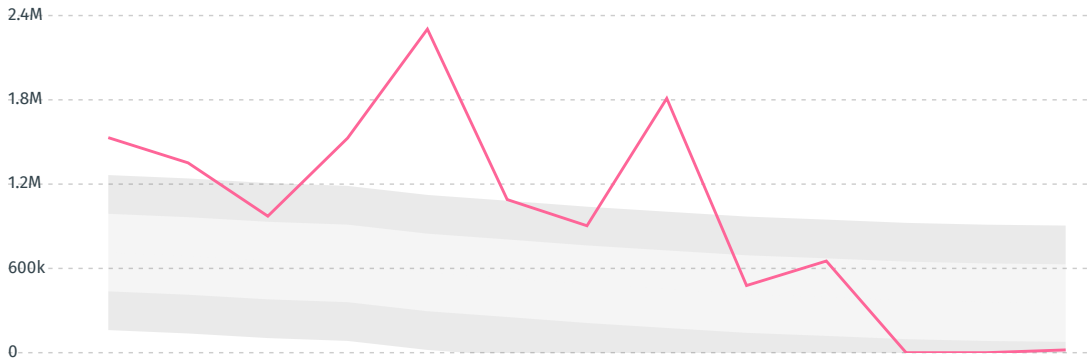

FRANCE < 0.1%

COSTA RICA < 0.1%

NETHERLANDS < 0.1%

BRAZIL < 0.1%

DEFORESTATION ALERTS IN BRAZIL

There were **19,863** GLAD alerts reported in the week of the **18th of January 2021**. This was **low** compared to the same week in previous years.