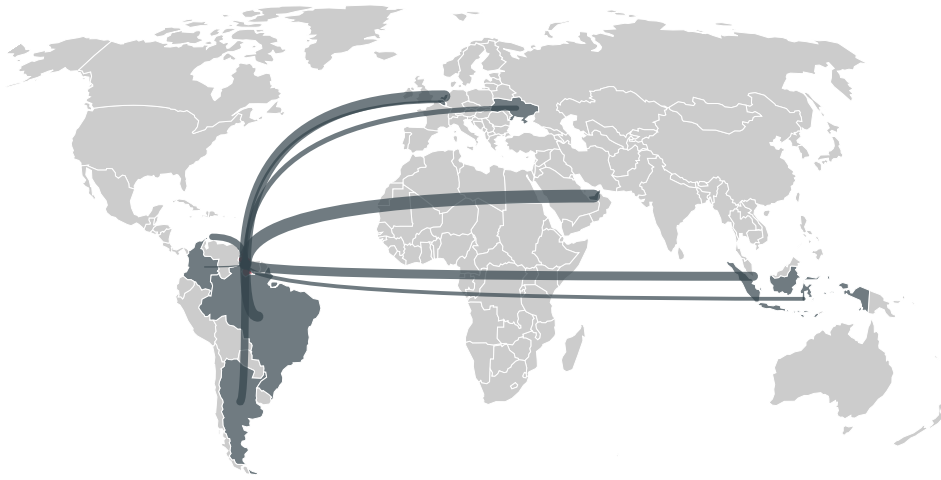

trase

GUYANA (importer)

ACTIVITY
Importer

COMMODITY
Palm oil

YEAR
2018

POPULATION
779,004

GDP
4,787,635,821.3

LAND AREA
196,850

TOP IMPORTS IN 2018

COMMODITY	WORLD IMPORT RANKING	PRODUCTION	IMPORTS	VALUE
SUGARCANE	120	1,214,495	63,743,523.4	7,061,765
CORN	94	4,284	40,821,294.8	13,935,917
SOY	48	0	5,503,080.3	3,236,881
BEEF	140	2,197	475,503.4	697,746
PORK	112	629	134,180.3	472,529
COFFEE	141	403	118,983.5	298,446
CHICKEN	87	46,322	50,512	88,678
PALM OIL	-	-	-	-

IMPORT TRAJECTORY OF GUYANA

TOP EXPORT TRADERS OF PALM OIL IN GUYANA IN 2018

TOP EXPORT COUNTRIES OF PALM OIL TO GUYANA IN 2018

- UNITED ARAB EMIRATES 38%
- NETHERLANDS 25.7%
- BRAZIL 12.9%
- SINGAPORE 6.1%
- ARGENTINA 4.8%
- ARUBA 4.2%
- UKRAINE 4.2%
- INDONESIA 2.2%
- BELGIUM 1.8%
- COLOMBIA < 0.1%

DEFORESTATION ALERTS IN COLOMBIA

There were 0 GLAD alerts reported in the week of the 18th of January 2021. This was **unusually low** compared to the same week in previous years.

Caution: GLAD alerts from the last six months are preliminary. Revisions are made as unconfirmed alerts are removed from the data and alert totals are finalized six months after posting. Source: **Global Forest Watch**