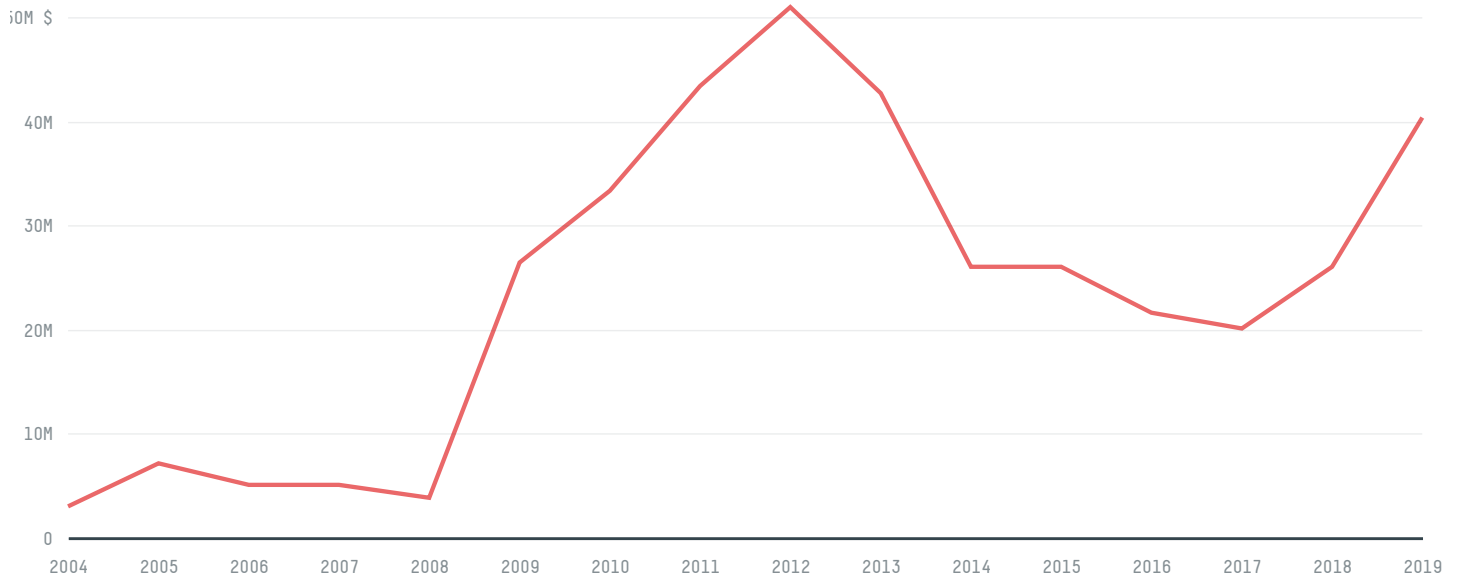

IMPORT TRAJECTORY OF GUYANA