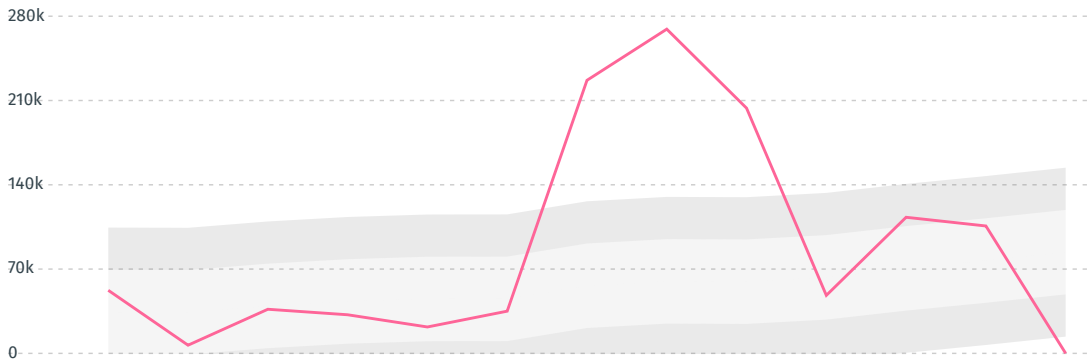

DEFORESTATION ALERTS IN COLOMBIA

There were 0 GLAD alerts reported in the week of the 18th of January 2021. This was **unusually low** compared to the same week in previous years.