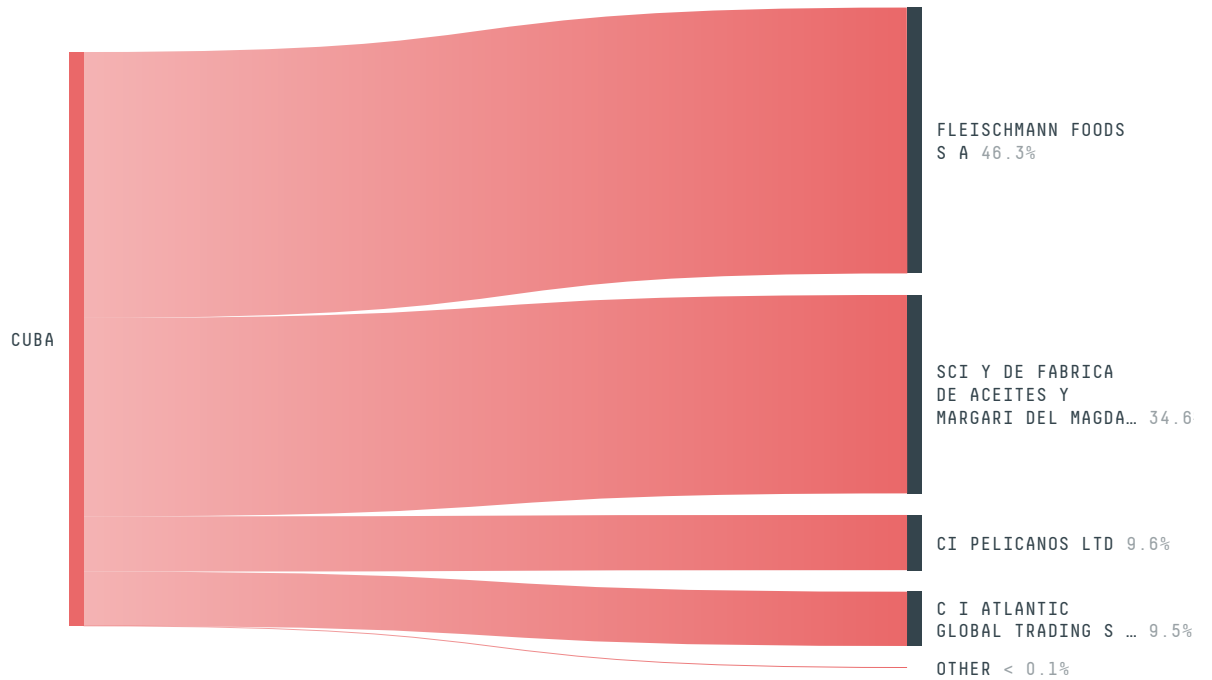

TOP EXPORT TRADERS OF PALM OIL IN CUBA IN 2018