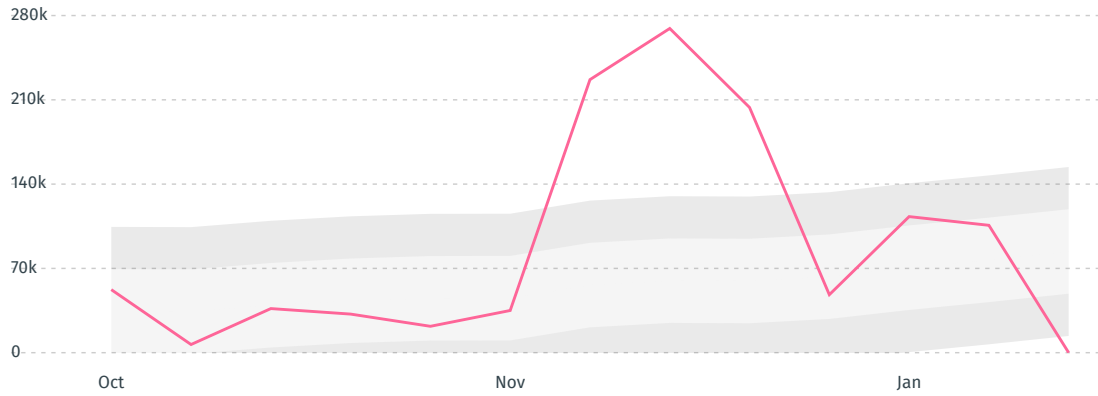

DEFORESTATION ALERTS IN COLOMBIA

Trase is a partnership between

In collaboration with

and many other organizations and individuals.

Donors

[Terms of Use](#) · [Privacy policy](#) · [Cookie policy](#) · [Contact us](#)