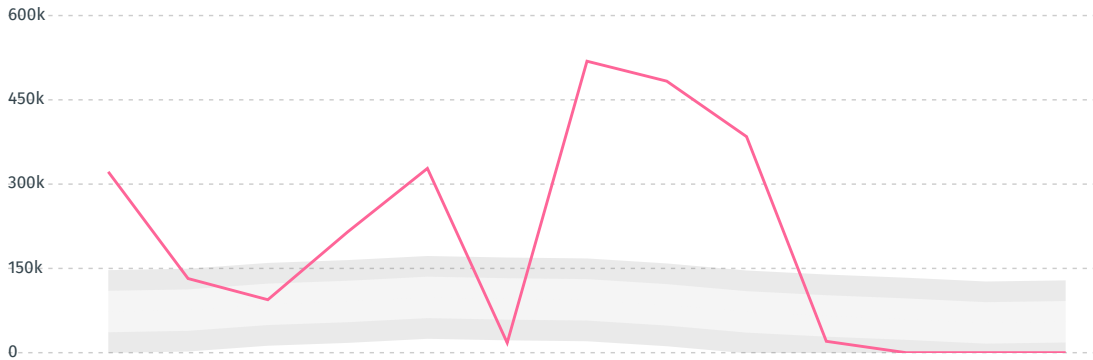

CAMEROON 2.9%

PERU 2.6%

LEBANON 1.8%

PARAGUAY 1.2%

RUSSIAN FEDERATION < 0.1%

DEFORESTATION ALERTS IN PARAGUAY

There were **0** GLAD alerts reported in the week of the **18th of January 2021**. This was **low** compared to the same week in previous years.