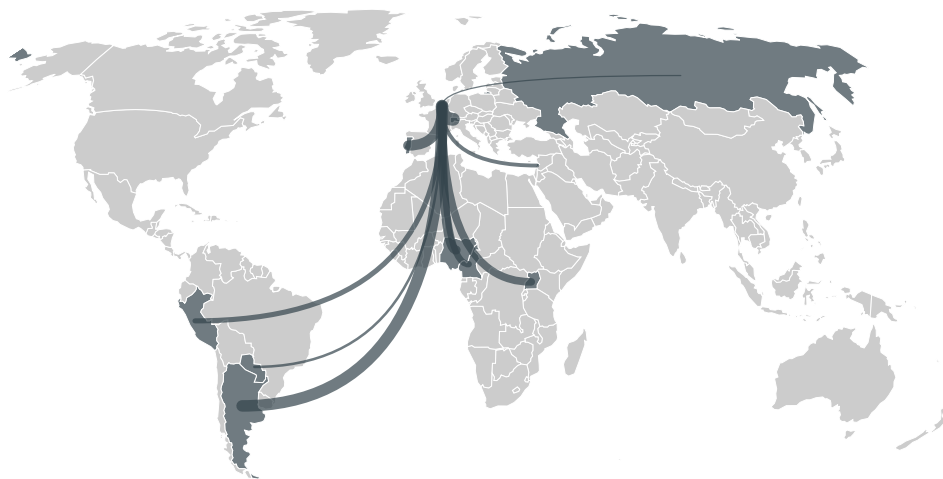

trase

BELGIUM (importer)

ACTIVITY	COMMODITY	YEAR
Importer	Corn	2016

POPULATION	GDP	SURFACE AREA
11,331,422	475,739,588,764.8	30,530

AGRICULTURAL LAND AREA	FORESTED LAND AREA
13,508	6,838.4

BELGIUM is the world's 135th largest country by area, 77th largest by population size and is the world's 23rd largest economy (by GDP). Forests make up 22% of its area, and agriculture 44%. It's placement in the Human Development Index is 0.915. BELGIUM is a signatory to NYDF ENDORSER and ADP SIGNATORY.

TOP IMPORTS IN 2016

COMMODITY	WORLD IMPORT RANKING	PRODUCTION	IMPORTS	VALUE
SUGARCANE	20	0	7,325,943,800.5	470,299,455
SOY	25	0	1,821,454,467	721,444,609
CORN	21	480,496	1,795,684,532.2	410,730,401
COCOA	4	0	518,441,483	2,026,173,800
PALM OIL	19	-	481,486,284.4	355,422,029
COFFEE	6	0	359,565,732.3	1,134,006,974
CHICKEN	14	453,493	313,097,321.6	641,359,700
PORK	18	1,060,541	203,634,664.8	546,806,109
BEEF	29	278,362	108,373,576.7	574,588,522
WOOD PULP	19	-	74,856,328	68,002,303
SHRIMP	14	0	36,613,441	379,569,006
PALM KERNEL	20	-	28,338,343	40,404,601
COTTON	39	0	9,890,691.2	14,660,600

IMPORT TRAJECTORY OF BELGIUM

TOP EXPORT TRADERS OF CORN IN BELGIUM IN 2016

TOP EXPORT COUNTRIES OF CORN TO BELGIUM IN 2016

SWITZERLAND 26.2%

ARGENTINA 23.8%

PORTUGAL 20.8%

NIGERIA 14.2%

UGANDA 6.4%