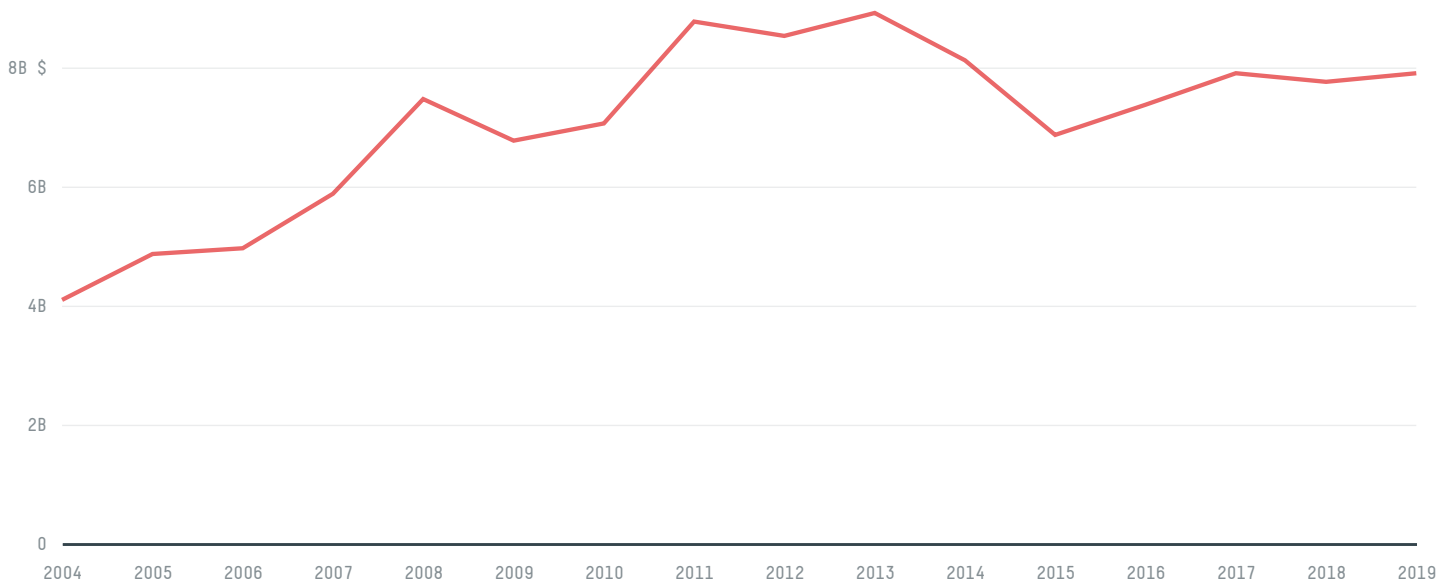

trase

BELGIUM (importer)

ACTIVITY	COMMODITY	YEAR
Importer	Corn	2016

POPULATION	GDP	SURFACE AREA
11,331,422	475,739,588,764.8	30,530

AGRICULTURAL LAND AREA	FORESTED LAND AREA
13,508	6,838.4

BELGIUM is the world's 135th largest country by area, 77th largest by population size and is the world's 23rd largest economy (by GDP). Forests make up 22% of its area, and agriculture 44%. It's placement in the Human Development Index is 0.915. BELGIUM is a signatory to NYDF ENDORSER and ADP SIGNATORY.

TOP IMPORTS IN 2016

COMMODITY	WORLD IMPORT RANKING	PRODUCTION	IMPORTS	VALUE
SUGARCANE	20	0	7,325,943,800.5	470,299,455
SOY	25	0	1,821,454,467	721,444,609
CORN	21	480,496	1,795,684,532.2	410,730,401
COCOA	4	0	518,441,483	2,026,173,800
PALM OIL	19	-	481,486,284.4	355,422,029
COFFEE	6	0	359,565,732.3	1,134,006,974
CHICKEN	14	453,493	313,097,321.6	641,359,700
PORK	18	1,060,541	203,634,664.8	546,806,109
BEEF	29	278,362	108,373,576.7	574,588,522
WOOD PULP	19	-	74,856,328	68,002,303
SHRIMP	14	0	36,613,441	379,569,006
PALM KERNEL	20	-	28,338,343	40,404,601
COTTON	39	0	9,890,691.2	14,660,600

IMPORT TRAJECTORY OF BELGIUM

TOP EXPORT TRADERS OF CORN IN BELGIUM IN 2016

TOP EXPORT COUNTRIES OF CORN TO BELGIUM IN 2016

SWITZERLAND 26.2%

ARGENTINA 23.8%

PORTUGAL 20.8%

NIGERIA 14.2%

UGANDA 6.4%