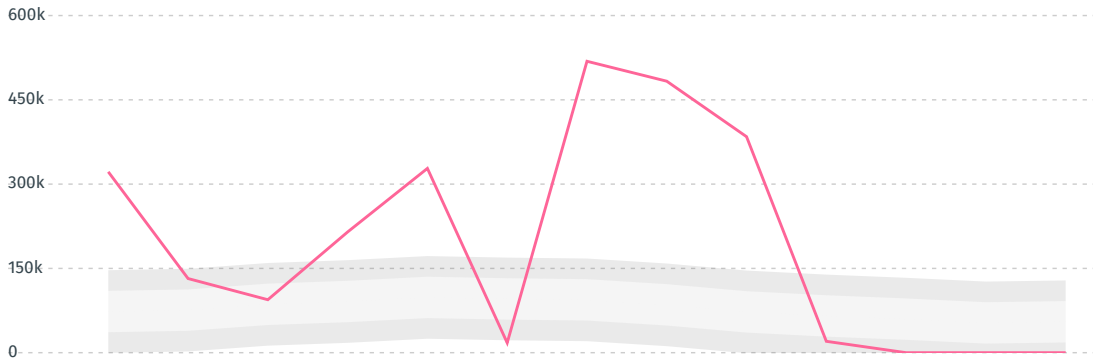

DEFORESTATION ALERTS IN PARAGUAY

There were **1** GLAD alerts reported in the week of the **18th of January 2021**. This was **low** compared to the same week in previous years.

Caution: GLAD alerts from the last six months are preliminary. Revisions are made as unconfirmed alerts are removed from the data and alert totals are finalized six months after posting. Source: **Global Forest Watch**

Trase is a partnership between

In collaboration with

and many other organizations and individuals.

Donors

[Terms of Use](#) · [Privacy policy](#) · [Cookie policy](#) · [Contact us](#)