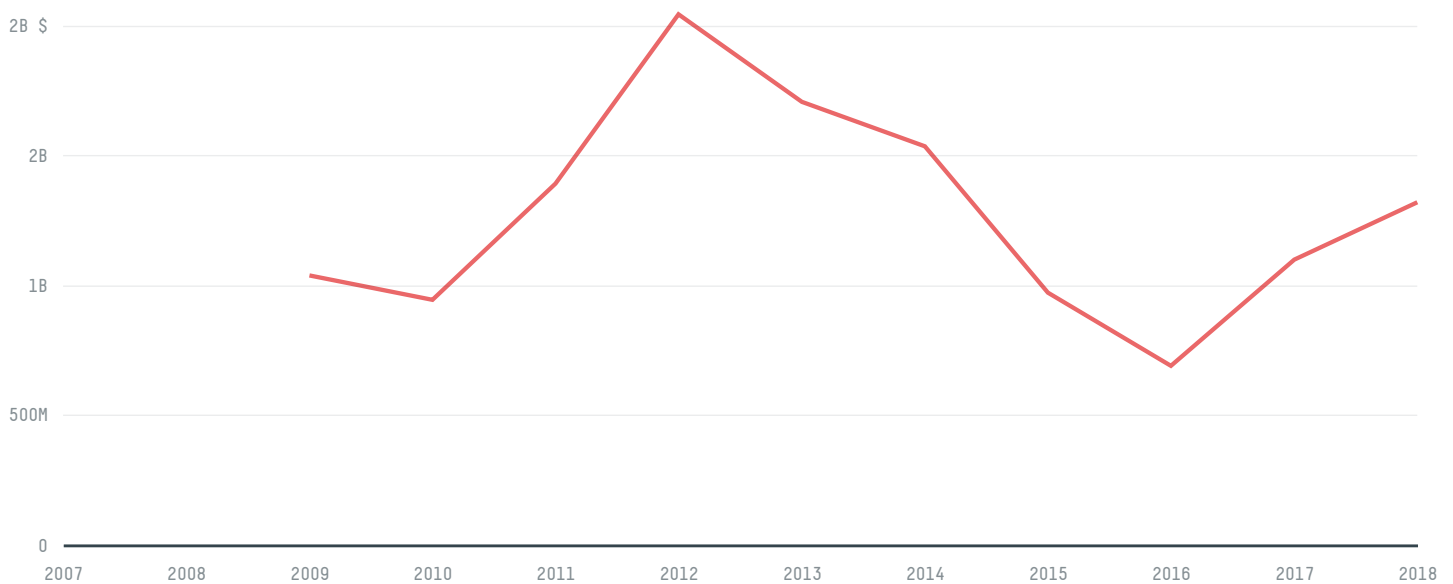

TOP IMPORTS IN 2018

COMMODITY	WORLD IMPORT RANKING	PRODUCTION	IMPORTS	VALUE
SUGARCANE	35	572,948	3,230,684,020.8	231,159,525
CHICKEN	12	27,208	434,798,395.1	470,765,849
CORN	45	2,271,102	258,698,035.8	126,057,287
BEEF	21	104,761	163,367,138.2	177,673,419
PORK	29	96,149	116,837,854.8	131,809,353
PALM OIL	46	-	114,908,482.2	152,528,141
SOY	101	11,557	20,356,850.7	12,996,196
COFFEE	100	16,079	2,377,672.5	10,944,980
WOOD PULP	70	-	368,486	466,699
SHRIMP	79	0	306,990	2,698,245
COTTON	117	5,500	38,502.4	74,490

IMPORT TRAJECTORY OF ANGOLA