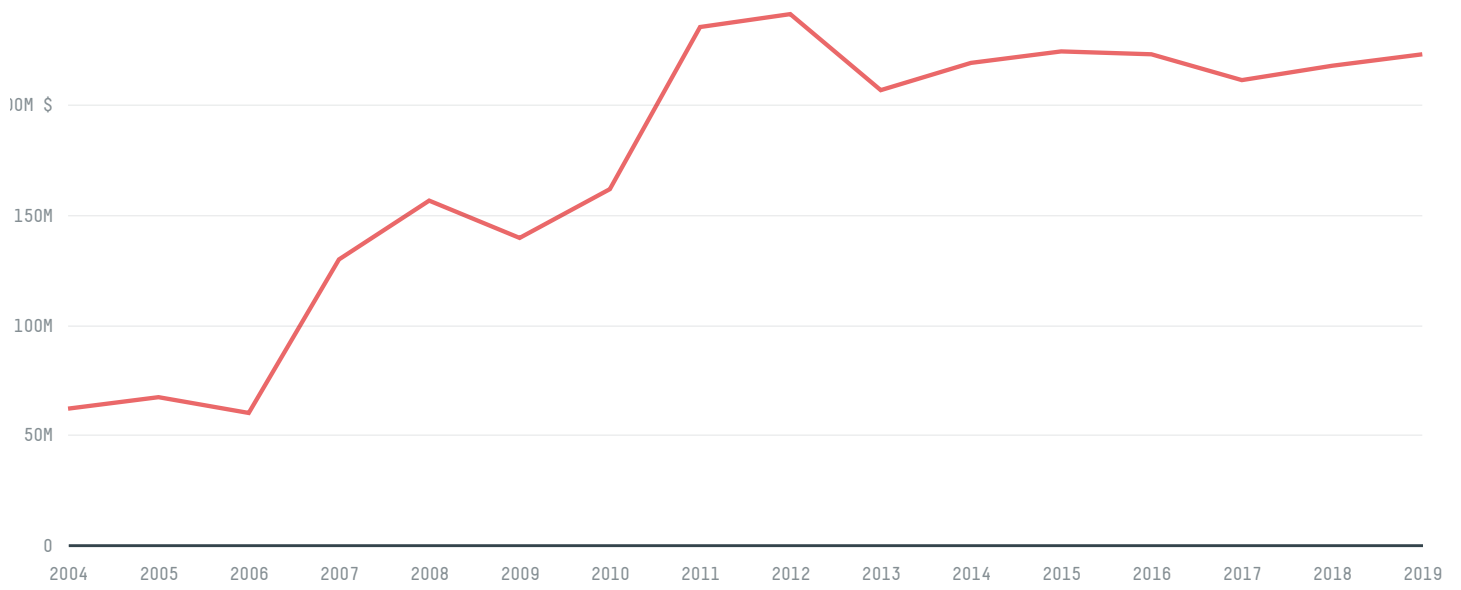

IMPORT TRAJECTORY OF NICARAGUA