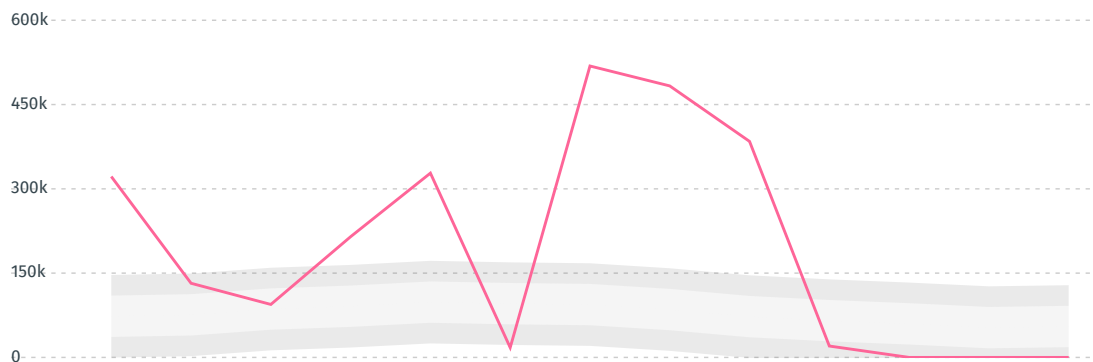

DEFORESTATION ALERTS IN PARAGUAY

There were **0** GLAD alerts reported in the week of the **18th of January 2021**. This was **low** compared to the same week in previous years.

Caution: GLAD alerts from the last six months are preliminary. Revisions are made as unconfirmed alerts are removed from the data and alert totals are finalized six months after posting. Source: **Global Forest Watch**