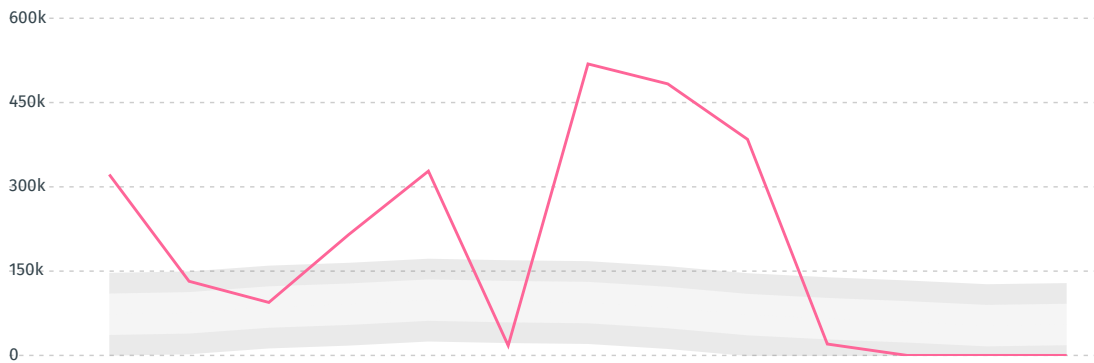

IMPORT TRAJECTORY OF IRAN

TOP EXPORT TRADERS OF CORN IN IRAN IN 2017

TOP EXPORT COUNTRIES OF CORN TO IRAN IN 2017

THAILAND	27.5%
BELGIUM	25.2%
ITALY	18.2%
FRANCE	6.8%
DENMARK	5.9%
MALAYSIA	5.8%
SOUTH KOREA	4%
INDIA	3.4%
GREECE	3.1%
CZECH REPUBLIC	< 0.1%

DEFORESTATION ALERTS IN PARAGUAY

There were **0** GLAD alerts reported in the week of the **18th of January 2021**. This was **low** compared to the same week in previous years.

Caution: GLAD alerts from the last six months are preliminary. Revisions are made as unconfirmed alerts are removed from the data and alert totals are finalized six months after posting. Source: **Global Forest Watch**