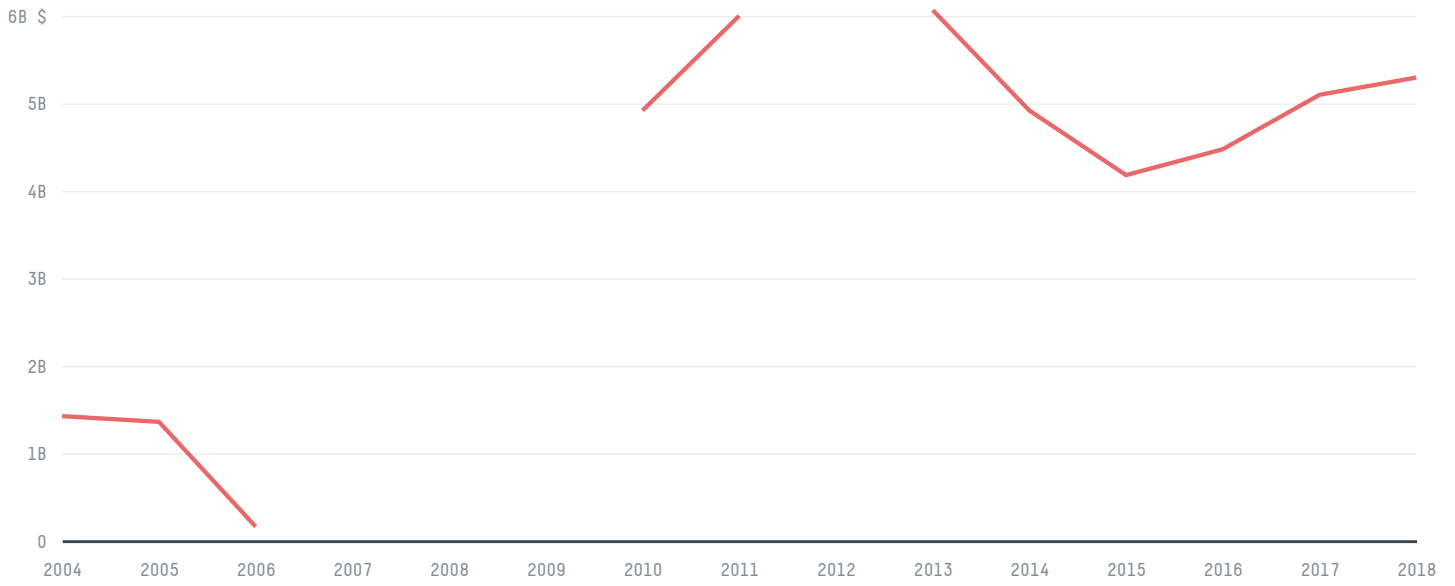

IMPORT TRAJECTORY OF IRAN