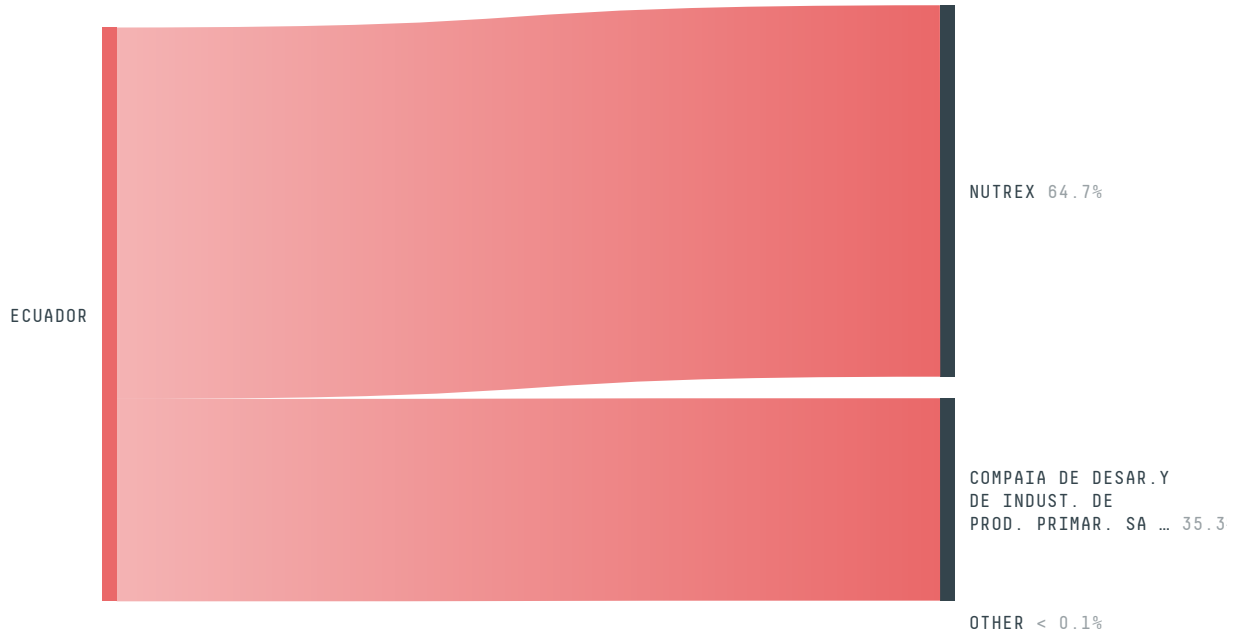

TOP EXPORT TRADERS OF CORN IN ECUADOR IN 2018