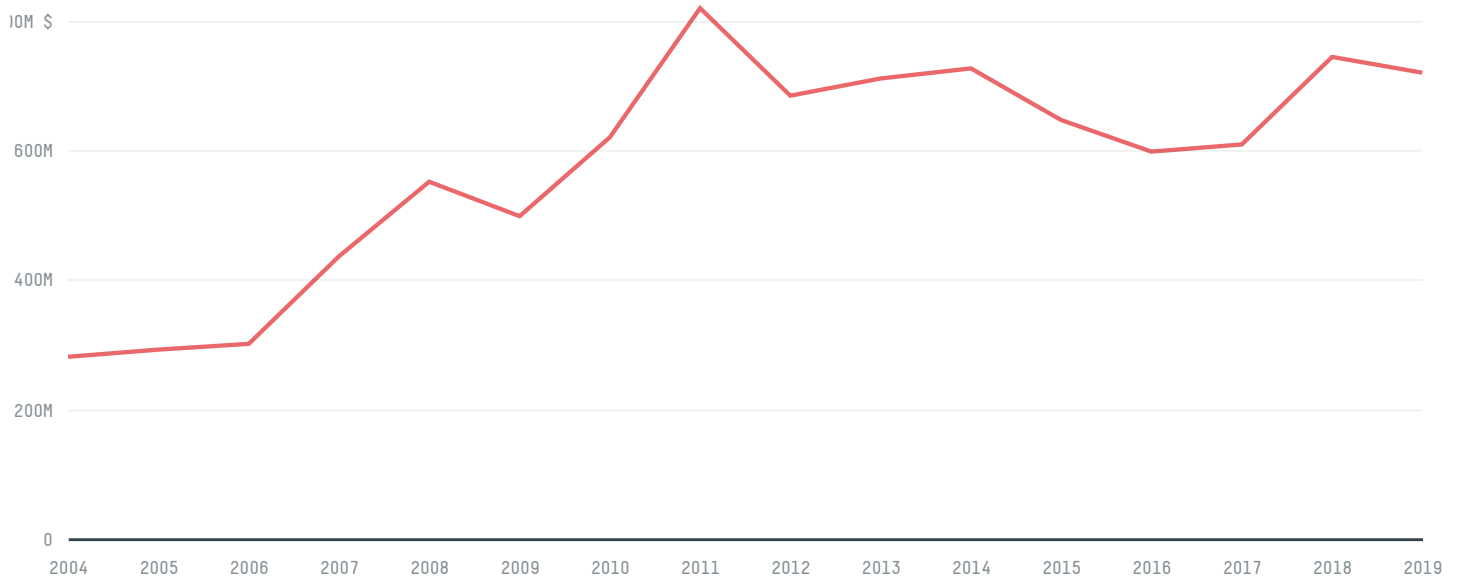

TOP IMPORTS IN 2018

COMMODITY	WORLD IMPORT RANKING	PRODUCTION	IMPORTS	VALUE
SOY	29	25,504	1,180,348,228.4	554,605,555
SUGARCANE	93	7,502,251	549,900,044.4	32,465,476
CORN	72	1,324,147	84,278,494.3	65,034,896
COTTON	37	3,660	13,171,620.9	24,303,068
COFFEE	79	5,065	7,096,279.8	27,354,864
PALM OIL	99	-	6,318,290	4,137,766
BEEF	106	210,277	3,711,117.3	9,479,564
CHICKEN	118	347,892	2,900,465	19,823,074
WOOD PULP	65	-	850,462	949,187
COCOA	106	235,182	135,414	490,437
SHRIMP	138	510,000	135	19,970
PALM KERNEL	129	-	39	1,175

IMPORT TRAJECTORY OF ECUADOR