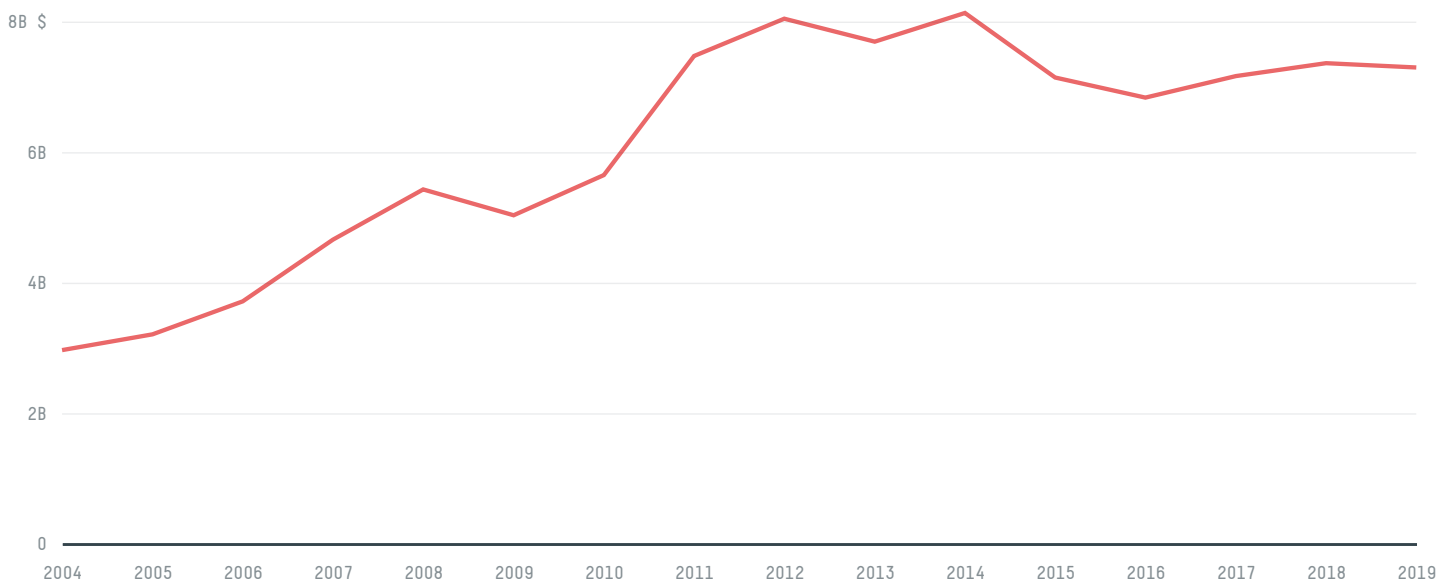

TOP IMPORTS IN 2013

COMMODITY	WORLD IMPORT RANKING	PRODUCTION	IMPORTS	VALUE
SUGARCANE	3	0	25,890,867,876	1,306,504,152
SOY	29	5,355,900	1,218,458,234.4	639,852,552
CORN	33	14,190,700	707,666,709.8	403,513,451
BEEF	15	1,023,995	311,795,757.9	1,397,147,685
COFFEE	8	0	286,387,624.3	1,339,647,766
WOOD PULP	26	-	250,579,941	168,138,408
CHICKEN	16	1,080,636	234,761,921.7	675,354,540
PORK	17	1,981,460	196,898,914.3	873,946,643
COCOA	11	0	140,093,531	430,123,772
PALM OIL	49	-	81,868,370.5	88,141,100
SHRIMP	14	0	33,011,621	353,940,861
COTTON	28	0	29,702,585.6	22,961,928
PALM KERNEL	36	-	5,228,411	8,620,768

IMPORT TRAJECTORY OF CANADA