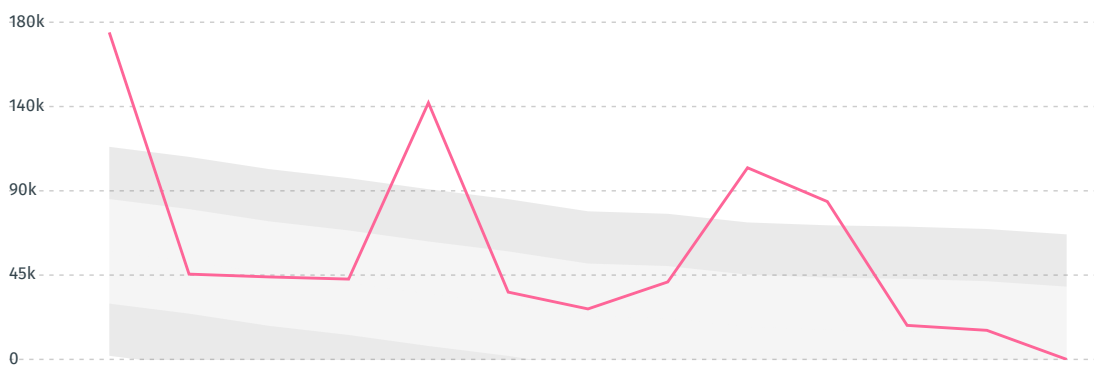

IMPORT TRAJECTORY OF BELGIUM

TOP EXPORT TRADERS OF SHRIMP IN BELGIUM IN 2018

(

DEFORESTATION ALERTS IN PERU

There were **0** GLAD alerts reported in the week of the **11th** of January 2021. This was **normal** compared to the same week in previous years.