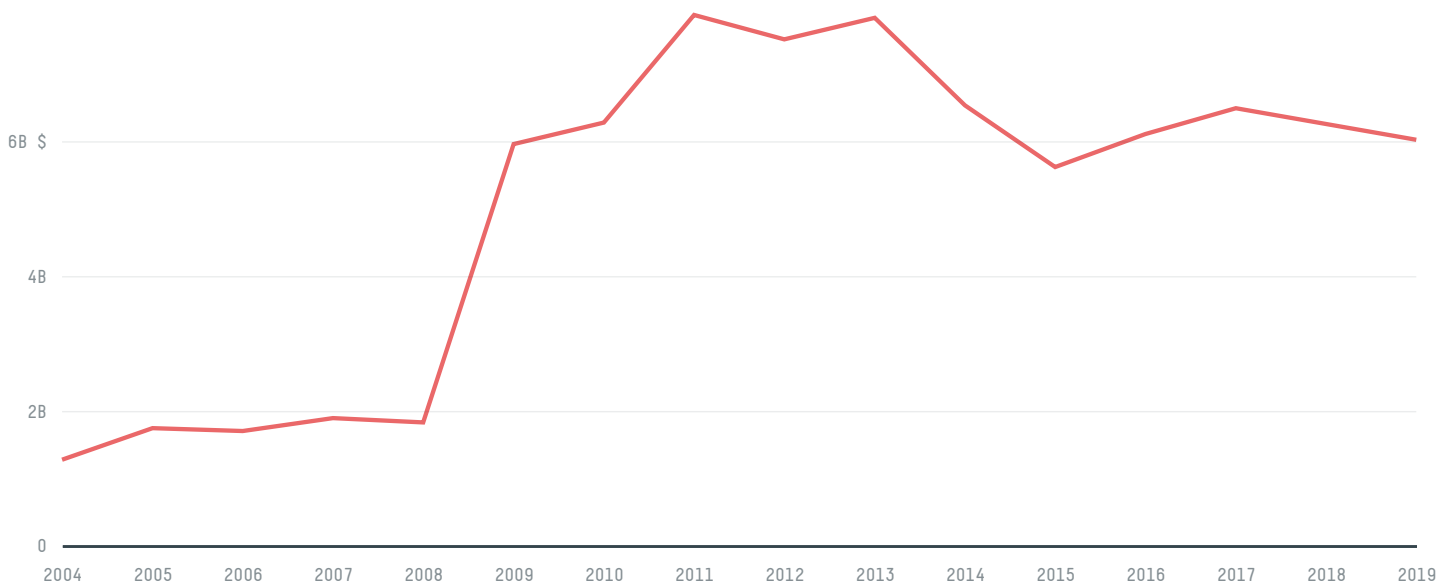

TOP IMPORTS IN 2018

COMMODITY	WORLD IMPORT RANKING	PRODUCTION	IMPORTS	VALUE
SUGARCANE	15	0	7,607,206,804.1	467,654,667
CORN	17	442,995	2,145,335,715	505,579,557
WOOD PULP	13	-	1,006,269,552	620,236,715
COCOA	4	0	458,722,131	1,564,976,998
COFFEE	6	0	337,116,195.3	1,093,817,301
PORK	11	1,073,121	200,993,630.1	503,634,686
BEEF	29	277,311	121,572,043.1	686,318,392
SOY	6	0	86,380,830.1	70,385,813
CHICKEN	4	461,606	74,154,461.9	218,800,583
SHRIMP	14	0	40,153,706	466,079,391
PALM KERNEL	16	-	34,264,244	51,994,421
COTTON	43	0	7,102,007.7	12,447,784
PALM OIL	-	-	-	-

IMPORT TRAJECTORY OF BELGIUM