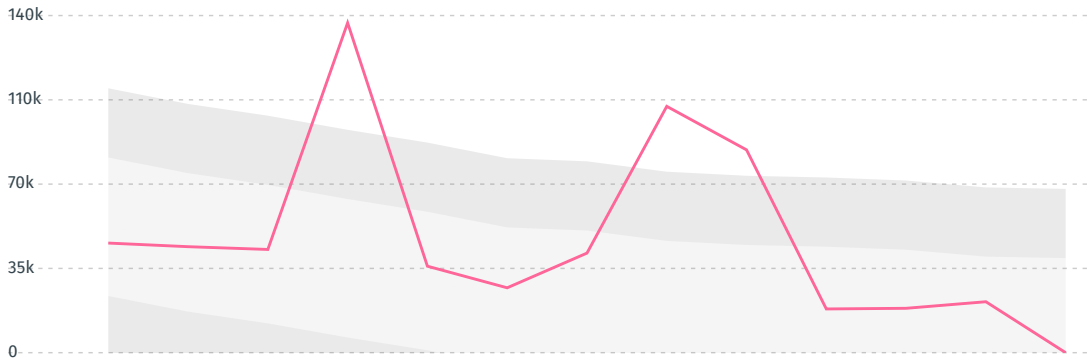

TOP IMPORTS IN 2017

COMMODITY	WORLD IMPORT RANKING	PRODUCTION	IMPORTS	VALUE
SOY	-	0	-	-
BEEF	-	955	-	-
SHRIMP	-	7.5	-	-

TOP EXPORT TRADERS OF SHRIMP IN MARTINIQUE IN 2017

TOP EXPORT COUNTRIES OF SHRIMP TO MARTINIQUE IN 2017

DEFORESTATION ALERTS IN PERU

There were **0** GLAD alerts reported in the week of the **18th of January 2021**. This was **normal** compared to the same week in previous years.

Caution: GLAD alerts from the last six months are preliminary. Revisions are made as unconfirmed alerts are removed from the data and alert totals are finalized six months after posting. Source: **Global Forest Watch**