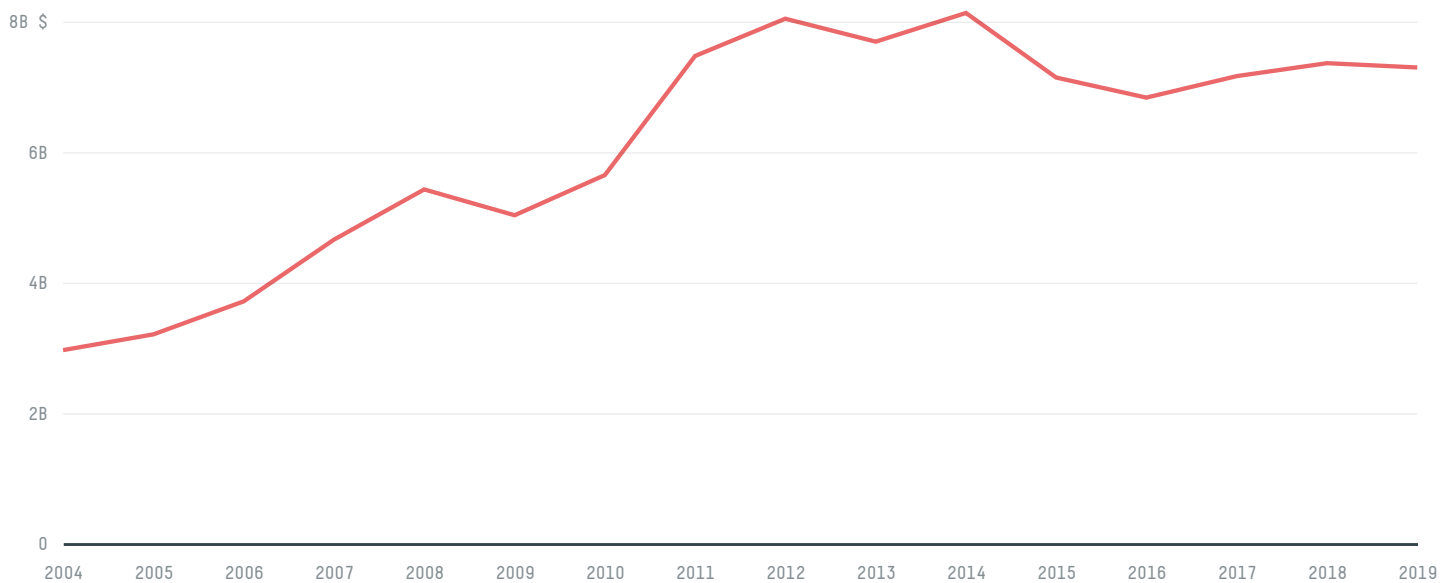

TOP IMPORTS IN 2018

COMMODITY	WORLD IMPORT RANKING	PRODUCTION	IMPORTS	VALUE
SOY	24	7,266,600	2,043,533,070	751,067,863
CHICKEN	23	1,296,406	166,120,750.5	504,700,557
PALM OIL	47	-	114,647,243.4	98,039,224
BEEF	30	1,231,352	113,491,932.9	1,209,861,378
PORK	35	2,142,283	66,401,278.9	873,559,227
CORN	83	13,884,800	55,691,090.7	576,694,452
COTTON	28	0	22,472,350.5	11,537,538
COCOA	56	0	6,231,485	529,859,337
PALM KERNEL	56	-	970,422	21,895,713
SUGARCANE	155	0	856,642	1,042,727,441
SHRIMP	70	0	567,322	375,910,220
COFFEE	155	0	0	1,357,343,092
WOOD PULP	120	-	0	11,725,520

IMPORT TRAJECTORY OF CANADA