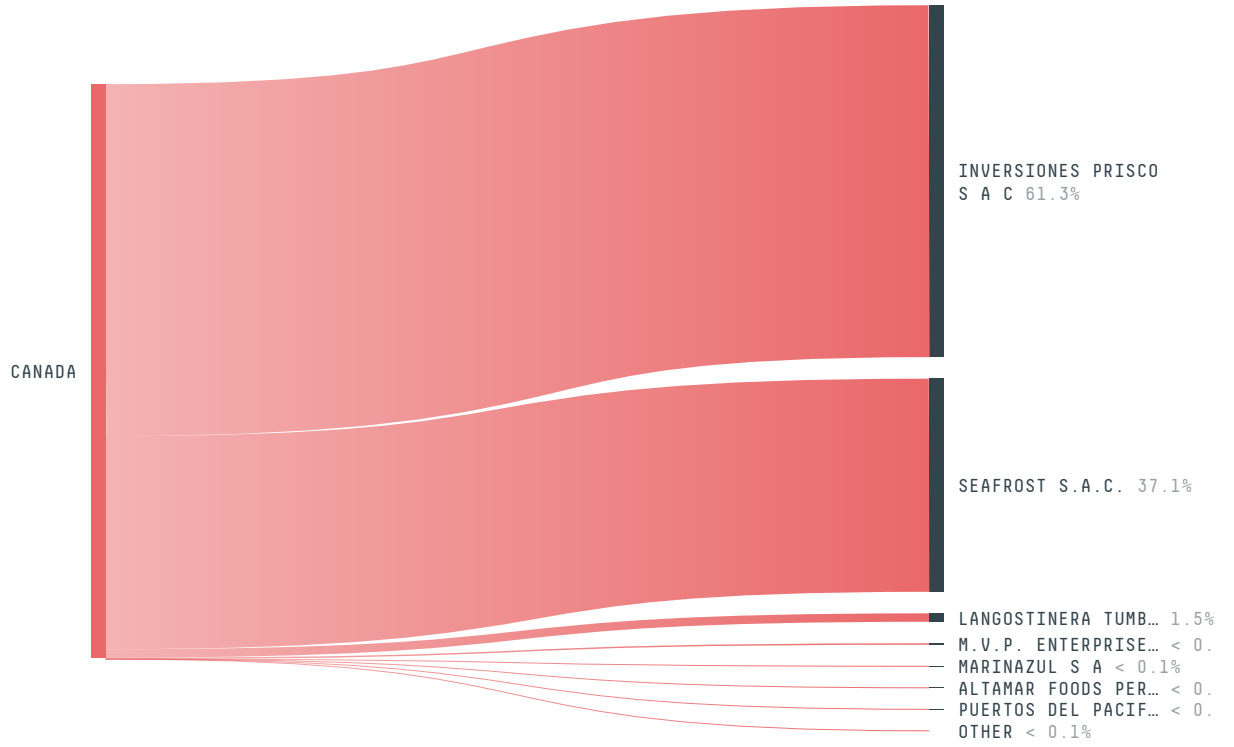

trase

CANADA (importer)

ACTIVITY	COMMODITY	YEAR
Importer	Shrimp	2018

POPULATION	GDP	SURFACE AREA
37,057,765	1,716,262,621,082.2	9,984,670

AGRICULTURAL LAND AREA	FORESTED LAND AREA
626,710	3,470,224.1

CANADA is the world's 2nd largest country by area, 39th largest by population size and is the world's 11th largest economy (by GDP). Forests make up 35% of its area, and agriculture 6%. It's placement in the Human Development Index is 0.922. CANADA is a signatory to NYDF ENDORSER and ADP SIGNATORY.

TOP IMPORTS IN 2018

COMMODITY	WORLD IMPORT RANKING	PRODUCTION	IMPORTS	VALUE
SOY	24	7,266,600	2,043,533,070	751,067,863
CHICKEN	23	1,296,406	166,120,750.5	504,700,557
PALM OIL	47	-	114,647,243.4	98,039,224
BEEF	30	1,231,352	113,491,932.9	1,209,861,378
PORK	35	2,142,283	66,401,278.9	873,559,227
CORN	83	13,884,800	55,691,090.7	576,694,452
COTTON	28	0	22,472,350.5	11,537,538
COCOA	56	0	6,231,485	529,859,337
PALM KERNEL	56	-	970,422	21,895,713
SUGARCANE	155	0	856,642	1,042,727,441
SHRIMP	70	0	567,322	375,910,220
COFFEE	155	0	0	1,357,343,092
WOOD PULP	120	-	0	11,725,520

IMPORT TRAJECTORY OF CANADA

TOP EXPORT TRADERS OF SHRIMP IN CANADA IN 2018

TOP EXPORT COUNTRIES OF SHRIMP TO CANADA IN 2018

AUSTRALIA	45.8%
COSTA RICA	18.6%
LEBANON	13.6%
PAKISTAN	10.2%
DOMINICAN REPUBLIC	6.8%
BELIZE	5.1%
UNITED KINGDOM	< 0.1%
MADAGASCAR	< 0.1%
HONDURAS	< 0.1%
BELGIUM	< 0.1%