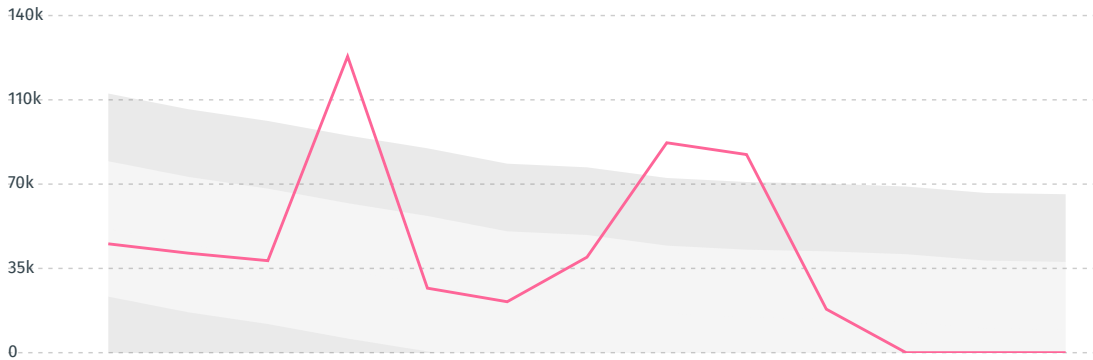

IMPORT TRAJECTORY OF CANADA

TOP EXPORT TRADERS OF SHRIMP IN CANADA IN 2018

TOP EXPORT COUNTRIES OF SHRIMP TO CANADA IN 2018

AUSTRALIA	45.8%
COSTA RICA	18.6%
LEBANON	13.6%
PAKISTAN	10.2%
DOMINICAN REPUBLIC	6.8%
BELIZE	5.1%
UNITED KINGDOM	< 0.1%
MADAGASCAR	< 0.1%
HONDURAS	< 0.1%
BELGIUM	< 0.1%

DEFORESTATION ALERTS IN PERU

There were **0** GLAD alerts reported in the week of the **18th of January 2021**. This was **normal** compared to the same week in previous years.

Caution: GLAD alerts from the last six months are preliminary. Revisions are made as unconfirmed alerts are removed from the data and alert totals are finalized six months after posting. Source: **Global Forest Watch**