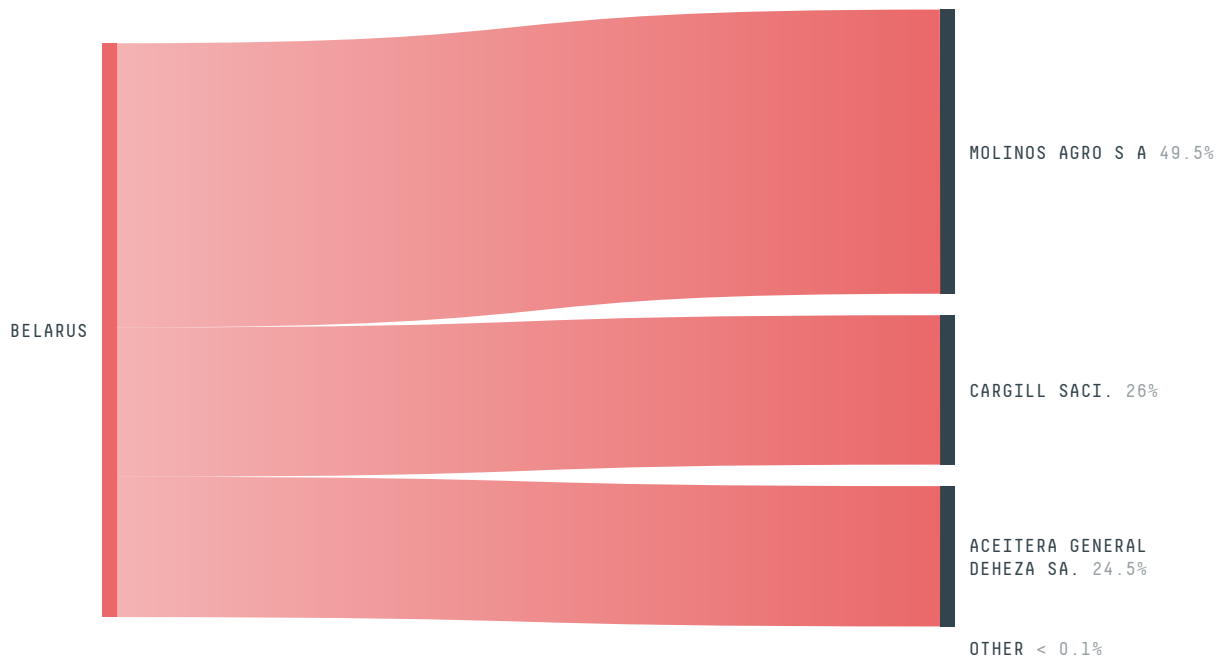

TOP EXPORT TRADERS OF SOY IN BELARUS IN 2018