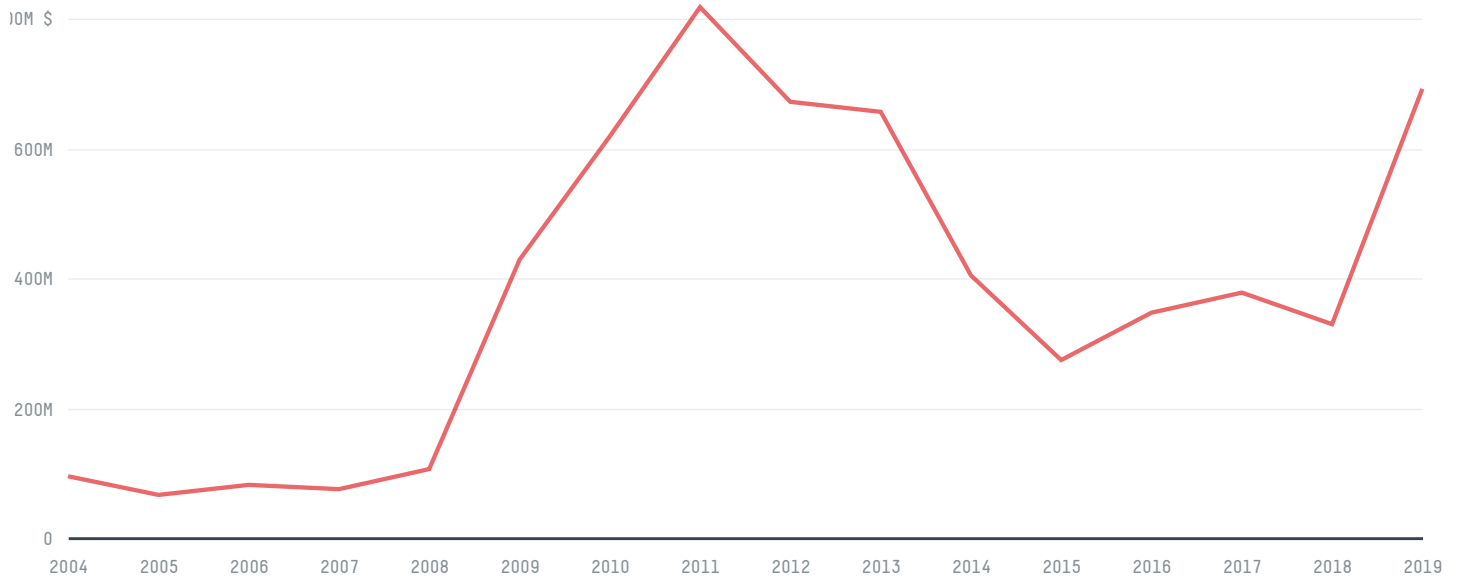

IMPORT TRAJECTORY OF BELARUS