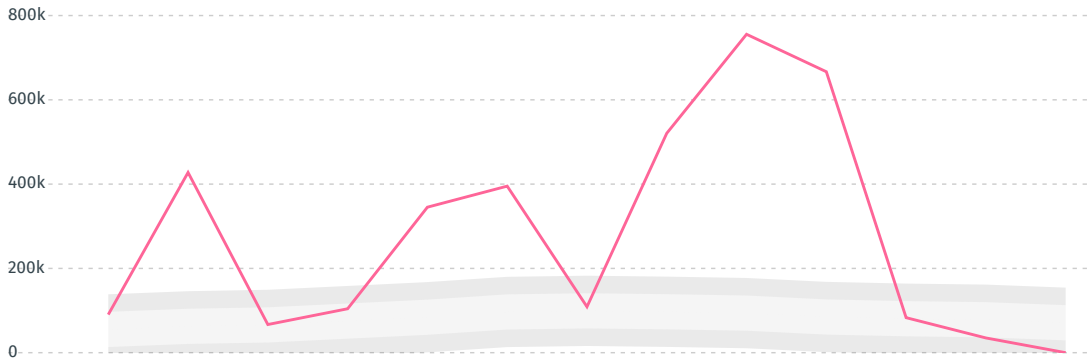

IMPORT TRAJECTORY OF BELARUS

TOP EXPORT TRADERS OF SOY IN BELARUS IN 2018

DEFORESTATION ALERTS IN ARGENTINA

There were **0** GLAD alerts reported in the week of the **11th of January 2021**. This was **low** compared to the same week in previous years.