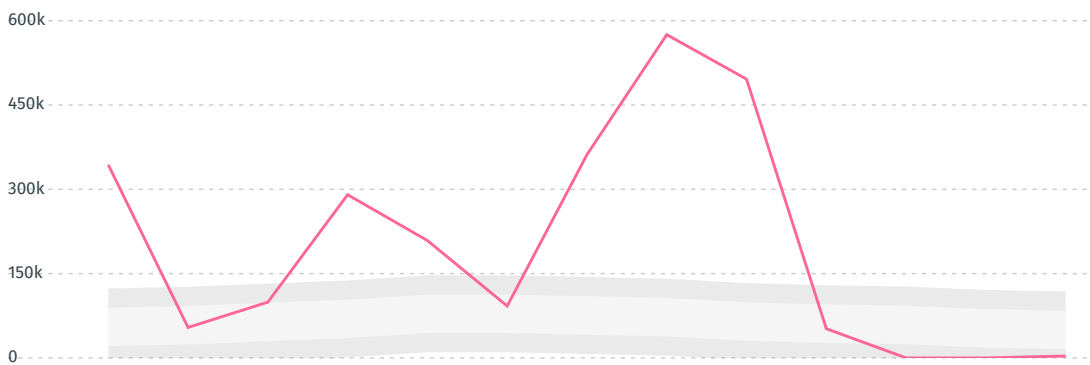

Caution: GLAD alerts from the last six months are preliminary. Revisions are made as unconfirmed alerts are removed from the data and alert totals are finalized six months after posting. Source: **Global Forest Watch**

Trase is a partnership between

Stockholm Environment Institute

Global Canopy Programme

In collaboration with

vizzuality

The European Forest Institute

and many other organizations and

Donors

The Global Environment Facility

WWF

Europe

Gordon and Betty Moore Foundation

The Nature Conservancy

Department for International Development

This website uses cookies to provide you with an improved user experience. By continuing to browse this site, you consent to the use of cookies and similar technologies. Please visit our [privacy policy](#) for further details.

I AGREE