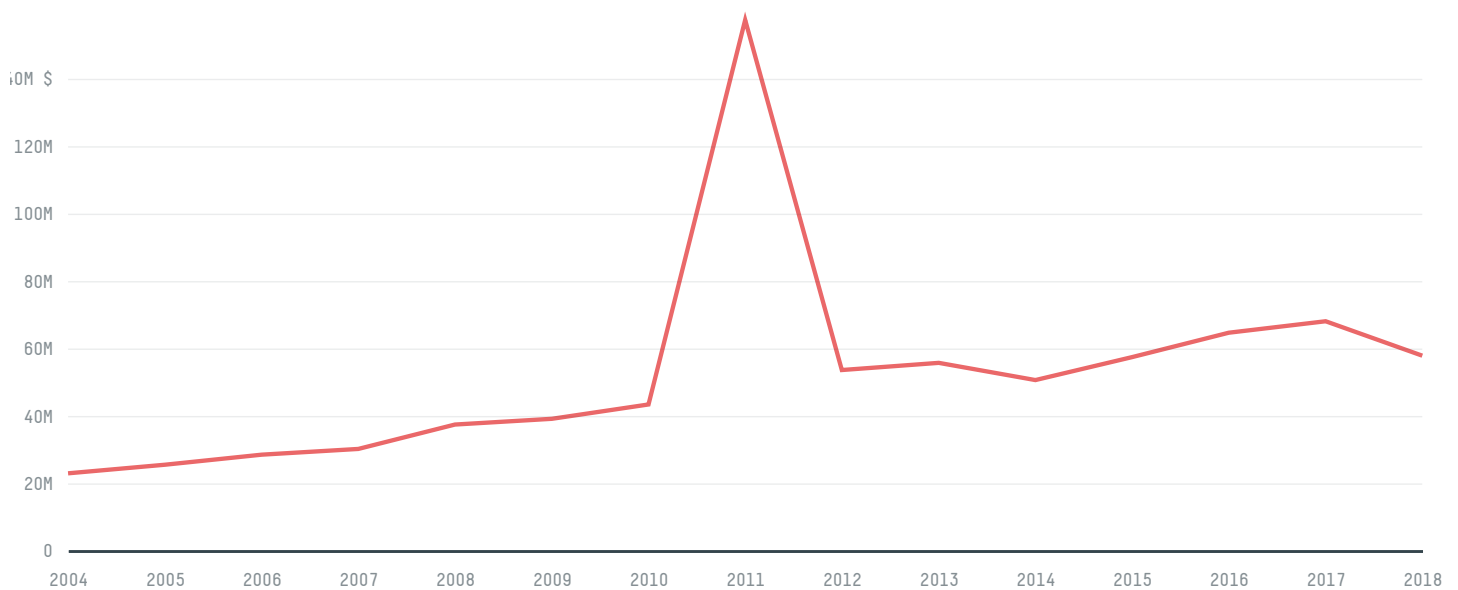

TOP IMPORTS IN 2018

COMMODITY	WORLD IMPORT RANKING	PRODUCTION	IMPORTS	VALUE
CORN	98	1,260,926	37,302,899.8	16,177,488
SUGARCANE	149	9,616,440	6,765,811.8	411,591
SOY	125	2,942,131	2,670,037.1	1,651,603
BEEF	110	268,000	2,252,836.5	3,152,784
PALM OIL	111	-	2,237,751.6	2,616,162
COCOA	68	5,846	2,140,942	5,552,036
COFFEE	105	22,121	1,873,744.5	16,097,118
CHICKEN	128	482,332	1,605,157.9	9,059,090
WOOD PULP	64	-	864,532	789,013
COTTON	90	117,000	485,756.4	971,183
PALM KERNEL	76	-	262,902	414,132
PORK	134	109,000	94,828.9	714,566
SHRIMP	112	0	38,060	155,322

IMPORT TRAJECTORY OF BOLIVIA