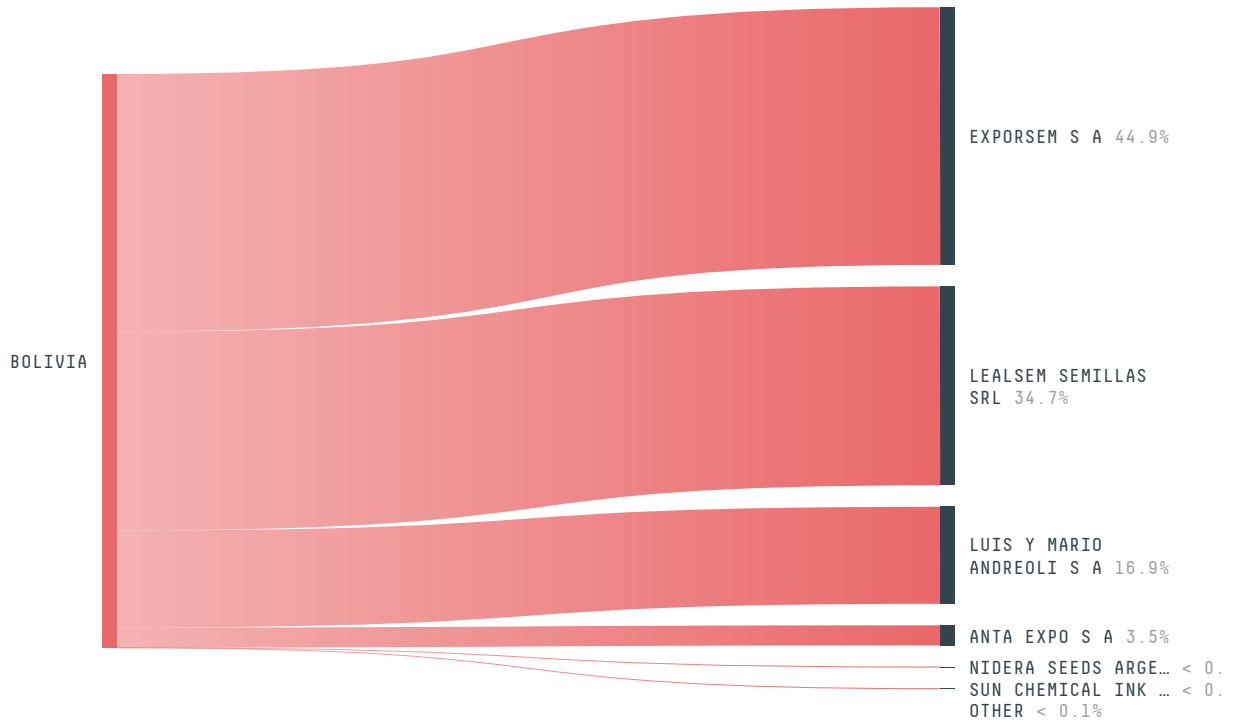

TOP EXPORT TRADERS OF SOY IN BOLIVIA IN 2018