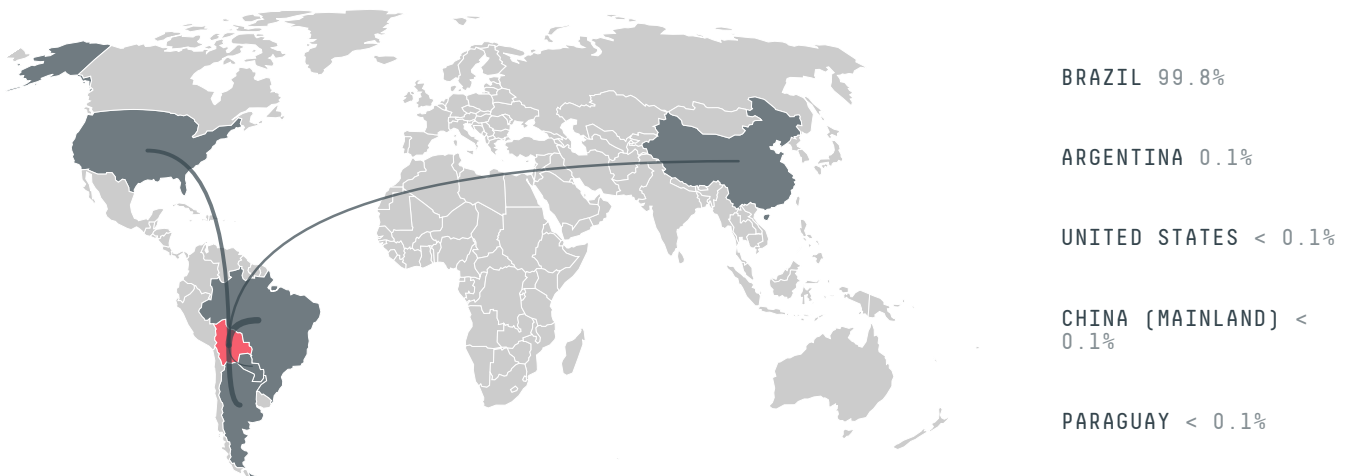

trase

BOLIVIA (importer)

ACTIVITY	COMMODITY	YEAR
Importer	Soy	2018

POPULATION	GDP	SURFACE AREA
11,353,142	40,287,647,930.5	1,098,580

AGRICULTURAL LAND AREA	FORESTED LAND AREA
376,850	544,750

BOLIVIA is the world's 26th largest country by area, 79th largest by population size and is the world's 94th largest economy (by GDP). Forests make up 50% of its area, and agriculture 34%. It's placement in the Human Development Index is 0.703. BOLIVIA is a signatory to NYDF ENDORSER and ADP SIGNATORY.

TOP IMPORTS IN 2018

COMMODITY	WORLD IMPORT RANKING	PRODUCTION	IMPORTS	VALUE
CORN	98	1,260,926	37,302,899.8	16,177,488
SUGARCANE	149	9,616,440	6,765,811.8	411,591
SOY	125	2,942,131	2,670,037.1	1,651,603
BEEF	110	268,000	2,252,836.5	3,152,784
PALM OIL	111	-	2,237,751.6	2,616,162
COCOA	68	5,846	2,140,942	5,552,036
COFFEE	105	22,121	1,873,744.5	16,097,118
CHICKEN	128	482,332	1,605,157.9	9,059,090
WOOD PULP	64	-	864,532	789,013
COTTON	90	117,000	485,756.4	971,183
PALM KERNEL	76	-	262,902	414,132
PORK	134	109,000	94,828.9	714,566
SHRIMP	112	0	38,060	155,322

IMPORT TRAJECTORY OF BOLIVIA

TOP EXPORT TRADERS OF SOY IN BOLIVIA IN 2018

TOP EXPORT COUNTRIES OF SOY TO BOLIVIA IN 2018

DEFORESTATION ALERTS IN ARGENTINA

There were **3** GLAD alerts reported in the week of the **18th of January 2021**. This was **low** compared to the same week in previous years.