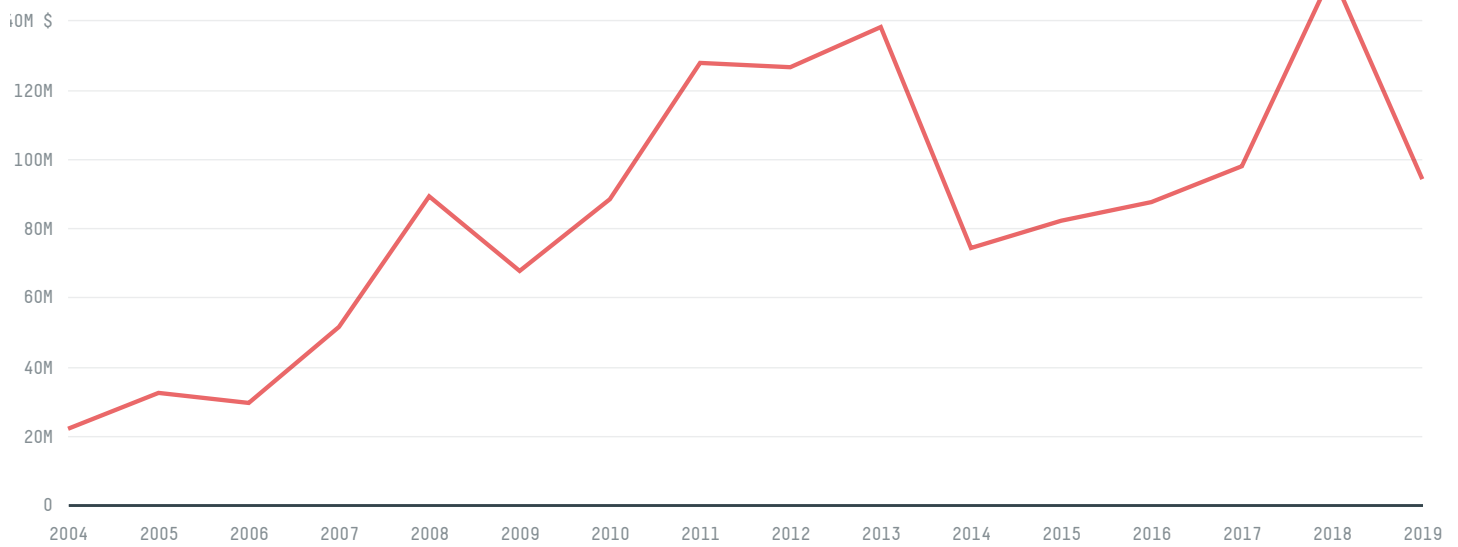

TOP IMPORTS IN 2018

COMMODITY	WORLD IMPORT RANKING	PRODUCTION	IMPORTS	VALUE
SUGARCANE	85	6,160,000	504,809,378.2	27,334,039
BEEF	56	495,000	25,670,255.9	48,162,943
CORN	113	5,344,650	12,362,146	46,178,206
COTTON	39	18,986	9,232,875.4	4,080,900
SOY	47	11,045,971	5,525,378.5	4,952,560
WOOD PULP	78	-	2,559,130	2,068,405
PORK	68	186,769	1,515,154.5	3,356,701
COFFEE	99	441	1,474,745.8	6,295,973
COCOA	87	0	419,860	1,263,782
SHRIMP	91	0	145,851	1,112,881
PALM KERNEL	104	-	18,841	43,049
PALM OIL	-	-	-	-
CHICKEN	114	45,391	0	8,571,050

IMPORT TRAJECTORY OF PARAGUAY