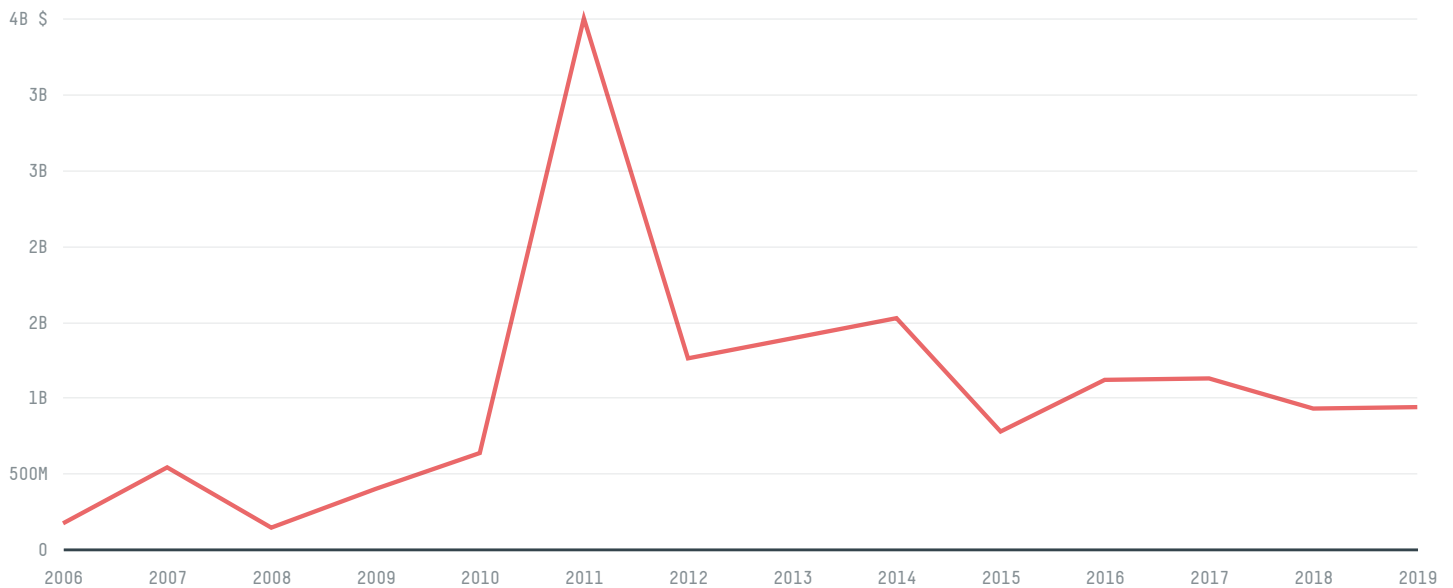

TOP IMPORTS IN 2016

COMMODITY	WORLD IMPORT RANKING	PRODUCTION	IMPORTS	VALUE
SUGARCANE	17	1,487,173	8,947,658,624.9	786,002,607
PALM OIL	29	-	261,805,404.8	203,720,388
CORN	48	11,547,980	260,005,801	83,149,776
WOOD PULP	41	-	12,915,142	8,184,012
SOY	108	614,632	11,431,396.7	5,973,673
COFFEE	81	1,698	5,037,090.8	26,967,583
COTTON	54	278,821	4,669,844.1	6,040,884
BEEF	151	379,016	220,777.7	802,585
CHICKEN	155	202,848	93,243.9	598,086
COCOA	111	298,029	91,964	324,713
PORK	152	282,641	11,645.3	69,026

IMPORT TRAJECTORY OF NIGERIA