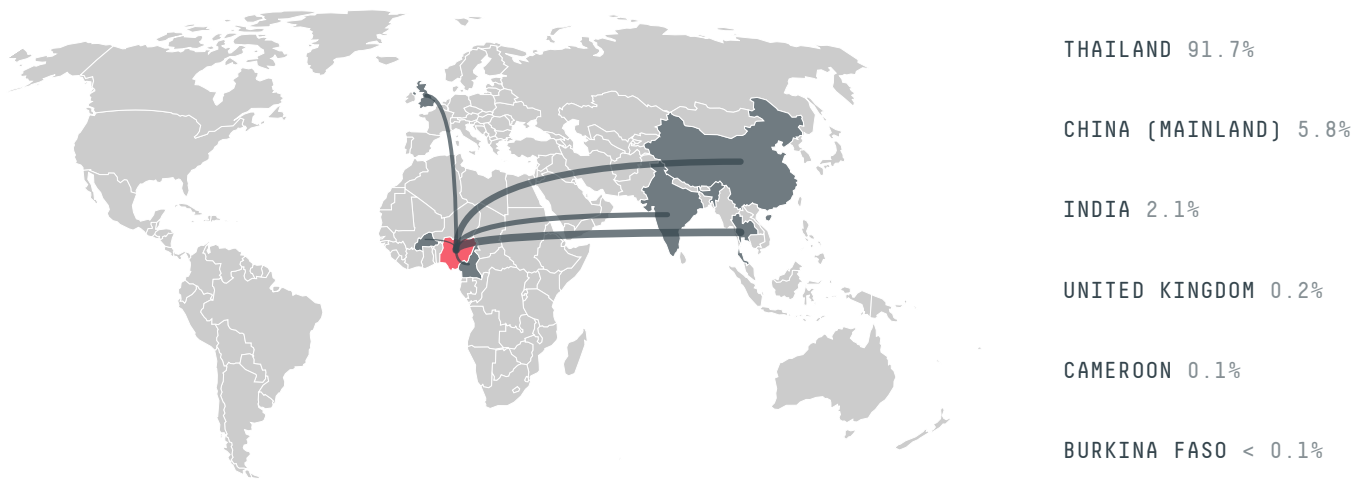

TOP EXPORT COUNTRIES OF SOY TO NIGERIA IN 2016