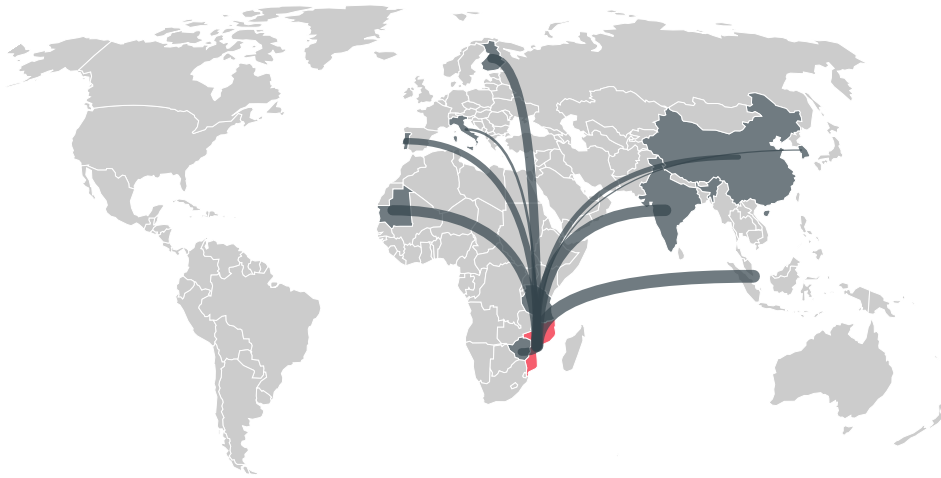

MOZAMBIQUE is the world's 34th largest country by area, 47th largest by population size and is the world's 126th largest economy (by GDP). Forests make up 48% of its area, and agriculture 64%. It's placement in the Human Development Index is 0.446. MOZAMBIQUE is a signatory to NYDF ENDORSER and ADP SIGNATORY.

TOP IMPORTS IN 2018

COMMODITY	WORLD IMPORT RANKING	PRODUCTION	IMPORTS	VALUE
SUGARCANE	114	3,072,851	110,548,109.6	7,738,704
SOY	83	0	62,613,885.1	47,350,489
CORN	115	1,654,143	11,786,990.5	57,226,787
CHICKEN	99	86,363	8,884,812	13,535,898
BEEF	102	13,884	4,181,541.4	15,812,115
PORK	90	111,865	2,156,469.7	5,971,441
COCOA	108	0	106,228	783,765
PALM OIL	141	-	103,502.1	86,785,901

IMPORT TRAJECTORY OF MOZAMBIQUE

TOP EXPORT TRADERS OF SOY IN MOZAMBIQUE IN 2018

TOP EXPORT COUNTRIES OF SOY TO MOZAMBIQUE IN 2018

SINGAPORE	57.1%
INDIA	25.7%
MAURITANIA	14.3%
FINLAND	1%
ZIMBABWE	0.9%
PORTUGAL	0.9%
CHINA (MAINLAND)	< 0.1%
TANZANIA	< 0.1%
ITALY	< 0.1%
SOUTH KOREA	< 0.1%

Trase is a partnership between

Stockholm Environment Institute

In collaboration with

vizzuality

Donors

The Global Environment Facility

WWF

Europe