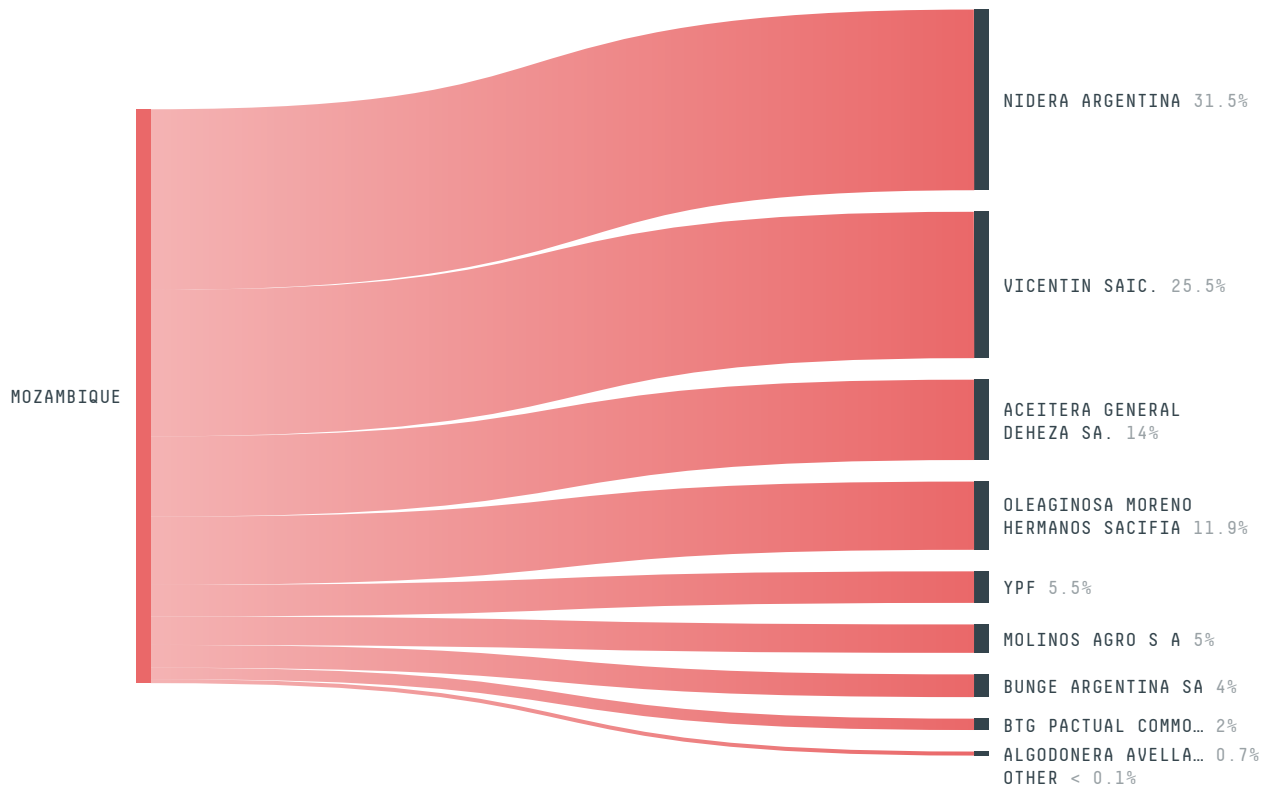

TOP EXPORT TRADERS OF SOY IN MOZAMBIQUE IN 2018