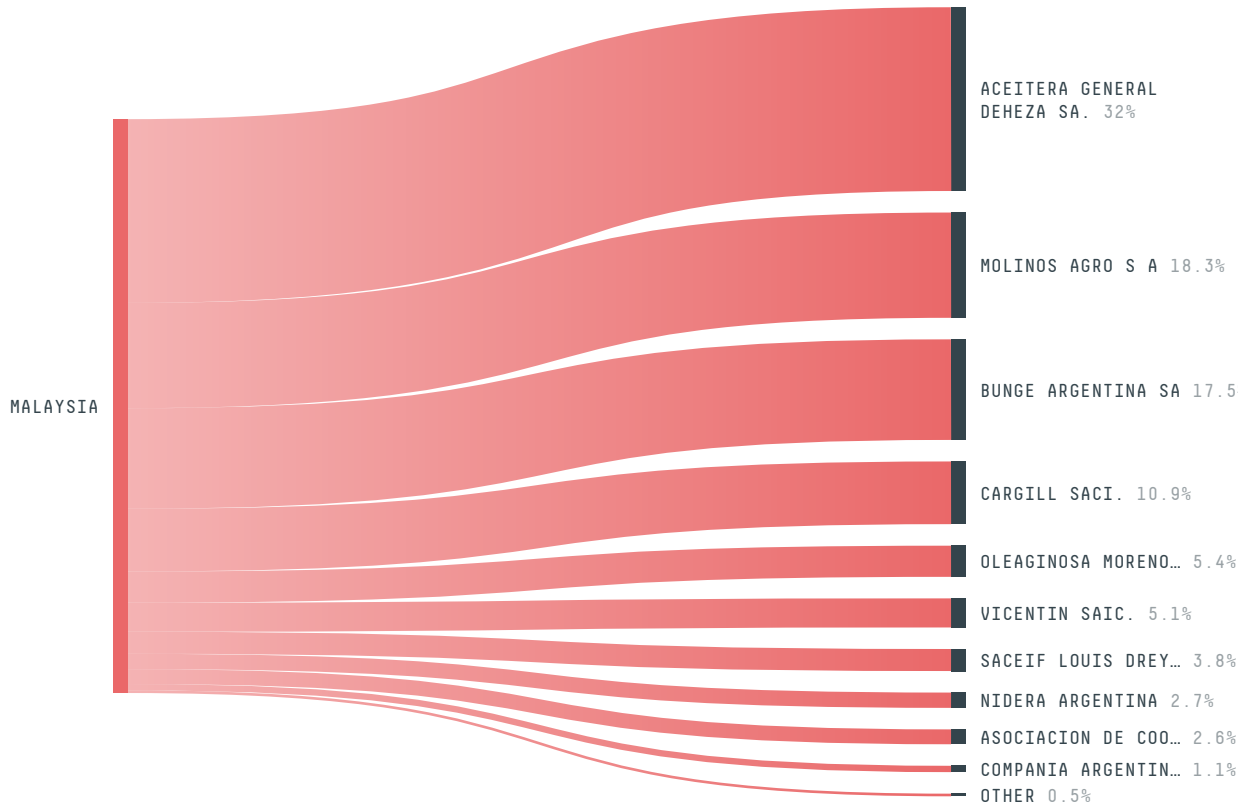

TOP EXPORT TRADERS OF SOY IN MALAYSIA IN 2018