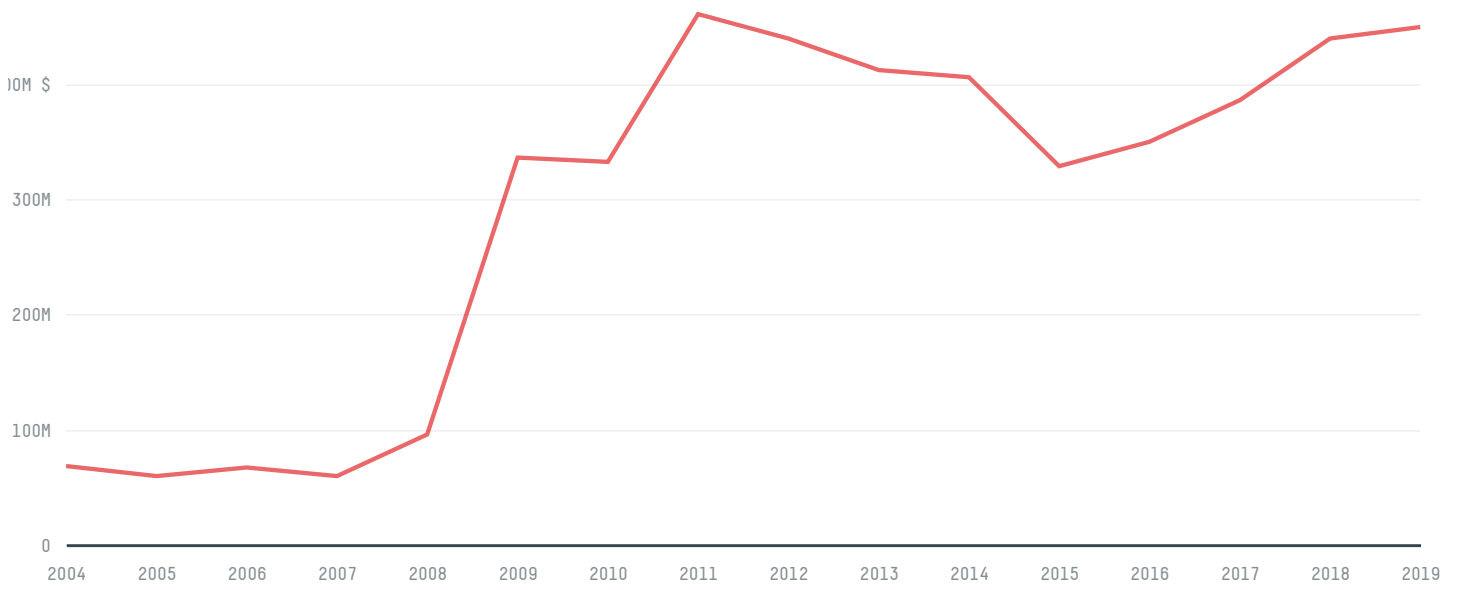

IMPORT TRAJECTORY OF LITHUANIA