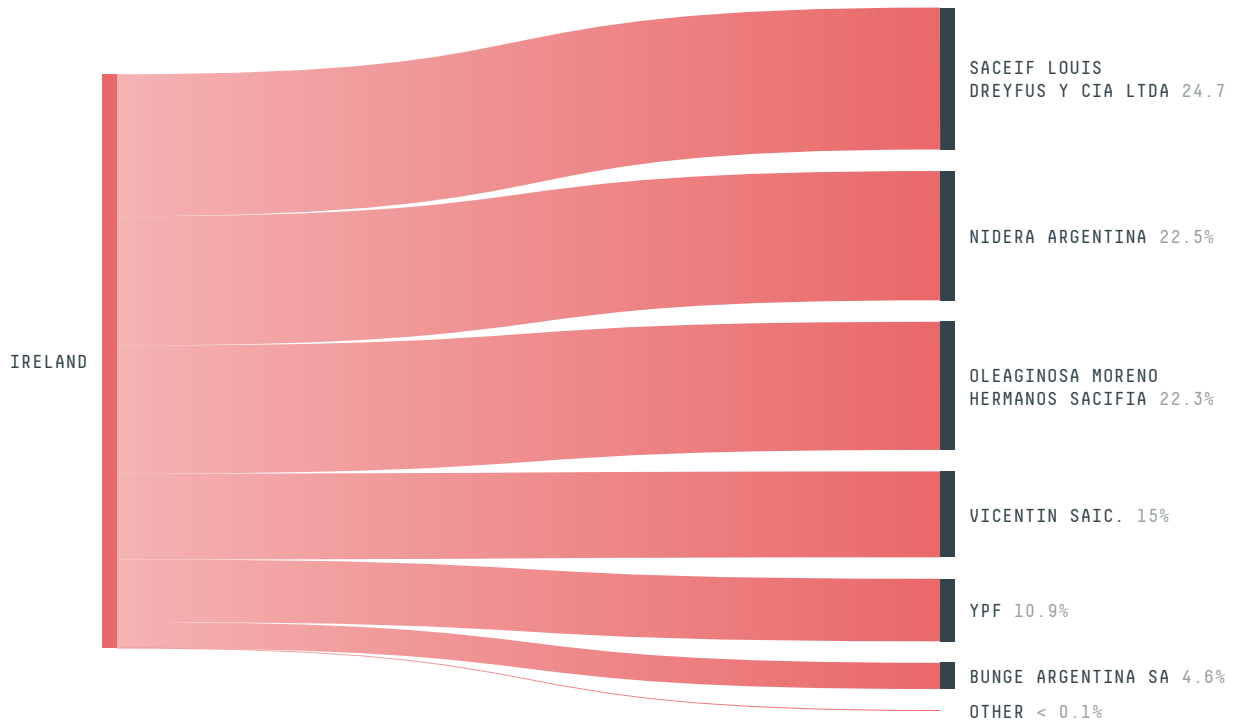

TOP EXPORT TRADERS OF SOY IN IRELAND IN 2018