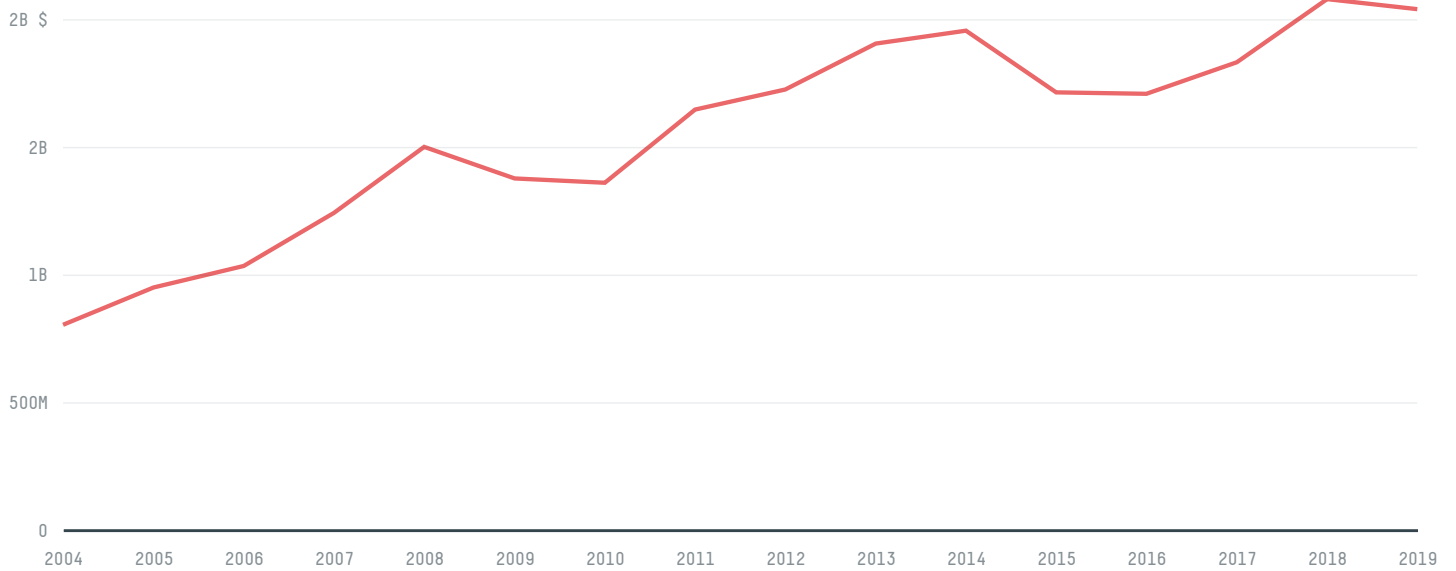

IMPORT TRAJECTORY OF IRELAND