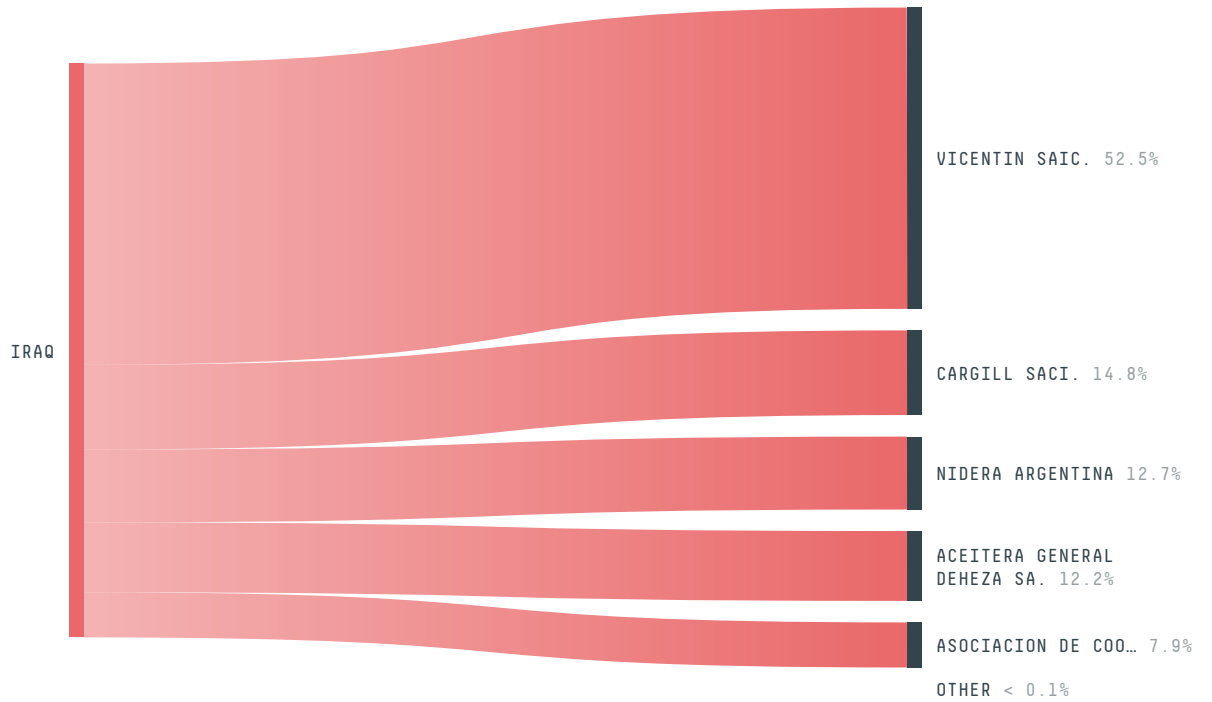

TOP EXPORT TRADERS OF SOY IN IRAQ IN 2018