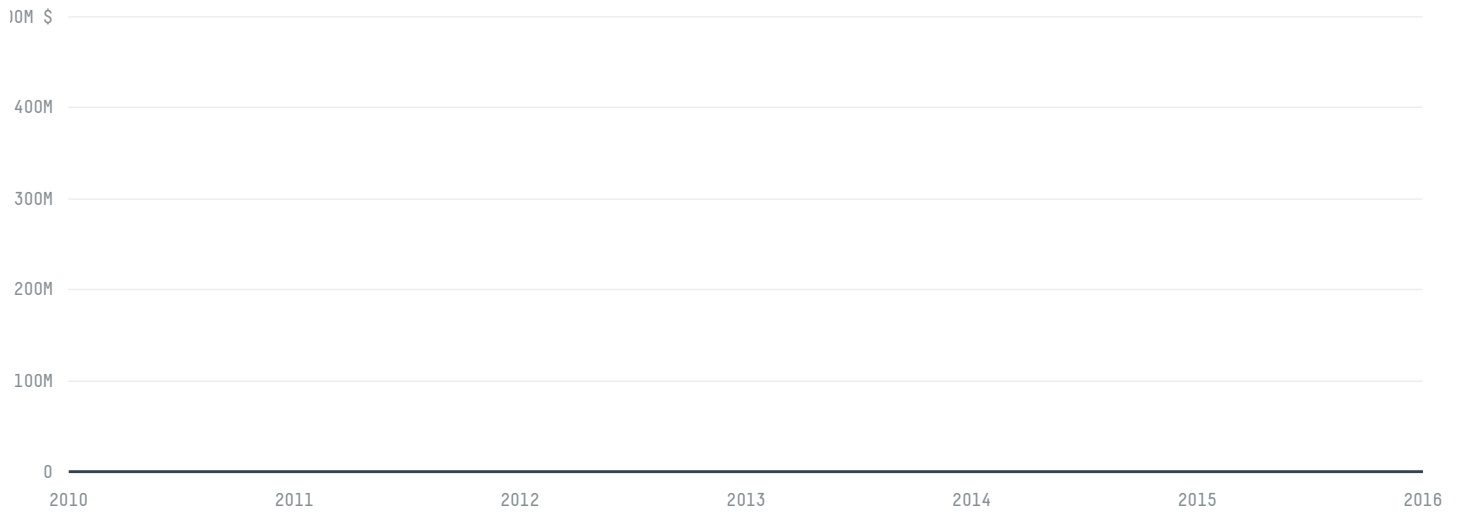

IMPORT TRAJECTORY OF IRAQ