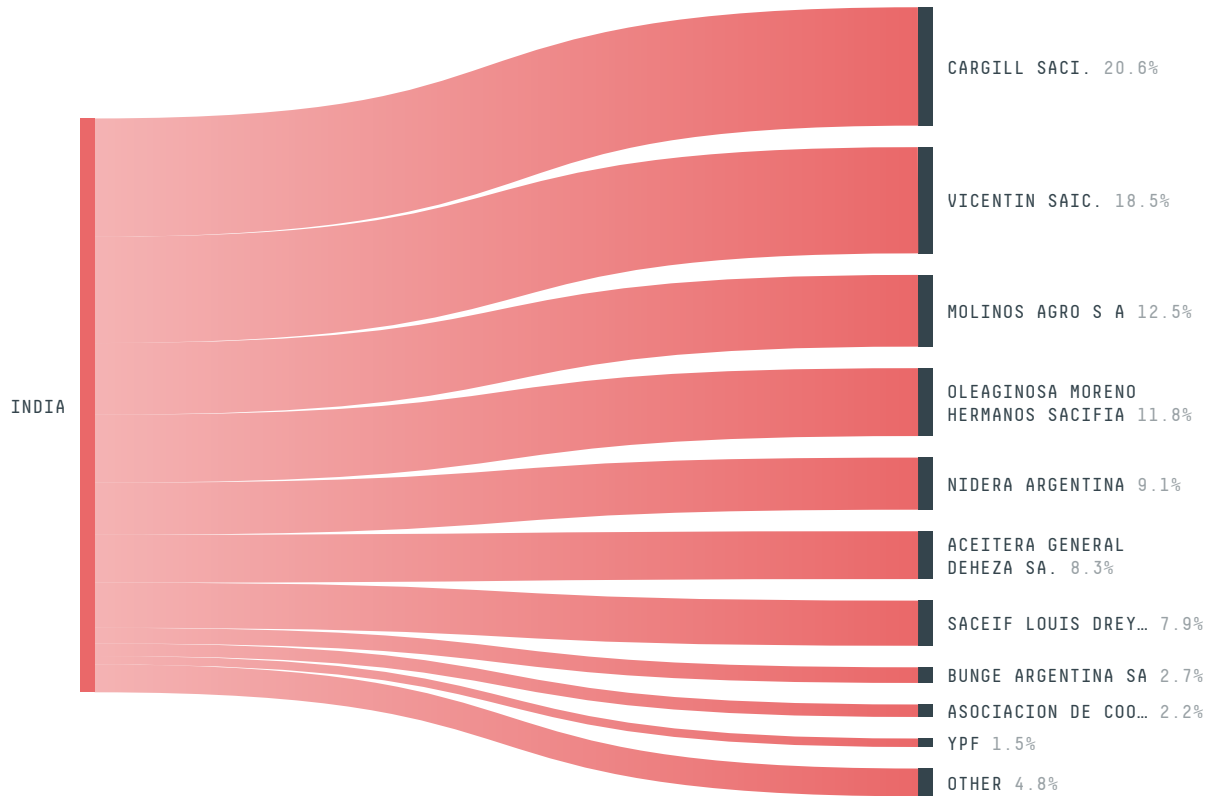

INDIA is a signatory to NYDF ENDORSER and ADP SIGNATORY.

TOP IMPORTS IN 2018

COMMODITY	WORLD IMPORT RANKING	PRODUCTION	IMPORTS	VALUE
SUGARCANE	6	376,900,000	21,604,378,887.4	848,875,092
PALM OIL	1	-	8,927,647,155.3	5,478,078,051
SOY	12	13,786,000	3,215,743,080.9	2,347,463,683
WOOD PULP	2	-	838,239,564	720,668,470
COTTON	7	14,657,000	304,241,704.9	631,696,093
PALM KERNEL	7	-	125,678,337	126,269,613
COFFEE	22	326,982	86,854,064.8	150,174,103
COCOA	18	17,333	73,206,057	190,900,921
CORN	100	27,820,000	34,847,602.1	20,143,945
SHRIMP	42	692,300	3,776,151	38,951,491
PORK	103	296,145	939,571.4	4,377,203
CHICKEN	145	3,590,525	222,408	4,120,955

IMPORT TRAJECTORY OF INDIA

TOP EXPORT TRADERS OF SOY IN INDIA IN 2018

TOP EXPORT COUNTRIES OF SOY TO INDIA IN 2018

DEFORESTATION ALERTS IN ARGENTINA

There were **0** GLAD alerts reported in the week of the **25th of January 2021**. This was **low** compared to the same week in previous years.