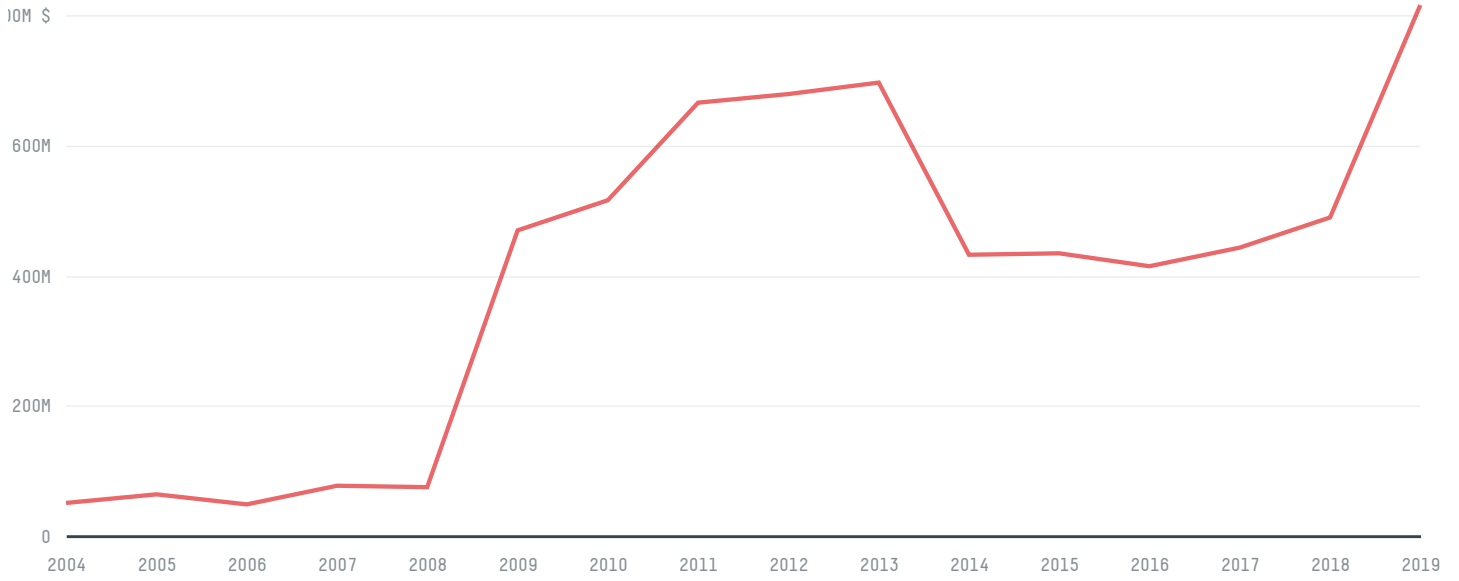

IMPORT TRAJECTORY OF GUATEMALA