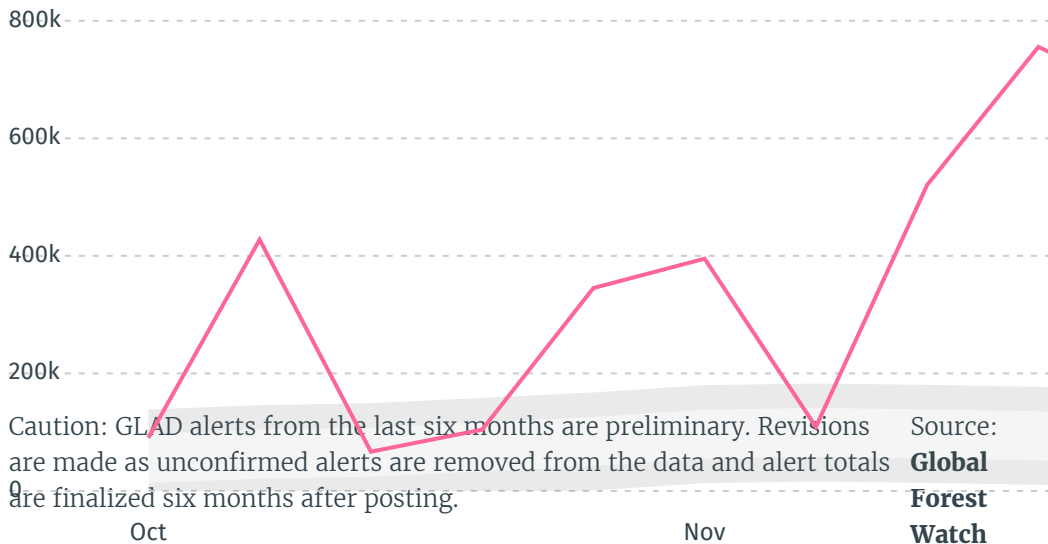

## DEFORESTATION ALERTS IN ARGENTINA

There were **0** GLAD alerts reported in the week of the **11th of January 2021**. This was **low** compared to the same week in previous years.

Trase is a partnership between