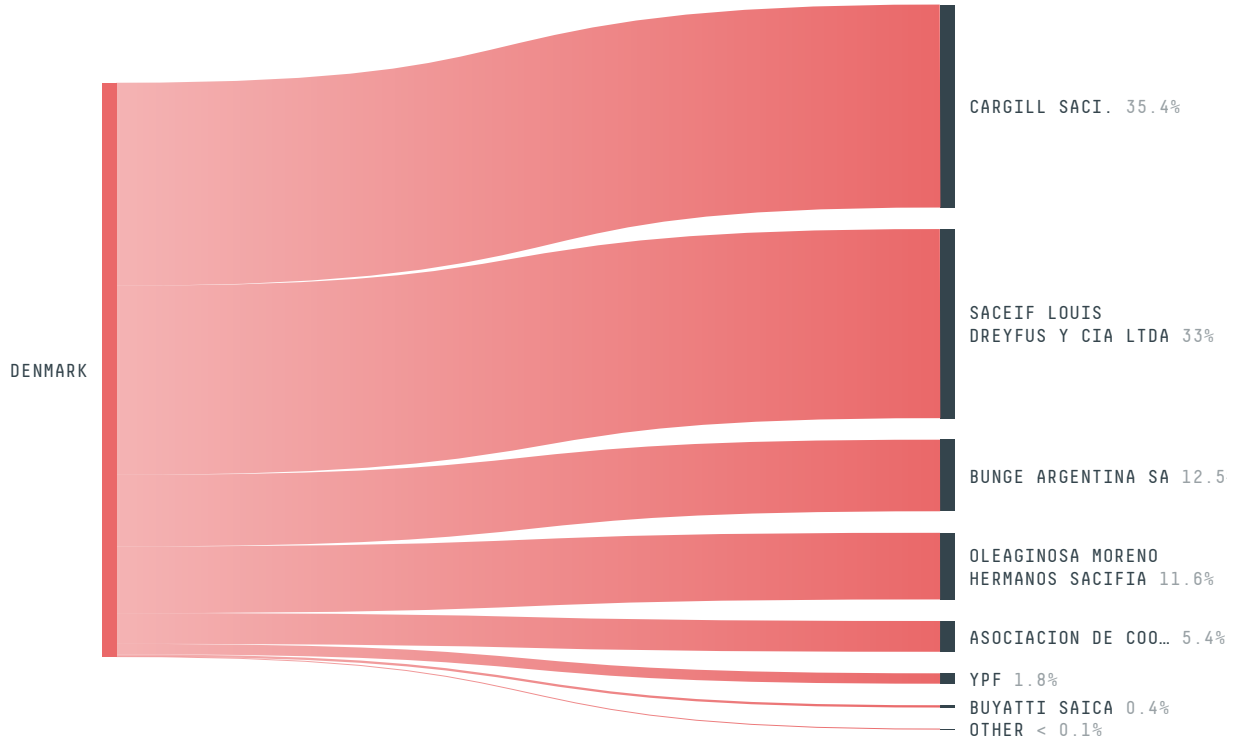

TOP EXPORT TRADERS OF SOY IN DENMARK IN 2018