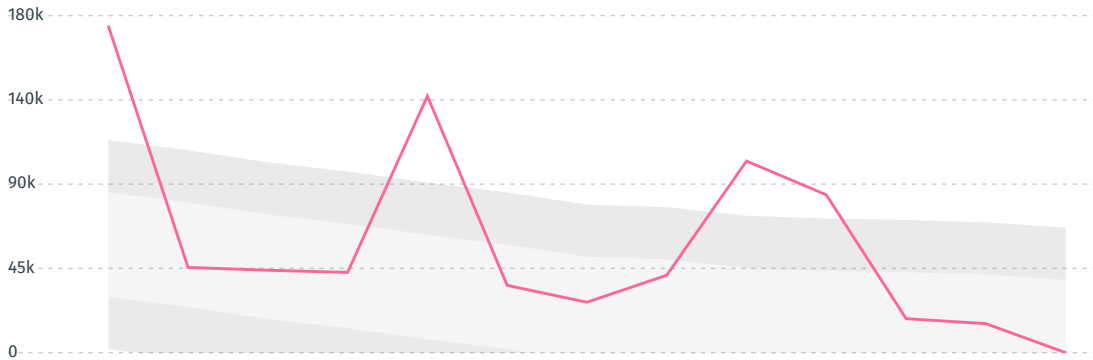

IMPORT TRAJECTORY OF BULGARIA

TOP EXPORT TRADERS OF COFFEE IN BULGARIA IN 2016

DEFORESTATION ALERTS IN PERU

There were **0** GLAD alerts reported in the week of the **11th of January 2021**. This was **normal** compared to the same week in previous years.