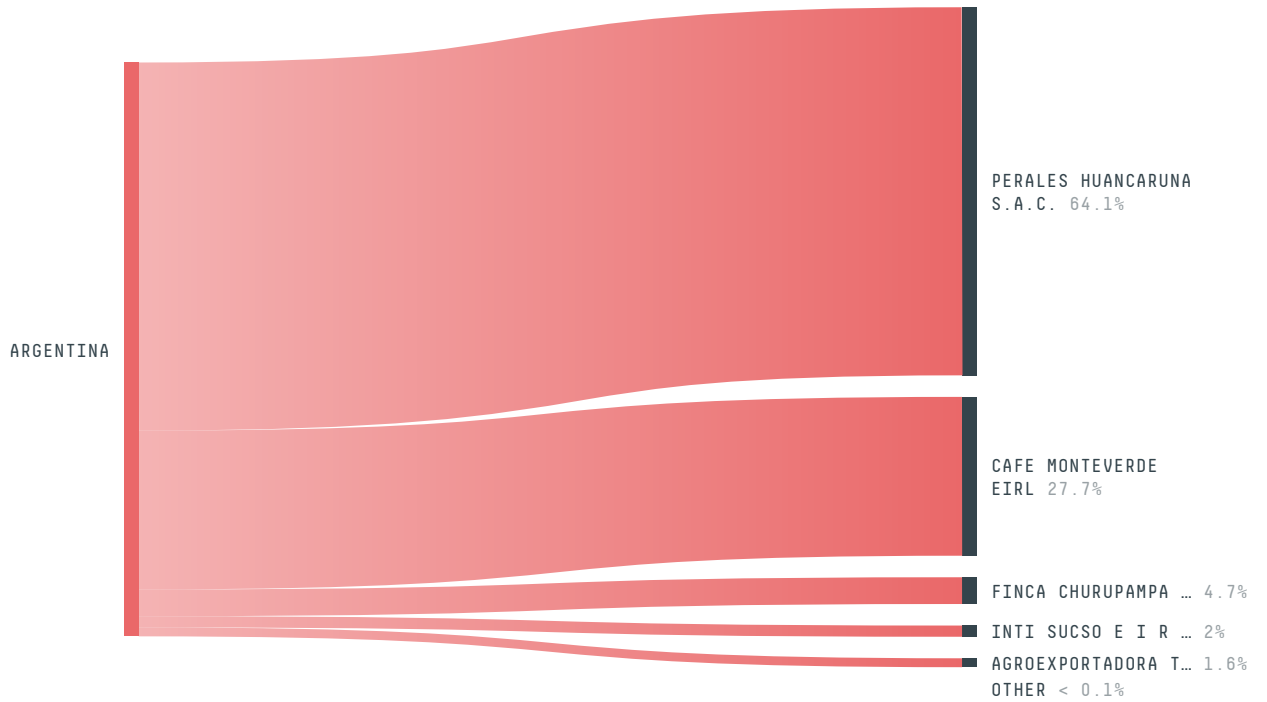

TOP EXPORT TRADERS OF COFFEE IN ARGENTINA IN 2018