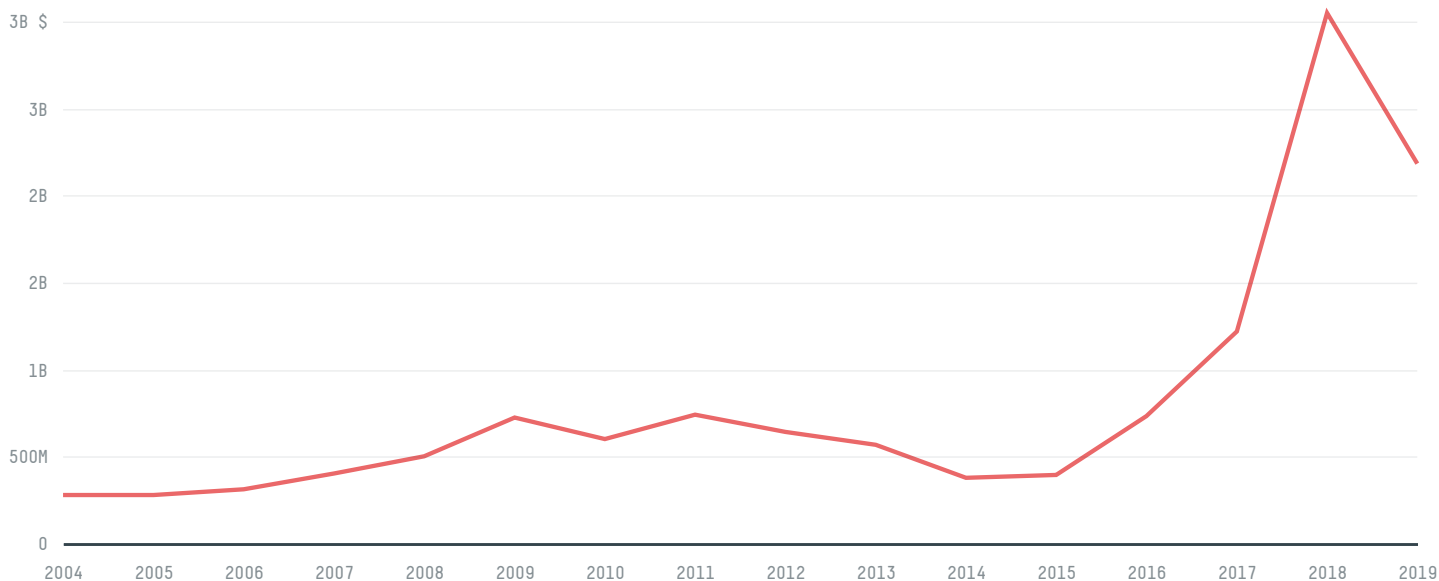

TOP IMPORTS IN 2018

COMMODITY	WORLD IMPORT RANKING	PRODUCTION	IMPORTS	VALUE
SOY	4	37,787,927	6,443,835,312.4	2,506,336,181
SUGARCANE	122	19,039,561	82,241,123.2	16,971,293
PORK	42	620,549	40,737,439.2	111,672,197
COFFEE	44	0	38,164,620.5	141,020,998
COCOA	24	0	33,955,025	123,372,094
BEEF	63	3,066,000	22,305,451.4	48,811,332
PALM KERNEL	26	-	12,867,042	16,835,419
CHICKEN	87	2,069,160	12,845,904	35,666,297
CORN	121	43,462,323	8,799,366	31,150,580
PALM OIL	102	-	4,786,408.4	4,508,171
WOOD PULP	51	-	3,470,082	3,197,611
COTTON	63	813,692	3,322,851.1	6,043,707
SHRIMP	65	0	744,153	5,350,506

IMPORT TRAJECTORY OF ARGENTINA