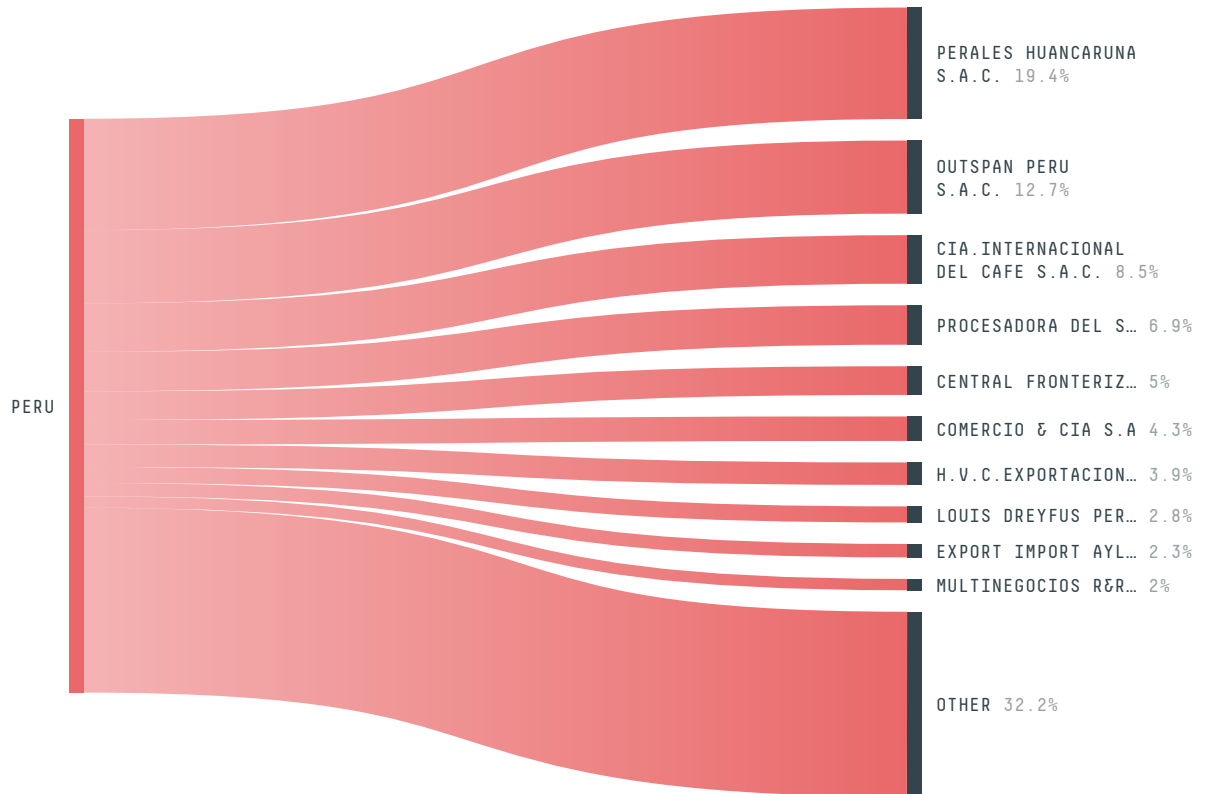

DEFORESTATION TRAJECTORY OF PERU

0 null

TOP IMPORT TRADERS OF COFFEE IN PERU IN 2018