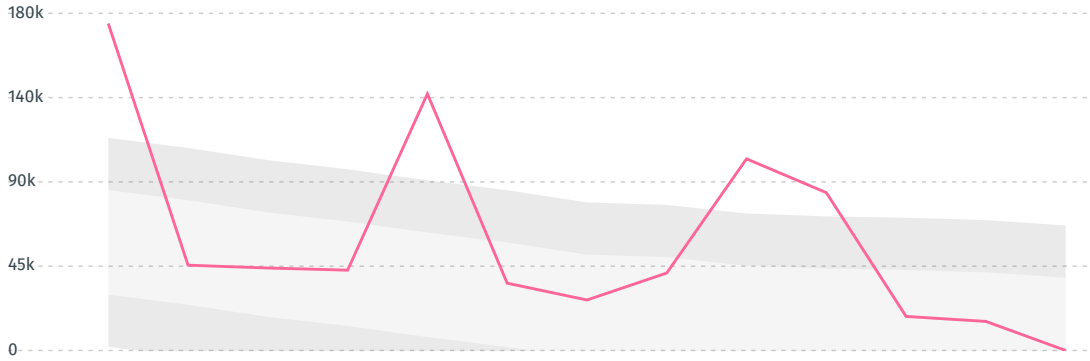

DEFORESTATION ALERTS IN PERU

There were **0** GLAD alerts reported in the week of the **11th of January 2021**. This was **normal** compared to the same week in previous years.

Caution: GLAD alerts from the last six months are preliminary. Revisions are made as unconfirmed alerts are removed from the data and alert totals are finalized six months after posting. Source: **Global Forest Watch**

Trase is a partnership between

In collaboration with

and many other organizations and individuals.

Donors

[Terms of Use](#) · [Privacy policy](#) · [Cookie policy](#) · [Contact us](#)