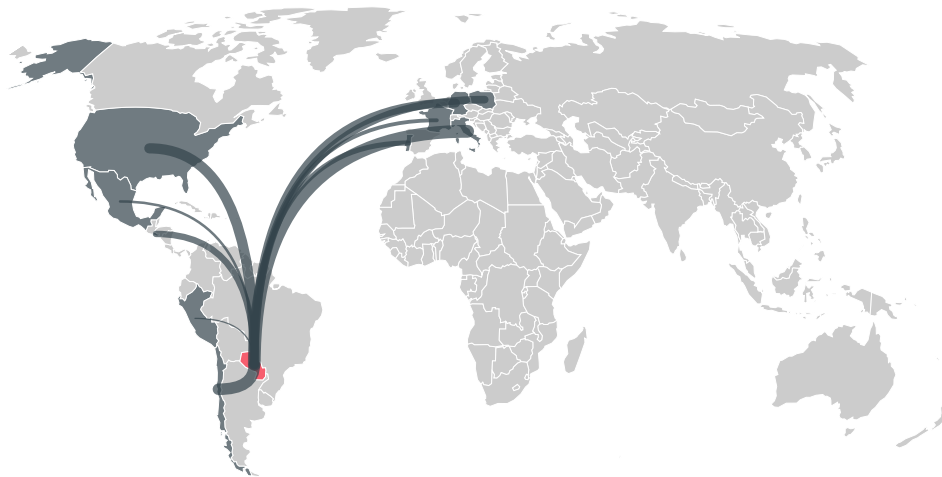

PARAGUAY is the world's 59th largest country by area, 106th largest by population size and is the world's 93rd largest economy (by GDP). Forests make up 37% of its area, and agriculture 54%. It's placement in the Human Development Index is 0.724. PARAGUAY is a signatory to NYDF ENDORSER and ADP SIGNATORY.

## TOP IMPORTS IN 2018

COMMODITY	WORLD IMPORT RANKING	PRODUCTION	IMPORTS	VALUE
SUGARCANE	91	6,160,000	568,964,962.9	30,403,620
BEEF	56	495,000	25,670,255.9	48,162,943
CORN	114	5,344,650	12,362,146	46,178,206
COTTON	39	18,986	9,232,875.4	4,080,900
SOY	118	11,045,971	6,315,014.3	4,705,376
COFFEE	99	441	2,497,182.5	15,322,266
PORK	88	186,769	2,198,839.3	5,604,817
WOOD PULP	60	-	1,122,084	804,438
CHICKEN	139	45,391	722,025.1	9,959,359
COCOA	87	0	419,860	1,263,782
SHRIMP	92	0	145,851	1,112,881
PALM KERNEL	104	-	18,841	43,049
PALM OIL	146	-	14,311.6	15,767

## IMPORT TRAJECTORY OF PARAGUAY

## TOP EXPORT COUNTRIES OF COFFEE TO PARAGUAY IN 2018

Country	Percentage
ITALY	35.1%
CHILE	14.3%
UNITED STATES	13.9%
GERMANY	9.6%
POLAND	9%
EL SALVADOR	6.3%
PORTUGAL	4.4%
FRANCE	4%
MEXICO	3.3%
PERU	< 0.1%