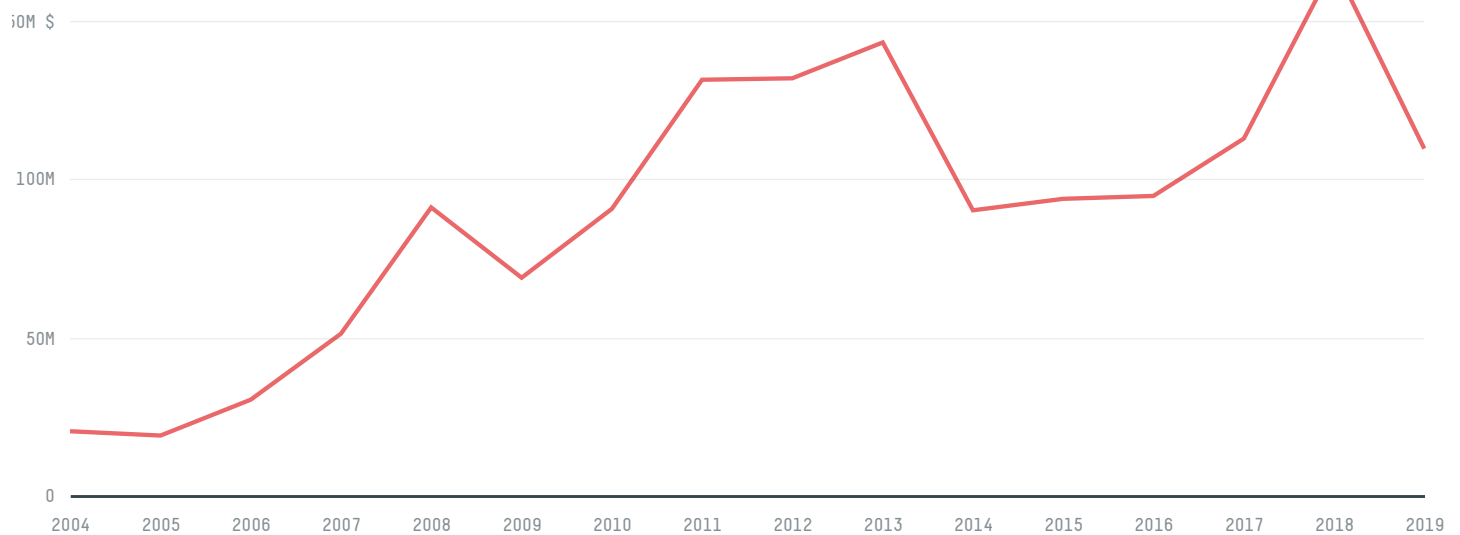

TOP IMPORTS IN 2018

COMMODITY	WORLD IMPORT RANKING	PRODUCTION	IMPORTS	VALUE
SUGARCANE	91	6,160,000	568,964,962.9	30,403,620
BEEF	56	495,000	25,670,255.9	48,162,943
CORN	114	5,344,650	12,362,146	46,178,206
COTTON	39	18,986	9,232,875.4	4,080,900
SOY	118	11,045,971	6,315,014.3	4,705,376
COFFEE	99	441	2,497,182.5	15,322,266
PORK	88	186,769	2,198,839.3	5,604,817
WOOD PULP	60	-	1,122,084	804,438
CHICKEN	139	45,391	722,025.1	9,959,359
COCOA	87	0	419,860	1,263,782
SHRIMP	92	0	145,851	1,112,881
PALM KERNEL	104	-	18,841	43,049
PALM OIL	146	-	14,311.6	15,767

IMPORT TRAJECTORY OF PARAGUAY