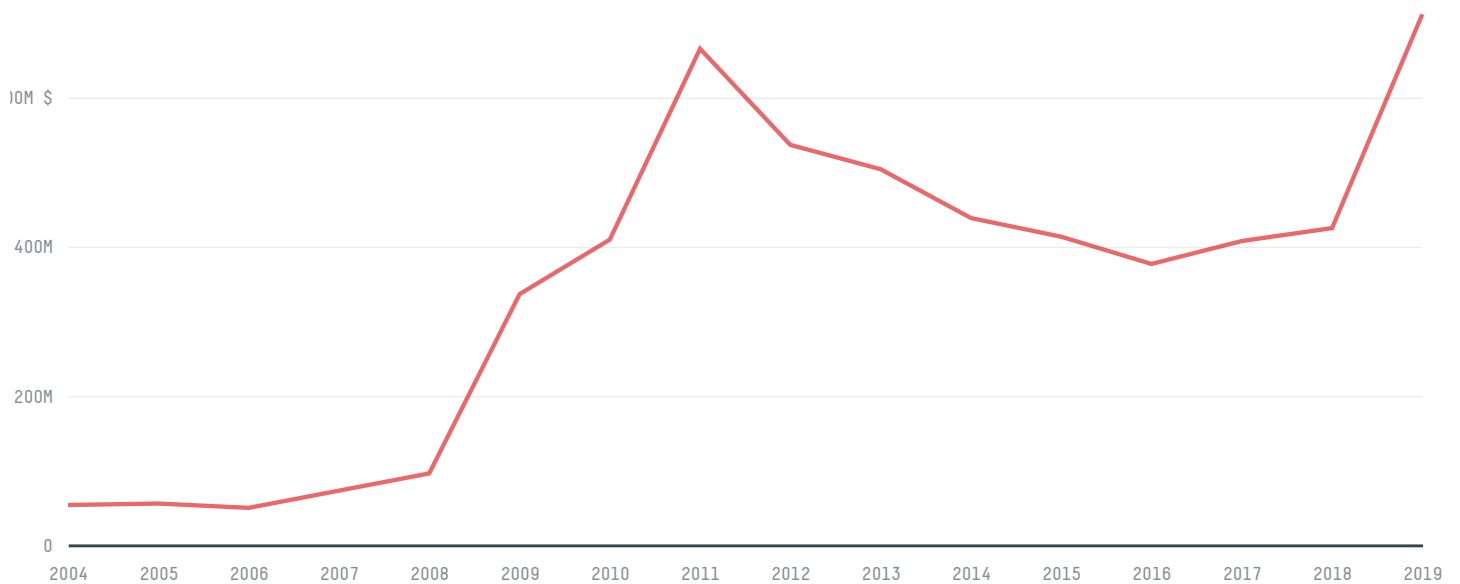

TOP IMPORTS IN 2018

COMMODITY	WORLD IMPORT RANKING	PRODUCTION	IMPORTS	VALUE
SUGARCANE	44	0	2,071,814,505.2	117,394,830
CORN	61	191,993	120,681,496.9	34,667,741
WOOD PULP	49	-	42,087,043	33,070,827
COFFEE	58	0	17,699,215	88,972,474
BEEF	74	676,530	13,975,821.6	49,783,810
SOY	31	0	13,533,956.6	13,705,148
COCOA	49	0	8,671,046	30,119,204
SHRIMP	41	0	3,936,751	35,334,970
PORK	57	47,443	3,022,884.4	17,957,763
PALM OIL	-	-	-	-
CHICKEN	-	229,561	-	-

IMPORT TRAJECTORY OF NEW ZEALAND