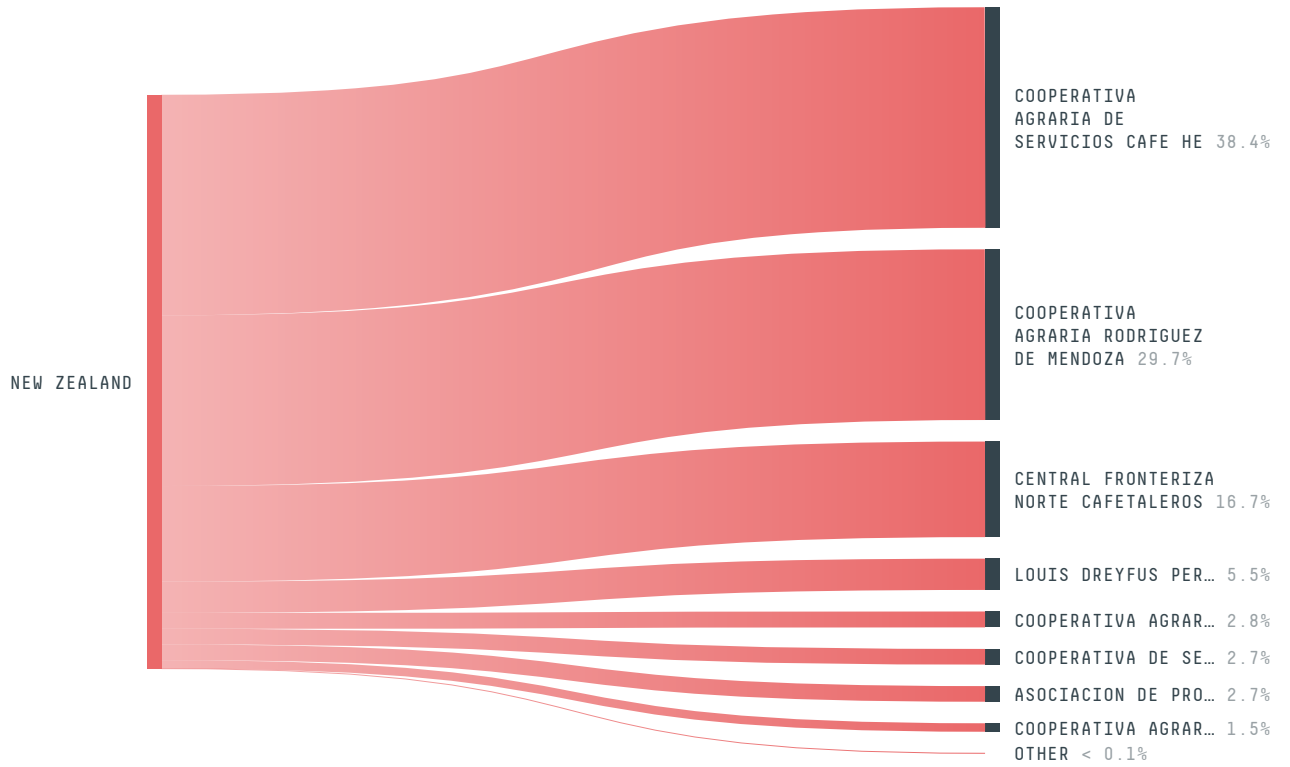

TOP EXPORT TRADERS OF COFFEE IN NEW ZEALAND IN 2018