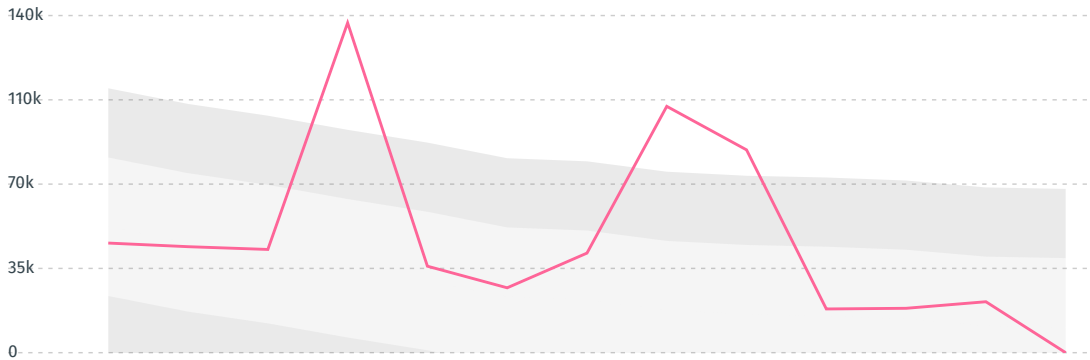

IMPORT TRAJECTORY OF NEW ZEALAND

TOP EXPORT TRADERS OF COFFEE IN NEW ZEALAND IN 2018

TOP EXPORT COUNTRIES OF COFFEE TO NEW ZEALAND IN 2018

DEFORESTATION ALERTS IN PERU

There were **0** GLAD alerts reported in the week of the **18th of January 2021**. This was **normal** compared to the same week in previous years.