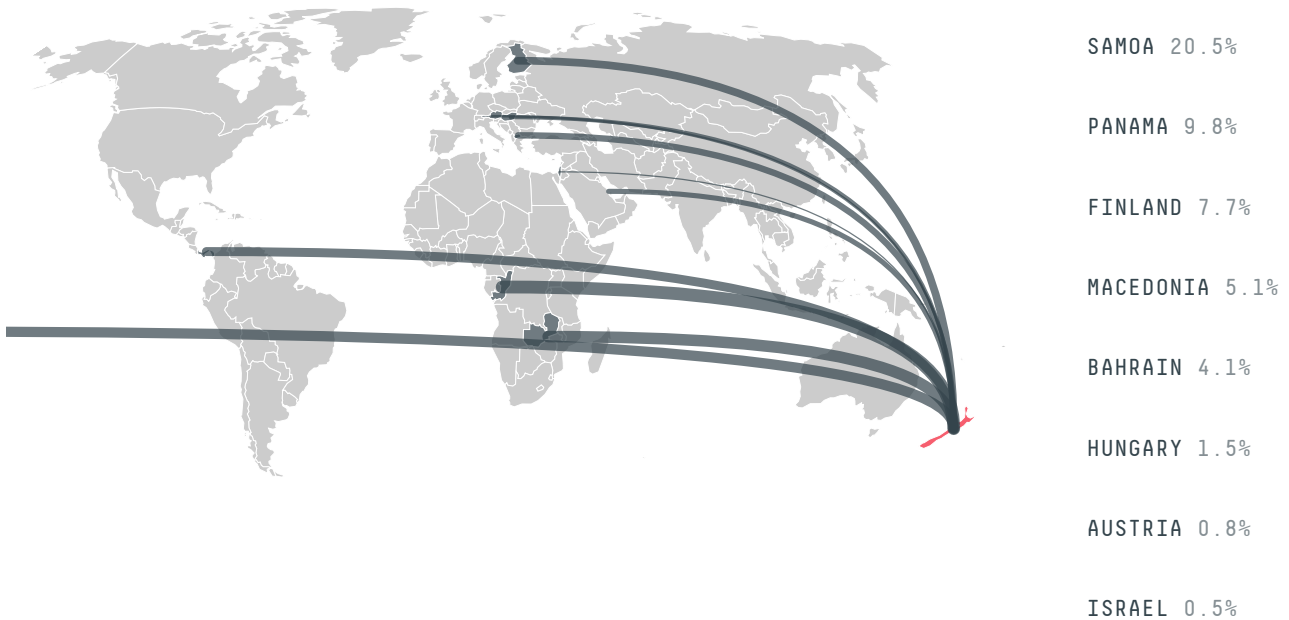

trase

NEW ZEALAND (importer)

ACTIVITY	COMMODITY	YEAR
Importer	Coffee	2018

POPULATION	GDP	AGRICULTURAL LAND AREA
4,841,000	207,920,613,961.7	106,510

FORESTED LAND AREA
101,522

NEW ZEALAND is the world's largest country by area, 121st largest by population size and is the world's 52nd largest economy (by GDP). It's placement in the Human Development Index is 0.921. NEW ZEALAND is a signatory to NYDF ENDORSER and ADP SIGNATORY.

TOP IMPORTS IN 2018

COMMODITY	WORLD IMPORT RANKING	PRODUCTION	IMPORTS	VALUE
SUGARCANE	44	0	2,071,814,505.2	117,394,830
CORN	61	191,993	120,681,496.9	34,667,741
WOOD PULP	49	-	42,087,043	33,070,827
COFFEE	58	0	17,699,215	88,972,474
BEEF	74	676,530	13,975,821.6	49,783,810
SOY	31	0	13,533,956.6	13,705,148
COCOA	49	0	8,671,046	30,119,204
SHRIMP	41	0	3,936,751	35,334,970
PORK	57	47,443	3,022,884.4	17,957,763
PALM OIL	-	-	-	-
CHICKEN	-	229,561	-	-

IMPORT TRAJECTORY OF NEW ZEALAND

TOP EXPORT TRADERS OF COFFEE IN NEW ZEALAND IN 2018

TOP EXPORT COUNTRIES OF COFFEE TO NEW ZEALAND IN 2018

DEFORESTATION ALERTS IN PERU

There were **0** GLAD alerts reported in the week of the **18th of January 2021**. This was **normal** compared to the same week in previous years.