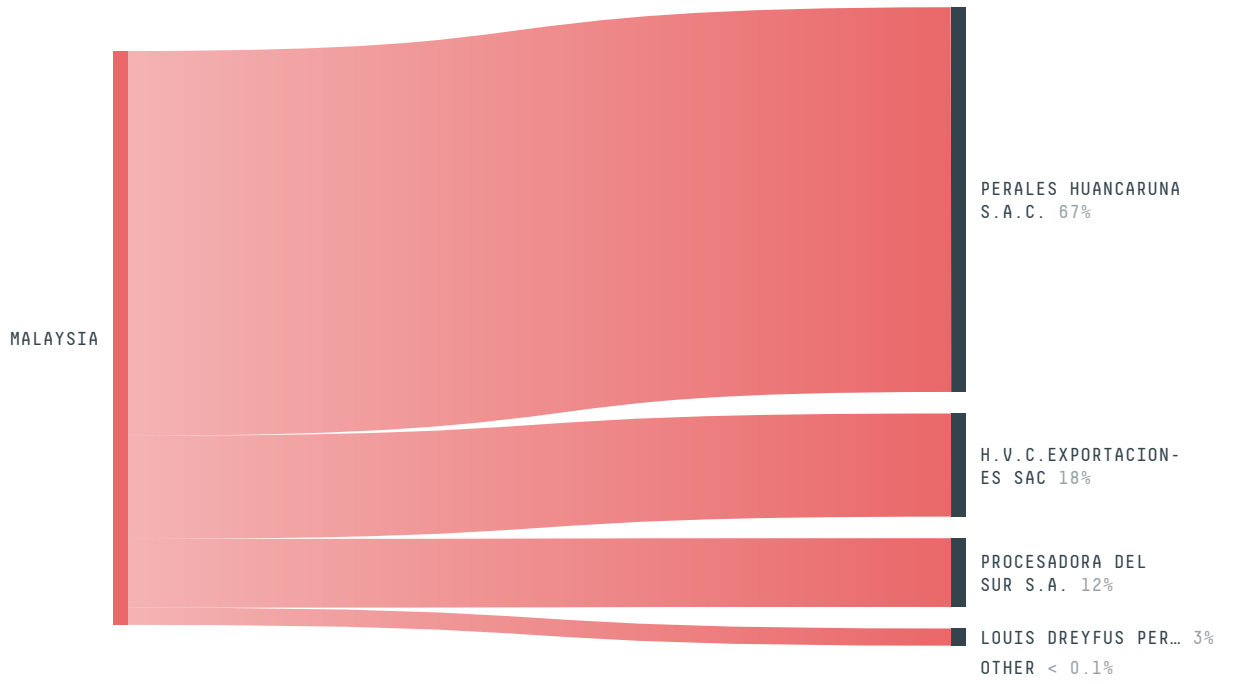

TOP EXPORT TRADERS OF COFFEE IN MALAYSIA IN 2018

Error!