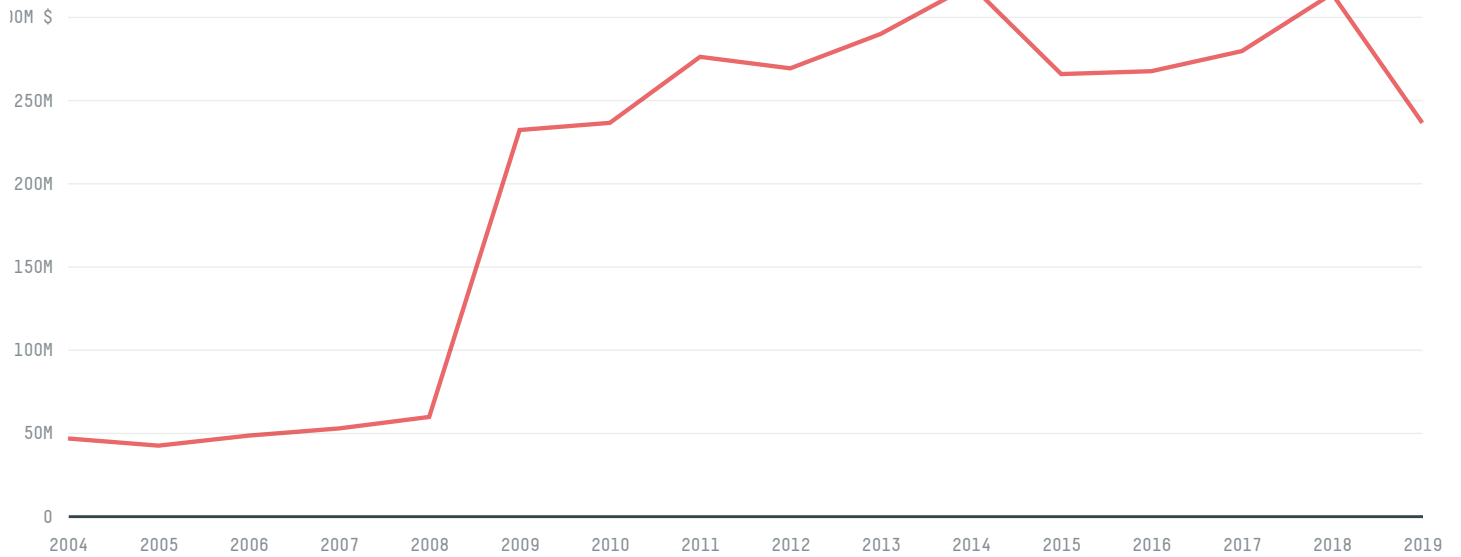

trase

Luxembourg (importer)

ACTIVITY COMMODITY YEAR
Importer **Coffee** **2015**

POPULATION GDP LAND AREA AGRICULTURAL LAND AREA
569,604 **57,744,457,954.7** **2,430** **1,312.7**

FORESTED LAND AREA
867

LUXEMBOURG is the world's 170th largest country by land mass, 166th largest by population size and is the world's 74th largest economy (by GDP). Forests make up 36% of its land mass and agricultural areas, 54%. It's placement in the Human Development Index is 0.899. LUXEMBOURG is a signatory to NYDF ENDORSER and ADP SIGNATORY.

TOP IMPORTS IN 2015

COMMODITY	WORLD IMPORT RANKING	PRODUCTION	IMPORTS	VALUE
COFFEE	51	0	22,819,726	129,408,663
COCOA	110	0	110,032	527,529
COTTON	137	0	4,380.9	60,588

IMPORT TRAJECTORY OF LUXEMBOURG

TOP EXPORT TRADERS OF COFFEE IN LUXEMBOURG IN 2015

DEFORESTATION ALERTS IN PERU

There were **21,144** GLAD alerts reported in the week of the **11th of January 2021**. This was **normal** compared to the same week in previous years.

Caution: GLAD alerts from the last six months are preliminary. Revisions are made as unconfirmed alerts are removed from the data and alert totals are finalized six months after posting. Source: **Global Forest Watch**