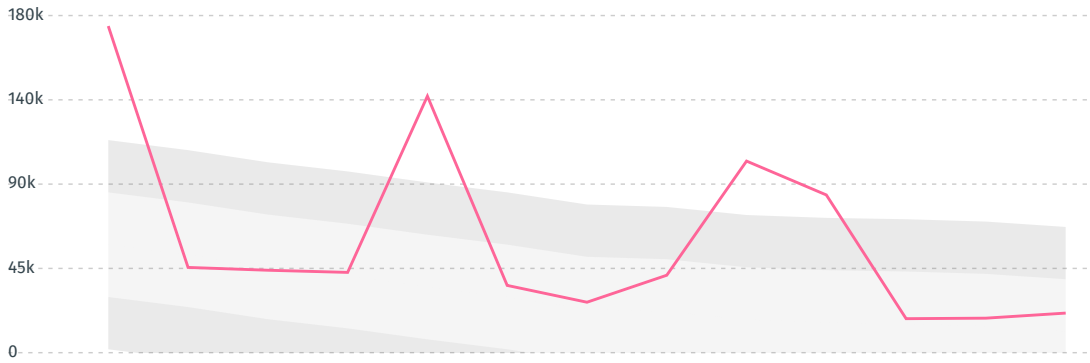

TOP IMPORTS IN 2015

COMMODITY	WORLD IMPORT RANKING	PRODUCTION	IMPORTS	VALUE
COFFEE	51	0	22,819,726	129,408,663
COCOA	110	0	110,032	527,529
COTTON	137	0	4,380.9	60,588

IMPORT TRAJECTORY OF LUXEMBOURG

TOP EXPORT TRADERS OF COFFEE IN LUXEMBOURG IN 2015

DEFORESTATION ALERTS IN PERU

There were **21,144** GLAD alerts reported in the week of the **11th of January 2021**. This was **normal** compared to the same week in previous years.

Caution: GLAD alerts from the last six months are preliminary. Revisions are made as unconfirmed alerts are removed from the data and alert totals are finalized six months after posting. Source: **Global Forest Watch**